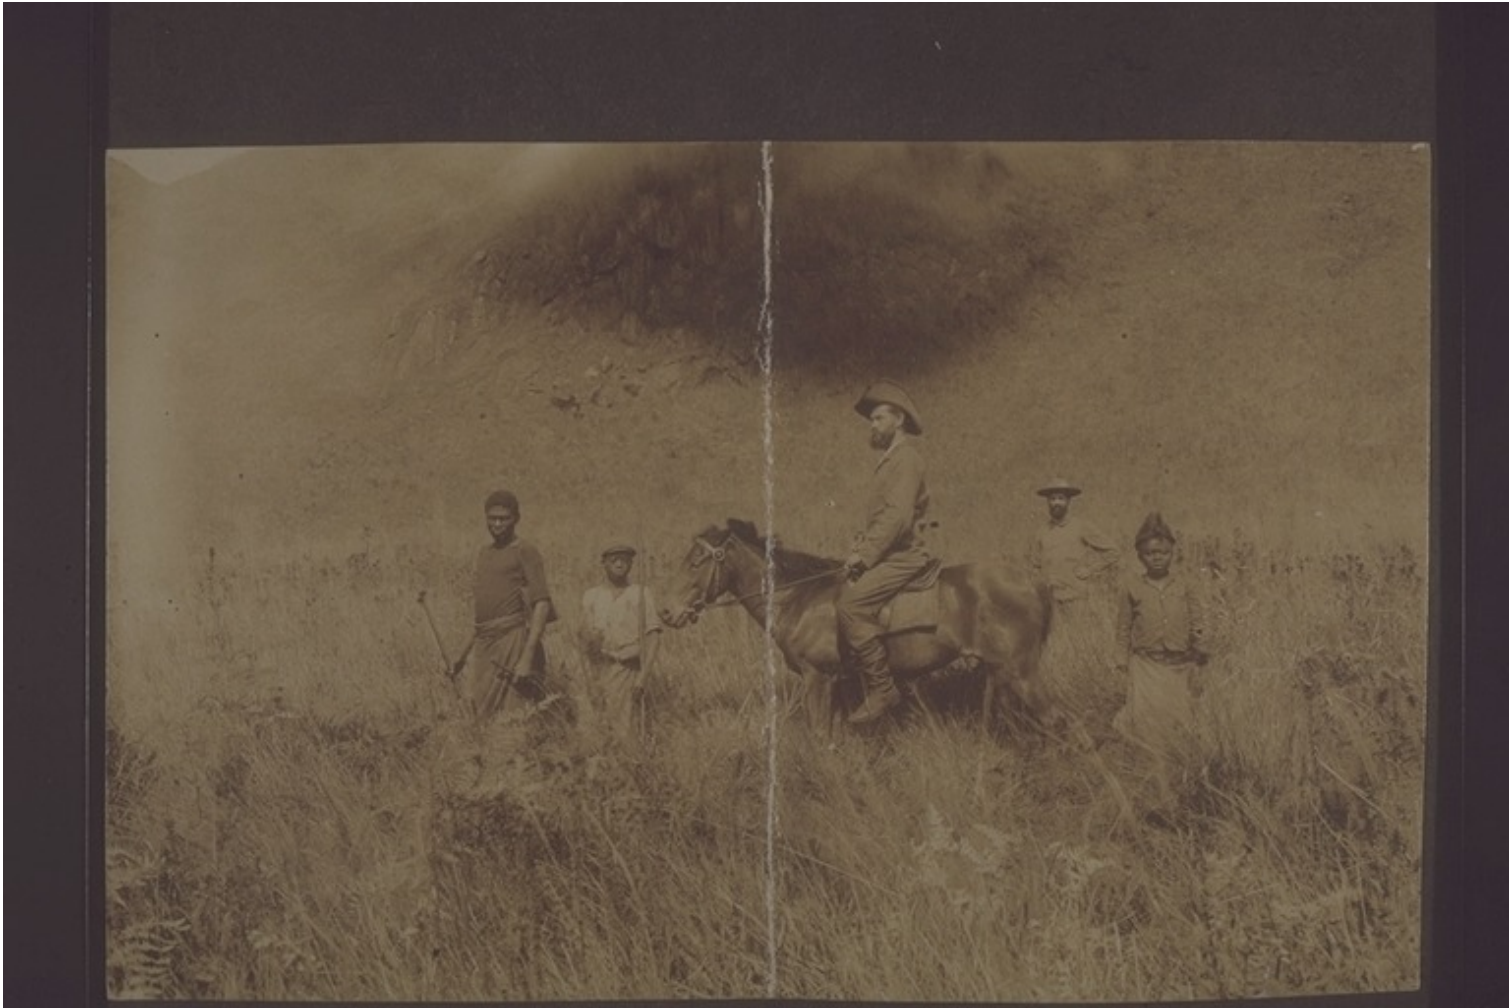

Basel Mission Archives

"Dieses Pferd ist die Mutter meines 'Hektors', ein feines Tier, jetzt aber alt. (Stahl u. ich vor 4 Jahren.) Auf dem Krater des Manengubaberges. "

- Title:** "Dieses Pferd ist die Mutter meines 'Hektors', ein feines Tier, jetzt aber alt. (Stahl u. ich vor 4 Jahren.) Auf dem Krater des Manengubaberges. "
- Alternate title:** This horse is the mother of my 'Hector', a fine animal, but old now. (Stahl and I 4 years ago). On the crater of Manenguba Mountain.
- Ref. number:** QW-30.006.0030
- Creator:** Spellenberg, Gottlieb Friedrich (Mr)
- Date:** Date late: 31.12.1907
Proper date: 01.01.1901-31.12.1907
- Subject:** [Individuals]: Spellenberg, Gottlieb Friedrich (Mr)
[Individuals]: Stahl, Gottlieb Heinrich (Mr)
[Photographers / Photo Studios]: Spellenberg, Gottlieb Friedrich (Mr)
[Institutions]: Basel Mission German Branch
[Geography]: Africa {continent}: Cameroon {modern state}
[Geography]: Africa {continent}: Cameroon {modern state}: South West

Basel Mission Archives

Province {province}: Kupe-Mwanenguba {division}: Manenguba {region}:
Manenguba (mountain range) {other geogr names}
[Themes]: anthropology of the body: clothing: boot
[Themes]: travel and transport: travel and transport - general: carrier m
[Themes]: environment: physical environment: crater
[Themes]: travel and transport: travel and transport - general: excursion
[Themes]: economy and daily life: agriculture and animal husbandry:
domesticated animal: horse
[Themes]: religion and philosophy (general): Christianity: missionary m
[Themes]: architecture and settlement: architectural space: road: on road
[Themes]: travel and transport: travel and transport - general: rider m
[Archives catalogue]: Images: QW: QW-30: untitled

Type: Still Image

Format: [Format]: 10.4cm x 16.2cm
[Condition]: medium; physically damaged
[Type of support]: paper
[Process]: b/w positive, paper print, collodion

Relation: Group: E-30.44.012 Same images: E-30.44.012