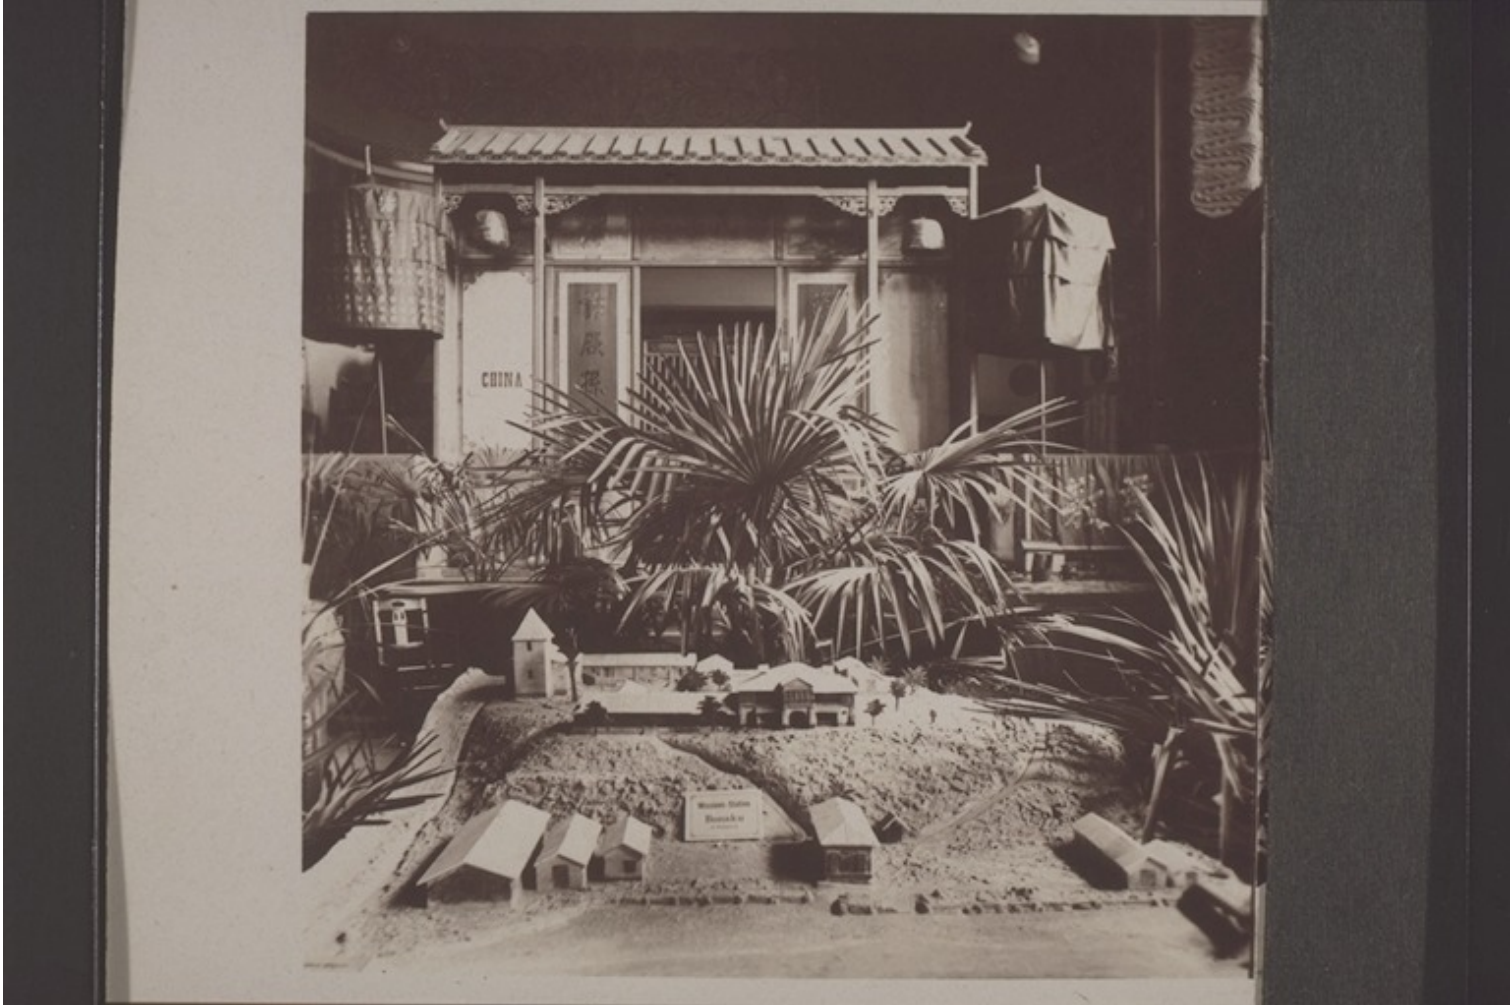

Basel Mission Archives

"Äusseres der Ahnenhalle Ch[ina]. "

Title: "Äusseres der Ahnenhalle Ch[ina]. "

Alternate title: Exterior of the hall for the ancestors Ch[ina].

Ref. number: QS-30.100.0006

Subject: [Geography]: Africa {continent}: Cameroon {modern state}: Littoral {province}: Douala {place}: Bonaku {place}
[Geography]: Asia {continent}: China {modern state}
[Geography]: Europe {continent}
[Themes]: religion and philosophy (phenomena): sacral buildings and settings: ancestral hall
[Themes]: communication: inscription
[Themes]: religion and philosophy (general): Christianity: mission exhibition
[Themes]: religion and philosophy (general): Christianity: mission station
[Themes]: music - art and literature: art: model
[Themes]: environment: botany: palm
[Archives catalogue]: Images: QS: QS-30: Photographs from the exhibition, and general.