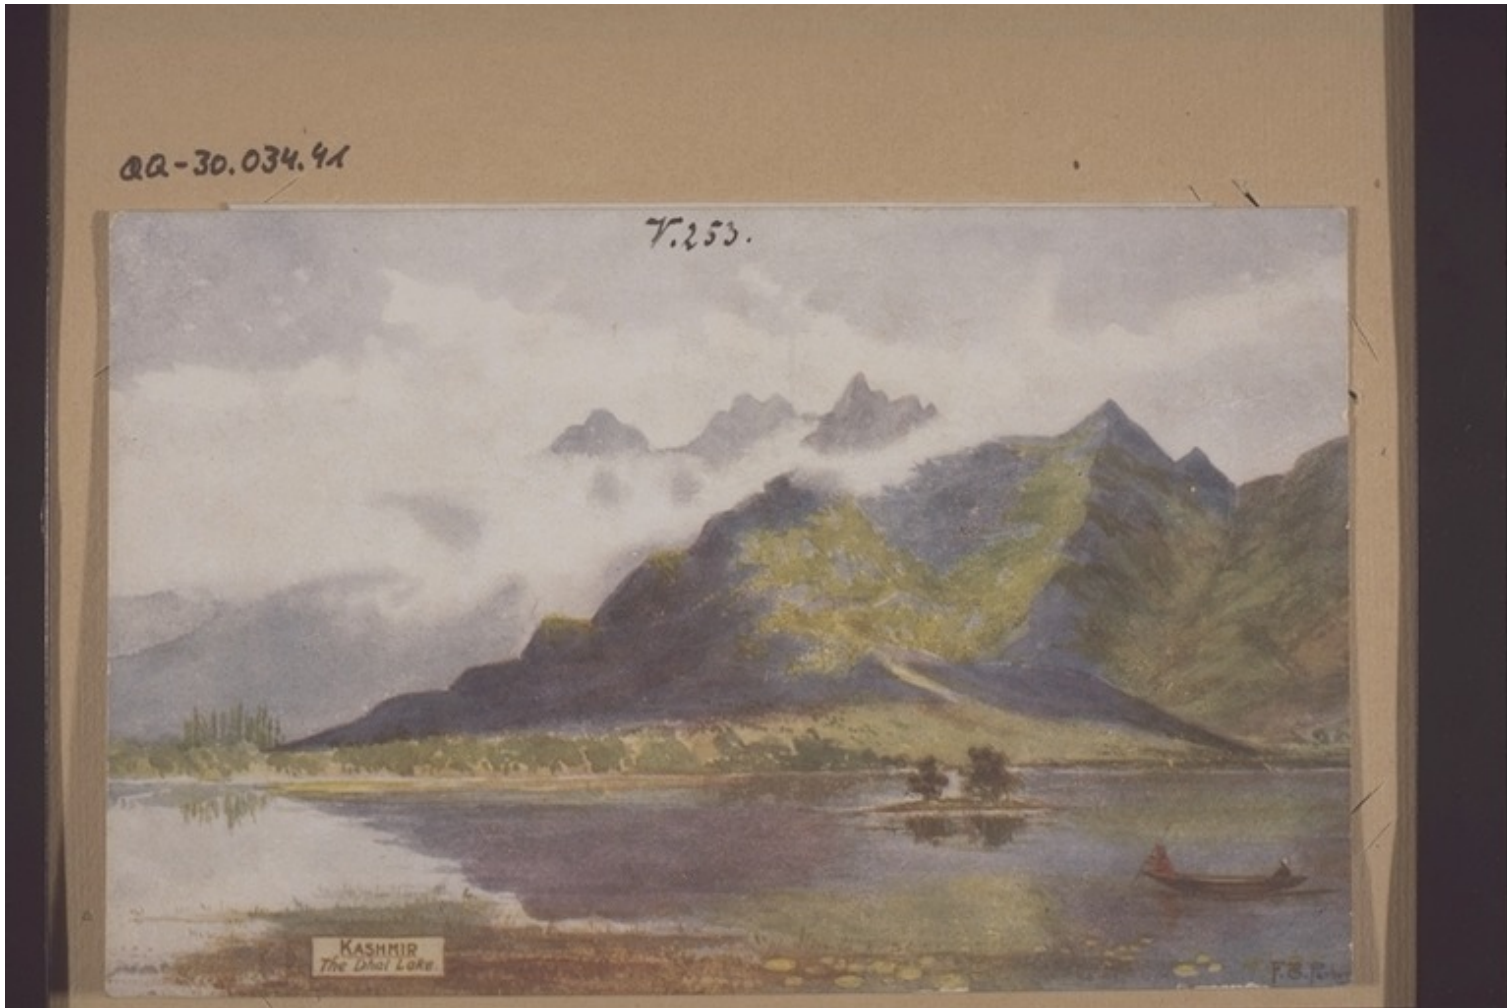

Basel Mission Archives

""Der Dhal See in Kaschmir." [Legende bei Bild]. - "Kashmir. The Dhal Lake." [Legende im Bild]. "

- Title:** ""Der Dhal See in Kaschmir." [Legende bei Bild]. - "Kashmir. The Dhal Lake." [Legende im Bild]. "
- Alternate title:** "Lake Dhal in Cashmir." [Caption on mount]. - "Cashmir. Lake Dhal." [Caption on image].
- Ref. number:** QQ-30.034.0041
- Date:** Date late: 31.12.1920
Proper date: 01.01.1901-31.12.1920
- Subject:** [Geography]: Asia {continent}: India {modern state}: Jammu and Kashmir {region}
[Themes]: travel and transport: means and types of transport: boat
[Themes]: travel and transport: travel and transport - general: boatman
[Themes]: music - art and literature: art: drawing
[Themes]: environment: physical environment: lake: lake view
[Themes]: environment: physical environment: mountain
[Themes]: special objects and materials: objects (remainder): stick

Basel Mission Archives

[Archives catalogue]: Images: QQ: QQ-30: Geographically Miscellaneous.

Type: Still Image

Format: [Format]: 8.8cm x 13.9cm
[Condition]: good - medium
[Special format]: postcard
[Type of support]: cardboard
[Process]: print, letterpress halftone, colour (HD)