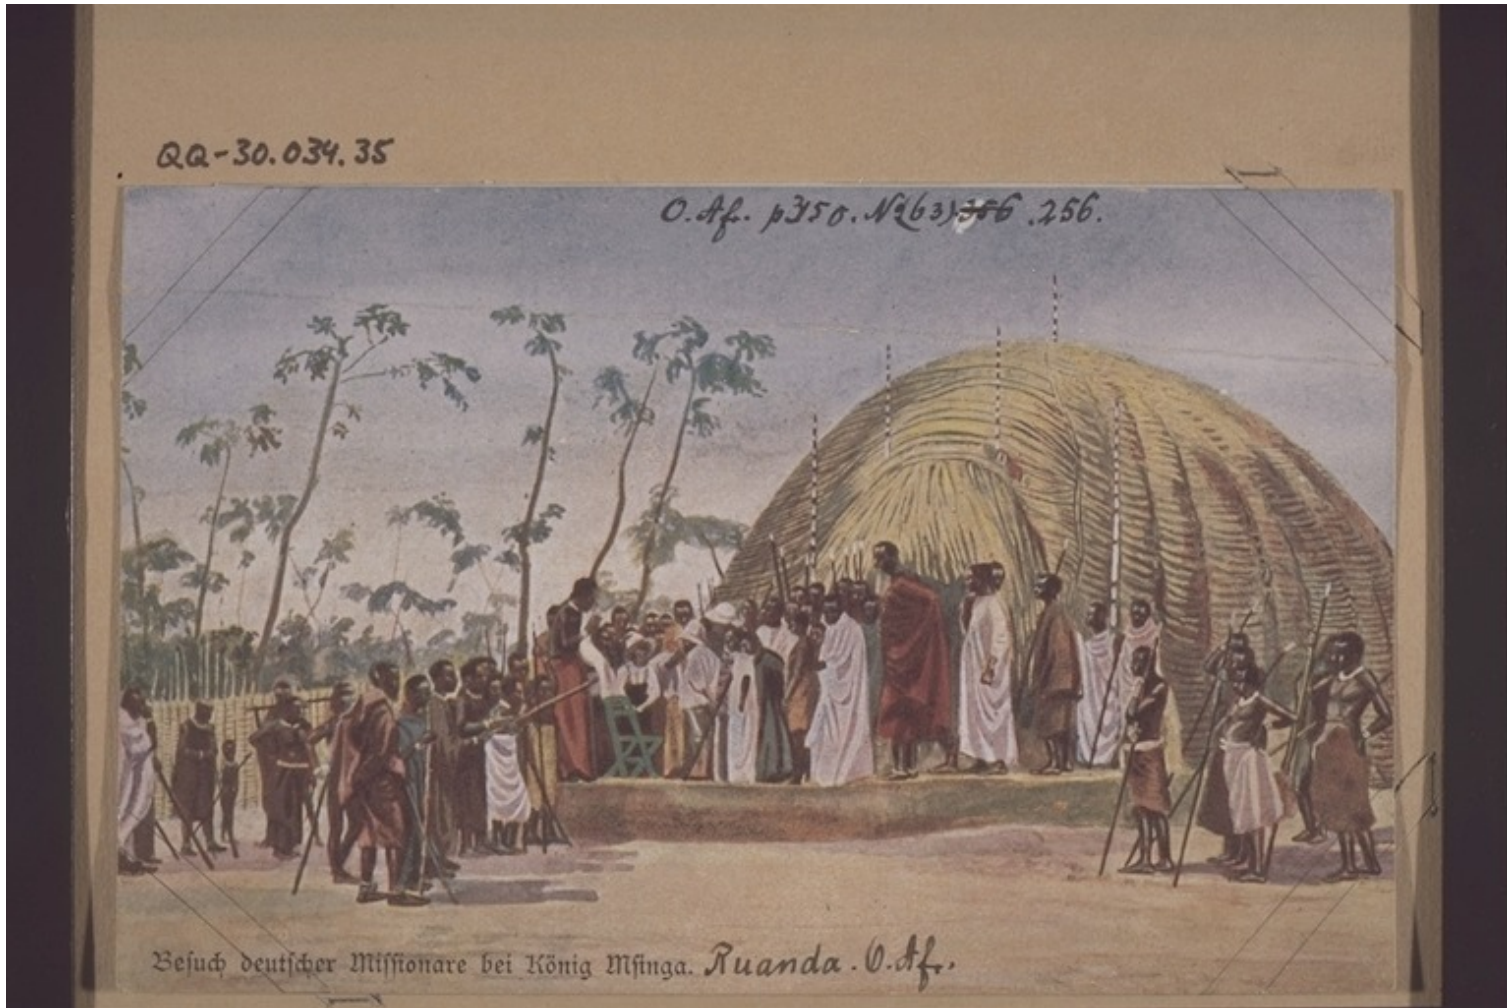

# Basel Mission Archives

"Besuch deutscher Missionare bei König Msinga. "

**Title:** "Besuch deutscher Missionare bei König Msinga. "

**Alternate title:** German missionaries pay a visit to King Msinga.

**Ref. number:** QQ-30.034.0035

**Date:** Date late: 31.12.1918  
Proper date: 01.01.1891-31.12.1918

**Subject:** [Individuals]: [leer] N  
[Individuals]: Evangelische Missionsgesellschaft für Deutsch-Ostafrika, %Bethel, %%Cameroon  
[Photographers / Photo Studios]: [leer] N  
[Geography]: Africa {continent}: Rwanda {modern state}  
[Themes]: economy and daily life: agriculture and animal husbandry: fence  
[Themes]: architecture and settlement: types of buildings: house  
[Themes]: individual roles: offices: king  
[Themes]: religion and philosophy (general): Christianity: missionary m  
[Themes]: music - art and literature: art: painting  
[Themes]: special objects and materials: weapon: spear

# Basel Mission Archives

---

[Themes]: special objects and materials: objects (remainder): stick  
[Themes]: architecture and settlement: architectural detail: roof: thatched roof  
[Themes]: communication: visiting  
[Archives catalogue]: Images: QQ: QQ-30: Geographically Miscellaneous.

**Type:** Still Image

**Format:** [Format]: 9.1cm x 14.3cm  
[Condition]: medium; physically damaged  
[Special format]: postcard  
[Type of support]: cardboard  
[Process]: print, letterpress halftone, colour (HD)