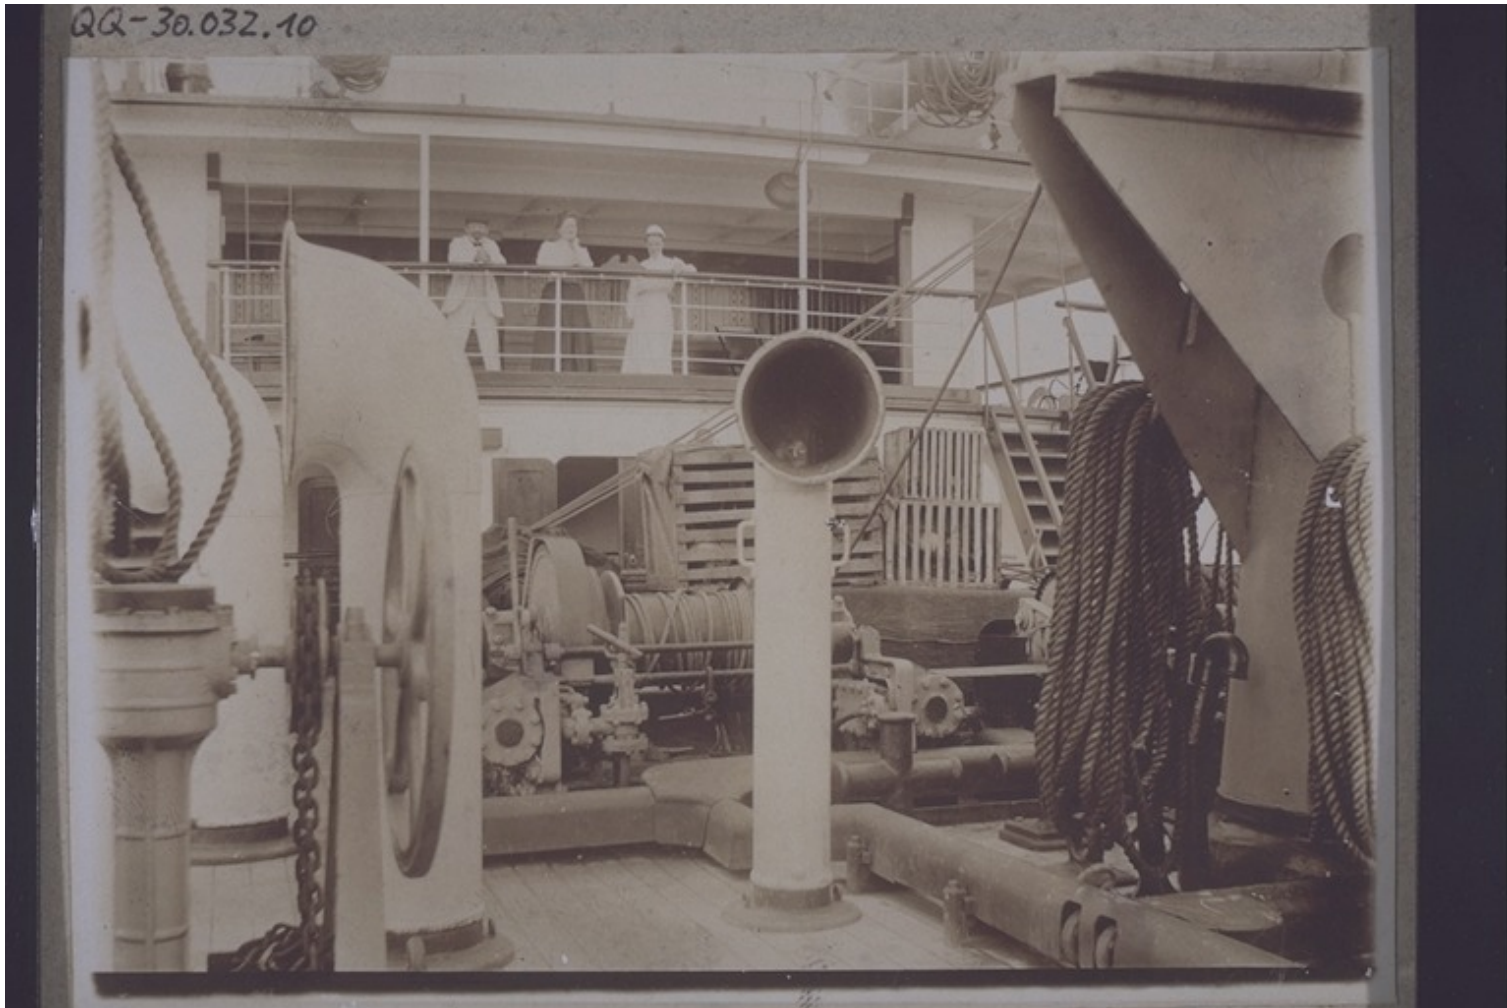

Basel Mission Archives

"Hinterdeck. "

Title: "Hinterdeck. "

Alternate title: On the rear deck.

Ref. number: QQ-30.032.0010

Date: Date late: 31.12.1914
Proper date: 01.01.1901-31.12.1914
Acquisition year: before 1927

Subject: [Institutions]: Woermann, Alexandra (ship)
[Themes]: social structure and socialization: gender - age and kinship: man
[Themes]: travel and transport: means and types of transport: ship: on board ship
[Themes]: social structure and socialization: gender - age and kinship: woman
[Archives catalogue]: Images: QQ: QQ-30: Journeys to Basel Mission fields, Africa. 3.