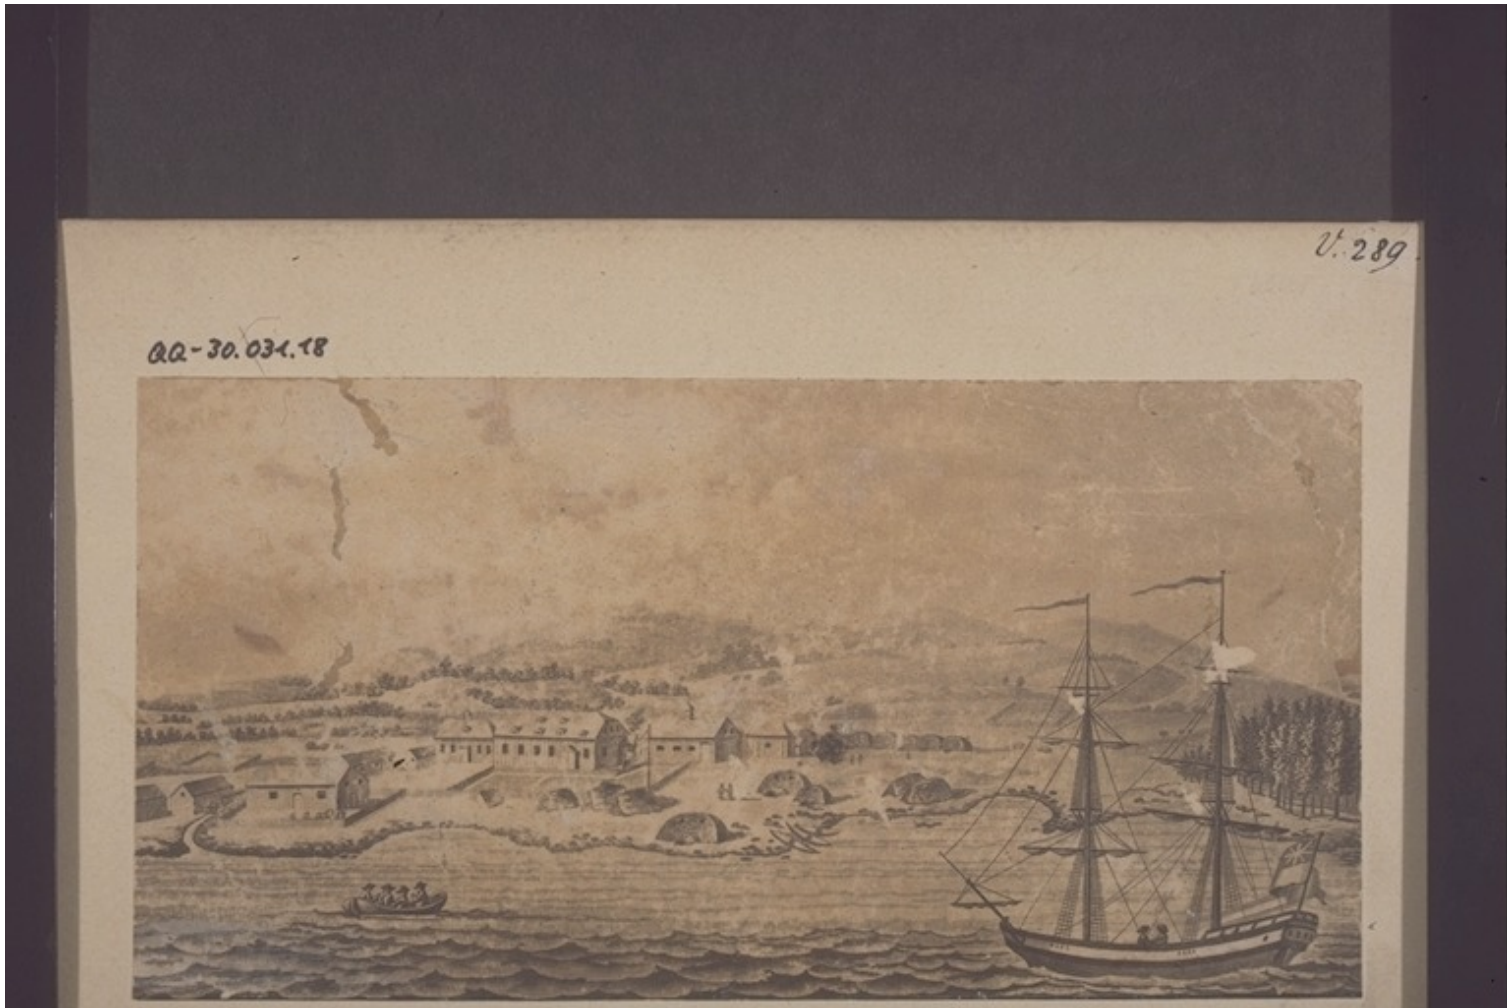

Basel Mission Archives

"Brüder-Missionsstation Hoffenthal in Labrador. "

- Title:** "Brüder-Missionsstation Hoffenthal in Labrador. "
- Alternate title:** The Moravian mission station at Hoffenthal in Labrador.
- Ref. number:** QQ-30.031.0018
- Subject:** [Geography]: America {continent}: North America {subcontinent}: Canada {modern state}: Labrador {region}
[Themes]: travel and transport: means and types of transport: boat
[Themes]: travel and transport: means and types of transport: boat: canoe
[Themes]: administration and government: state ceremonies and symbols: flag
[Themes]: administration and government: state ceremonies and symbols: pole
[Themes]: architecture and settlement: types of buildings: house
[Themes]: economy and daily life: industry: mill
[Themes]: religion and philosophy (general): Christianity: mission station
[Themes]: travel and transport: means and types of transport: ship: sailing ship