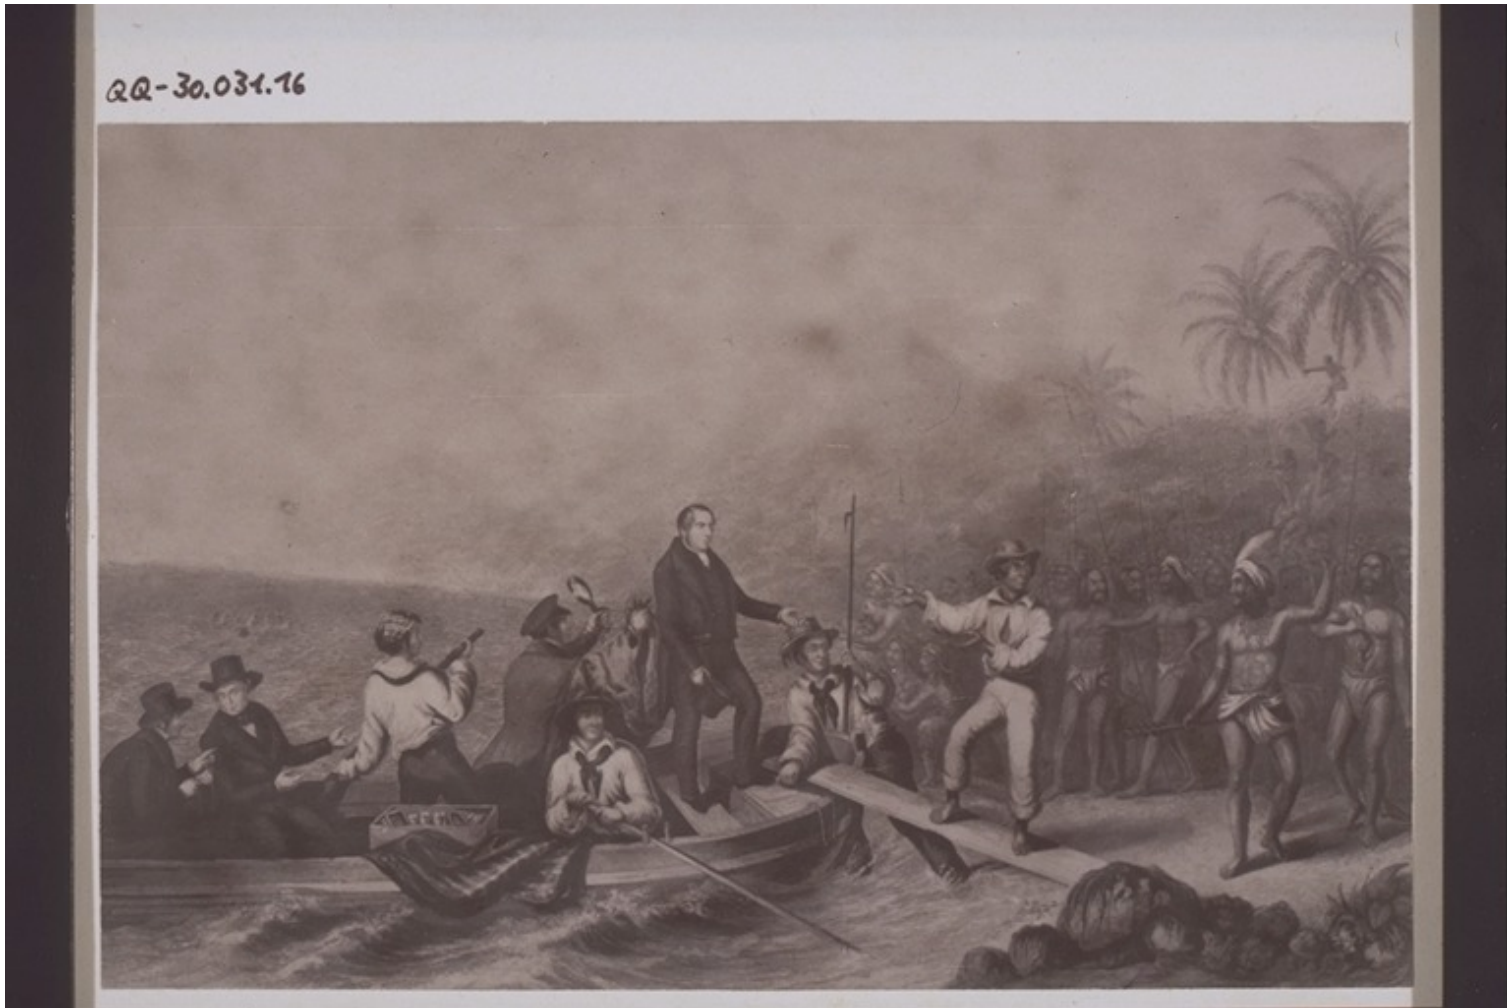

# Basel Mission Archives

"John Williams Aufnahme a. d. Insel Tanna. "

**Title:** "John Williams Aufnahme a. d. Insel Tanna. "

**Alternate title:** John Williams is welcomed to the island of Tanna.

**Ref. number:** QQ-30.031.0016

**Subject:** [Geography]: Oceania {continent}: Polynesia {region}  
[Themes]: environment: physical environment: beach  
[Themes]: music - art and literature: art: drawing  
[Themes]: travel and transport: means and types of transport: boat: landing barge  
[Themes]: social structure and socialization: gender - age and kinship: man  
[Themes]: social structure and socialization: gender - age and kinship: man: men's wear  
[Themes]: travel and transport: travel and transport - general: oar  
[Themes]: environment: botany: palm  
[Themes]: communication: reception  
[Themes]: special objects and materials: objects (remainder): stick  
[Archives catalogue]: Images: QQ: QQ-30: Different missions, not Basel. 2.