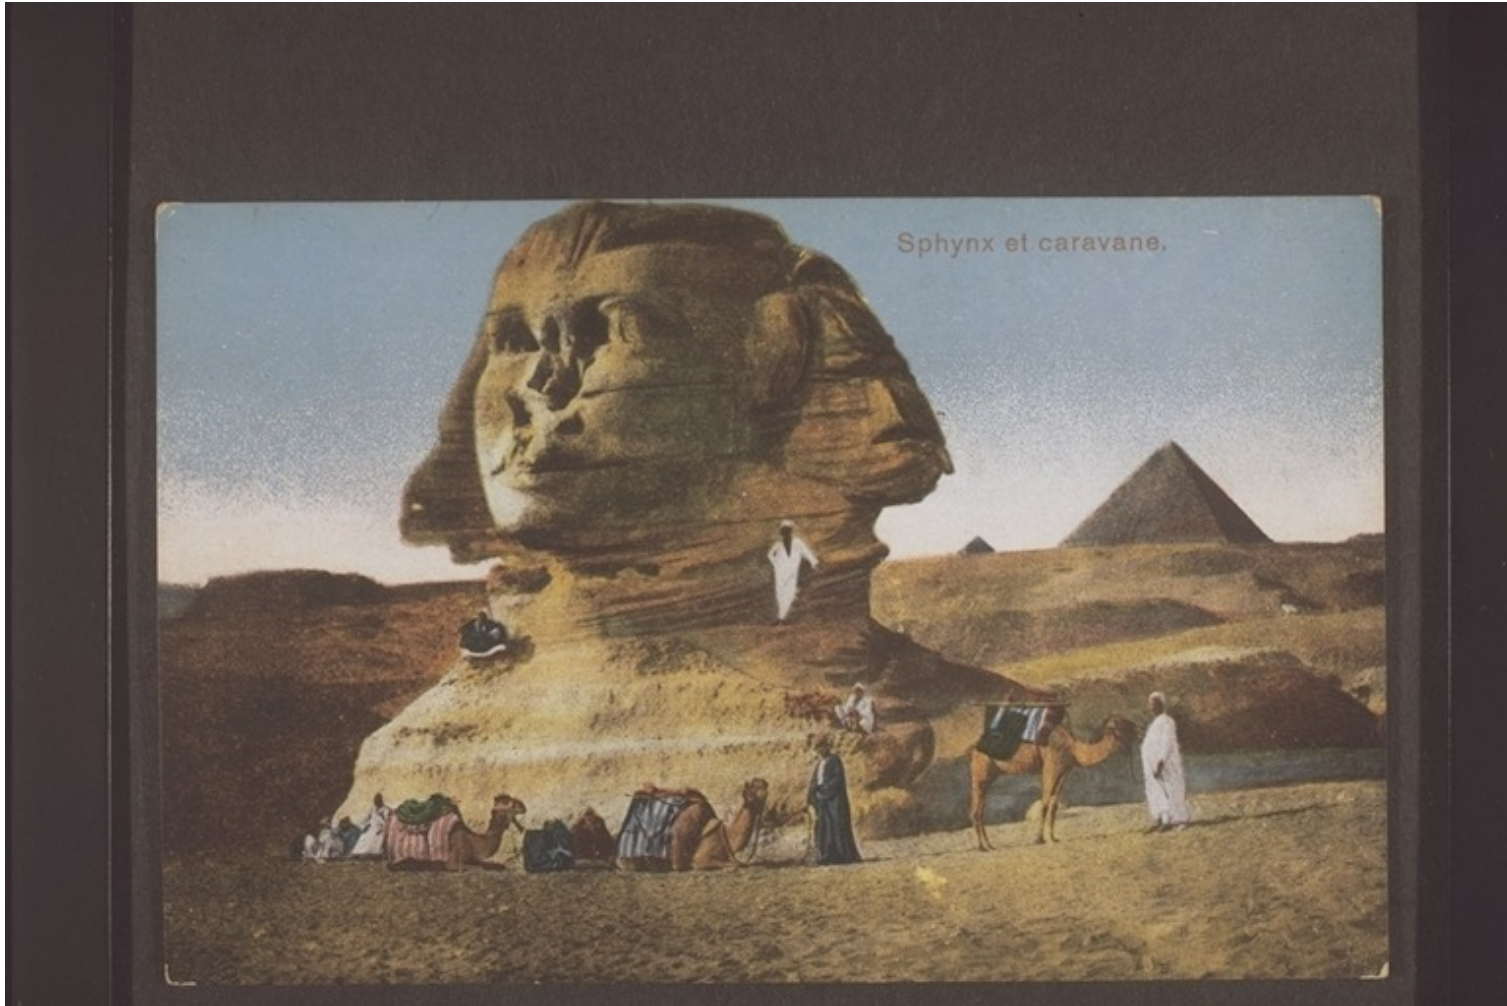

Basel Mission Archives

"Sphynx et caravane. "

Title: "Sphynx et caravane. "

Alternate title: Sphinx and caravan.

Ref. number: QQ-30.027.0347

Subject: [Institutions]: Sphinx (monument)
[Geography]: Africa {continent}: Egypt {modern state}: Gizeh {place}
[Themes]: formal description: architectural view
[Themes]: economy and daily life: agriculture and animal husbandry: domesticated animal: camel
[Themes]: travel and transport: travel and transport - general: animal driver
m
[Themes]: social structure and socialization: gender - age and kinship: man: men's wear
[Themes]: religion and philosophy (phenomena): sacral buildings and settings: monument
[Themes]: religion and philosophy (phenomena): sacral buildings and settings: pyramid

Basel Mission Archives

[Themes]: travel and transport: travel and transport - general: saddle cloth
[Themes]: music - art and literature: art: textile pattern
[Themes]: economy and daily life: trade: trader m
[Themes]: environment: physical environment: desert
[Archives catalogue]: Images: QQ: QQ-30: untitled