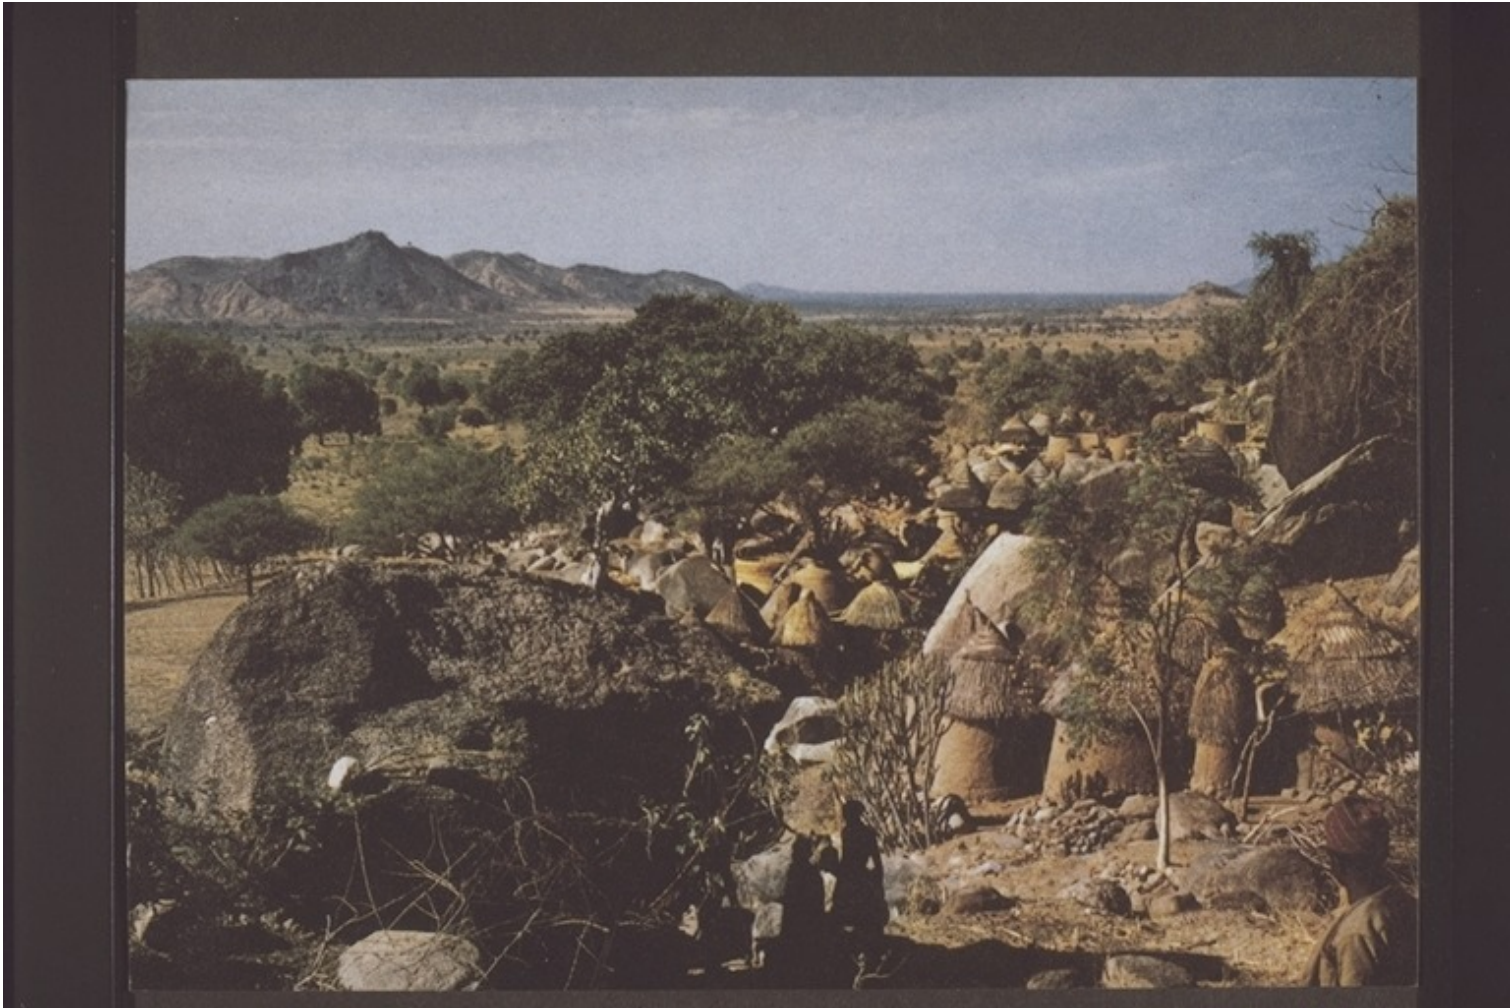

# Basel Mission Archives

---

"Dorfsiedlung in den Mandarabergen (Nordnigeria). "

- Title:** "Dorfsiedlung in den Mandarabergen (Nordnigeria). "
- Alternate title:** Village settlement in the Mandara Mountains (Nordnigeria).
- Ref. number:** QQ-30.027.0175
- Subject:** [Geography]: Africa {continent}: Nigeria {modern state}: Mandara (mountain range) {other geogr names}  
[Themes]: formal description: landscape  
[Themes]: environment: physical environment: mountain  
[Themes]: architecture and settlement: types of buildings: roundhouse  
[Themes]: architecture and settlement: architectural detail: roof: thatched roof  
[Themes]: architecture and settlement: settlement: village: village view  
[Archives catalogue]: Images: QQ: QQ-30: untitled
- Type:** Still Image
- Format:** [Format]: 10.3cm x 14.5cm  
[Condition]: good