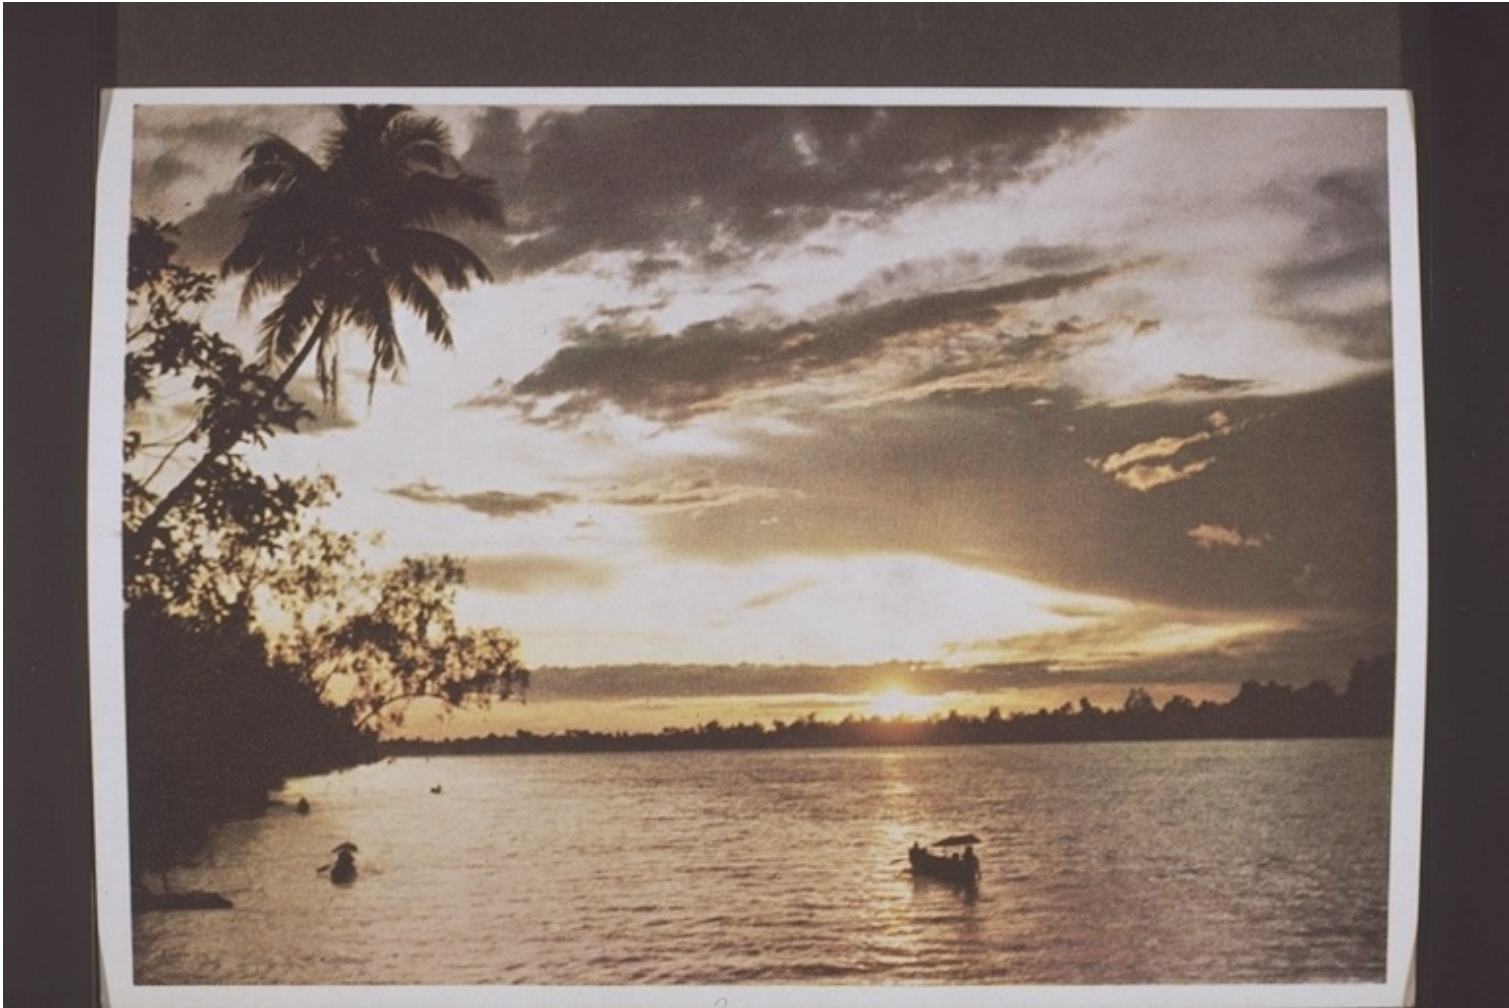

Basel Mission Archives

"Sonnenuntergang auf einem Urwaldstrom in Kalimantan / Indonesien. "

Title: "Sonnenuntergang auf einem Urwaldstrom in Kalimantan / Indonesien. "

Alternate title: Sunset on a jungle river in Kalimantan/Indonesia.

Ref. number: QQ-30.027.0156

Creator: Walter, Luitpold (Mr)

Subject: [Individuals]: Walter, Luitpold (Mr)
[Photographers / Photo Studios]: Walter, Luitpold (Mr)
[Geography]: Asia {continent}: Indonesia {modern state}: Kalimantan {region}
[Themes]: travel and transport: means and types of transport: boat
[Themes]: environment: botany: forest
[Themes]: environment: physical environment: river: river scene
[Archives catalogue]: Images: QQ: QQ-30: untitled