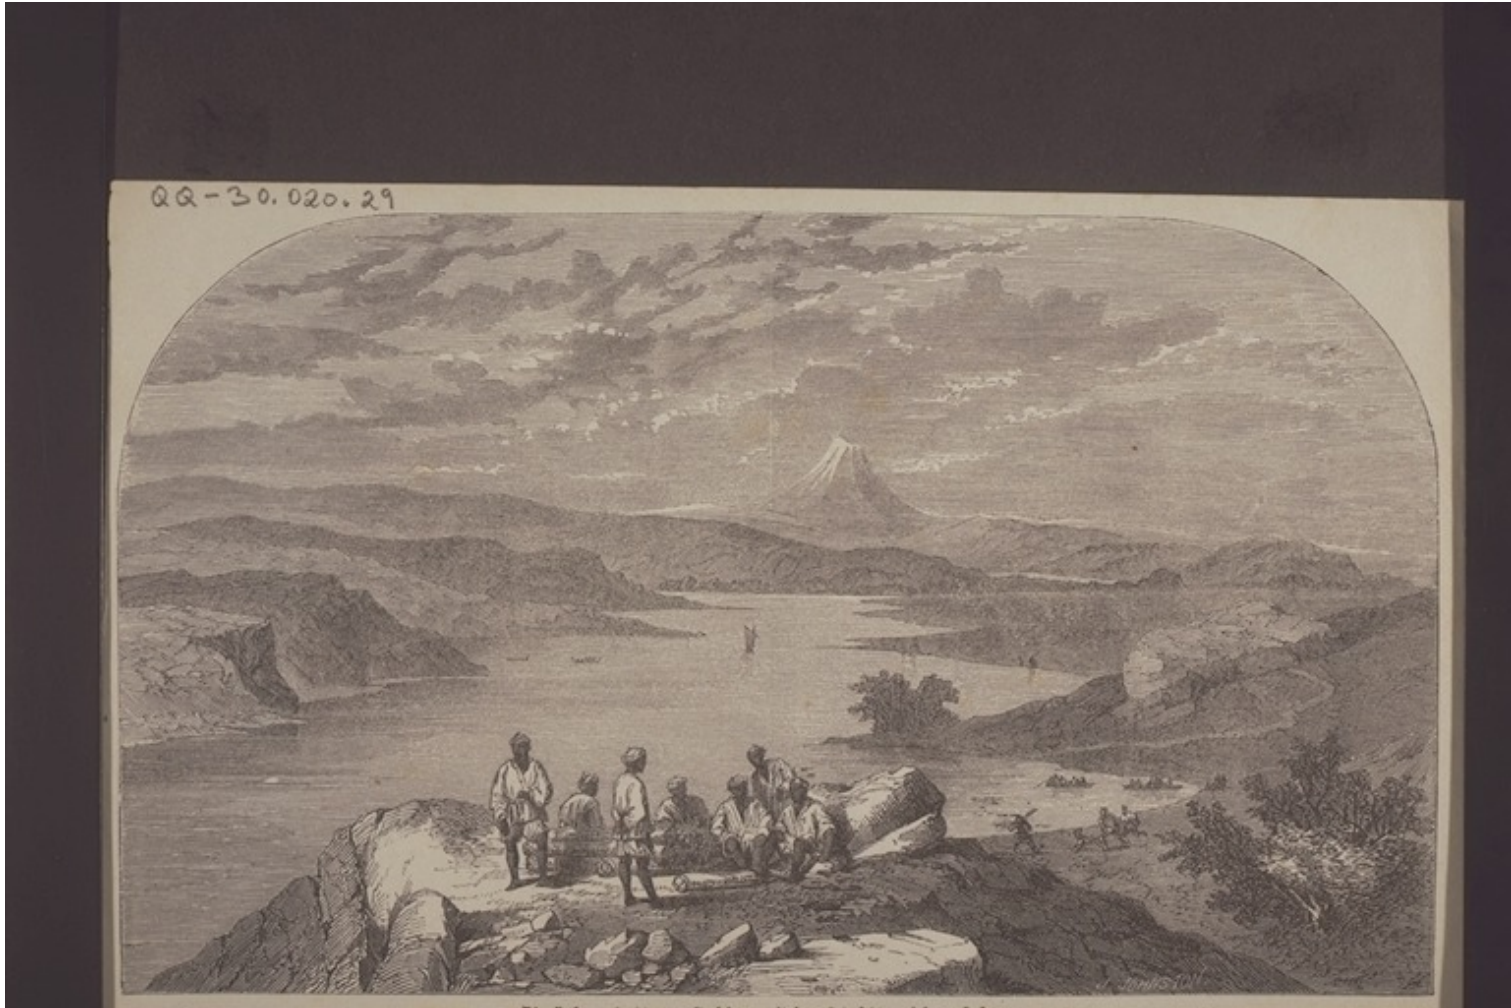

Basel Mission Archives

"Die äussere Bucht von Jeddo, mit der Aussicht auf den Fuji-yama. "

- Title:** "Die äussere Bucht von Jeddo, mit der Aussicht auf den Fuji-yama. "
- Alternate title:** The outer part of the Gulf of Jeddo, with a view of Fuji-yama.
- Ref. number:** QQ-30.020.0029
- Subject:** [Geography]: Asia {continent}: Japan {modern state}
[Themes]: environment: physical environment: bay
[Themes]: formal description: landscape
[Themes]: environment: physical environment: mountain
[Themes]: environment: physical environment: rock formation
[Themes]: travel and transport: means and types of transport: boat: sailing boat
[Themes]: environment: physical environment: sea: sea view
[Archives catalogue]: Images: QQ: QQ-30: untitled
- Type:** Still Image
- Format:** [Format]: 13.5cm x 21cm
[Condition]: medium; physically damaged