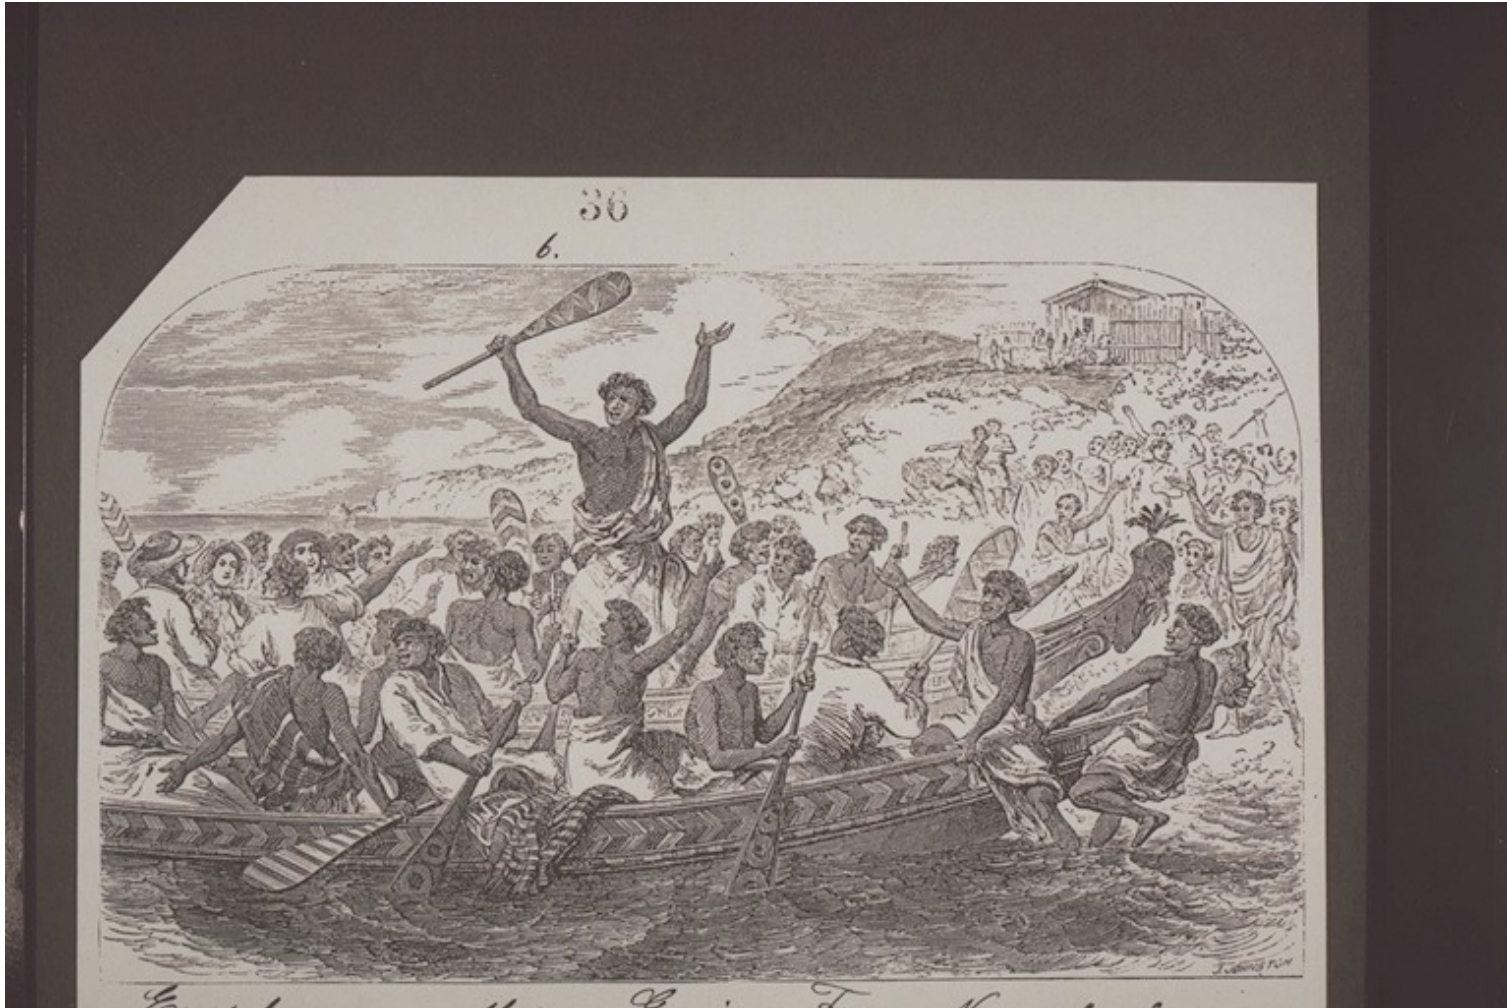

Basel Mission Archives

"Empfang von Missr. Graie u. Frau, Neuseeland. "

Title: "Empfang von Missr. Graie u. Frau, Neuseeland. "

Alternate title: Reception for the missionary Graie and his wife in New Zealand.

Ref. number: QQ-30.009.0036

Subject: [Individuals]: Graix (Mr)
[Individuals]: Graix (Mrs)
[Geography]: Oceania {continent}: Polynesia {region}: New Zealand {modern state}
[Geography]: Maori {people}
[Themes]: music - art and literature: art: person - representation of: anthropomorphic representation
[Themes]: travel and transport: travel and transport - general: arrival
[Themes]: travel and transport: means and types of transport: boat
[Themes]: economy and daily life: agriculture and animal husbandry: fence
[Themes]: music - art and literature: art: geometric decoration
[Themes]: architecture and settlement: types of buildings: house
[Themes]: travel and transport: infrastructure: landing place

Basel Mission Archives

[Themes]: social structure and socialization: gender - age and kinship: man
[Themes]: social structure and socialization: gender - age and kinship: man:
men's wear
[Themes]: religion and philosophy (general): Christianity: missionary f
[Themes]: religion and philosophy (general): Christianity: missionary m
[Themes]: travel and transport: travel and transport - general: paddle
[Themes]: communication: reception
[Themes]: anthropology of the body: body decoration: scarification
[Themes]: economy and daily life: craft production: textile
[Themes]: music - art and literature: art: wood carving
[Archives catalogue]: Images: QQ: QQ-30: untitled