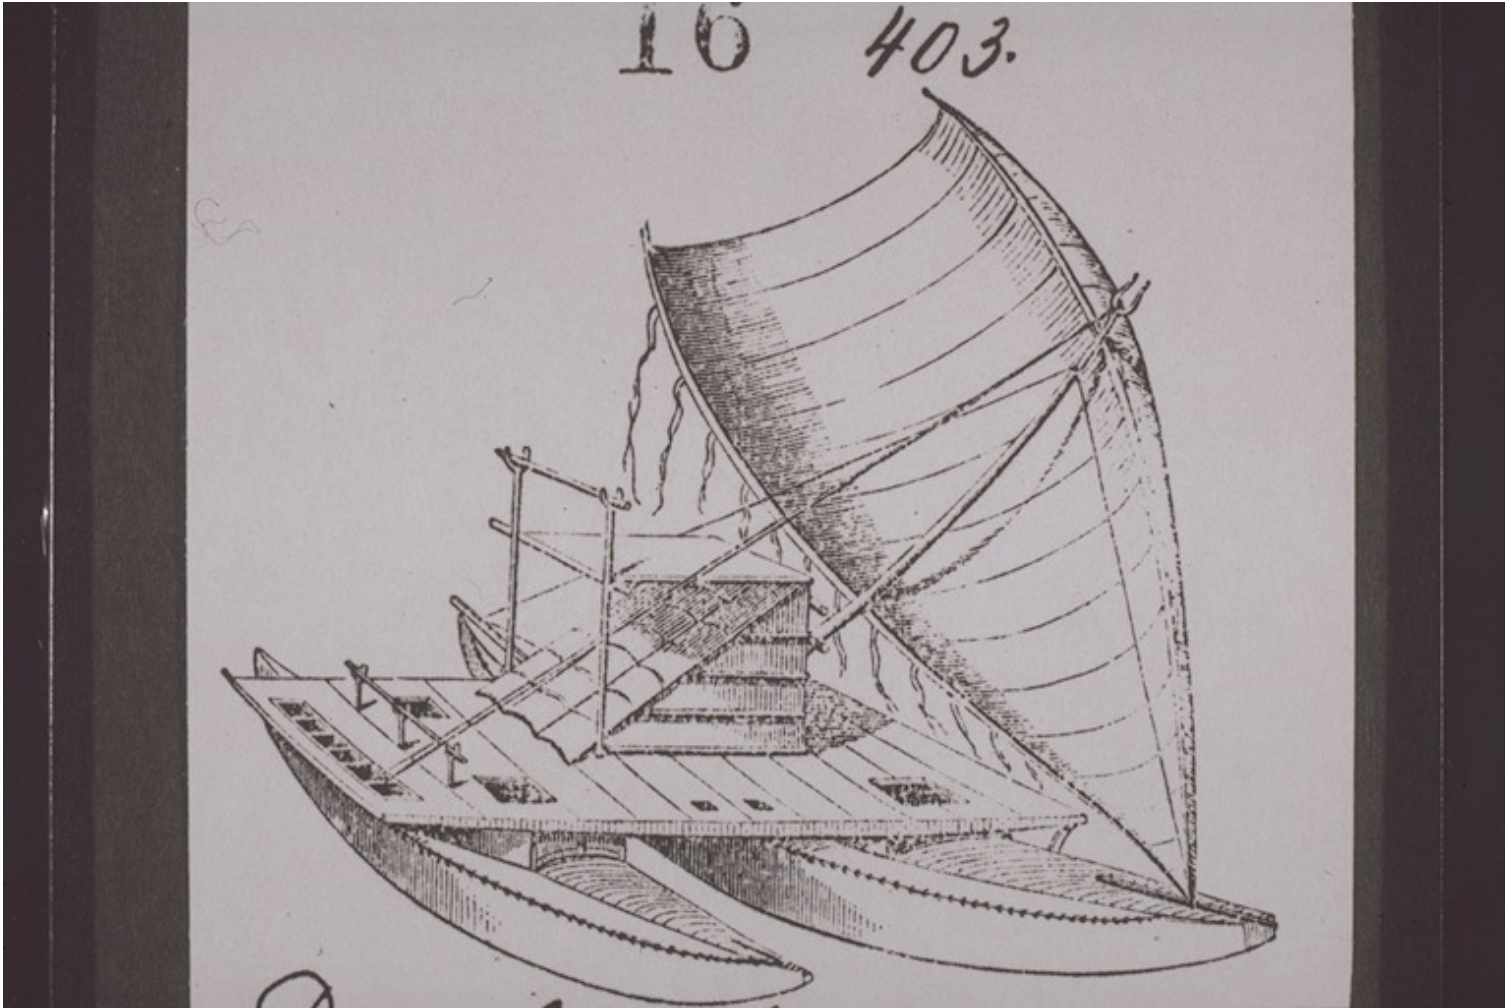

Basel Mission Archives

"Doppel-Kanu. Fidshi Inseln. "

- Title:** "Doppel-Kanu. Fidshi Inseln. "
- Alternate title:** Double canoe, Fiji Islands.
- Ref. number:** QQ-30.009.0016
- Subject:** [Geography]: Oceania {continent}: Polynesia {region}: Fiji {modern state}
[Themes]: travel and transport: means and types of transport: boat: canoe
[Themes]: travel and transport: means and types of transport: boat: sailing boat
[Archives catalogue]: Images: QQ: QQ-30: untitled
- Type:** Still Image
- Format:** [Format]: 5.6cm x 6.5cm
[Process]: print, wood engraving or line block (HD)
- Ordering:** Please contact us by email info@bmarchives.org