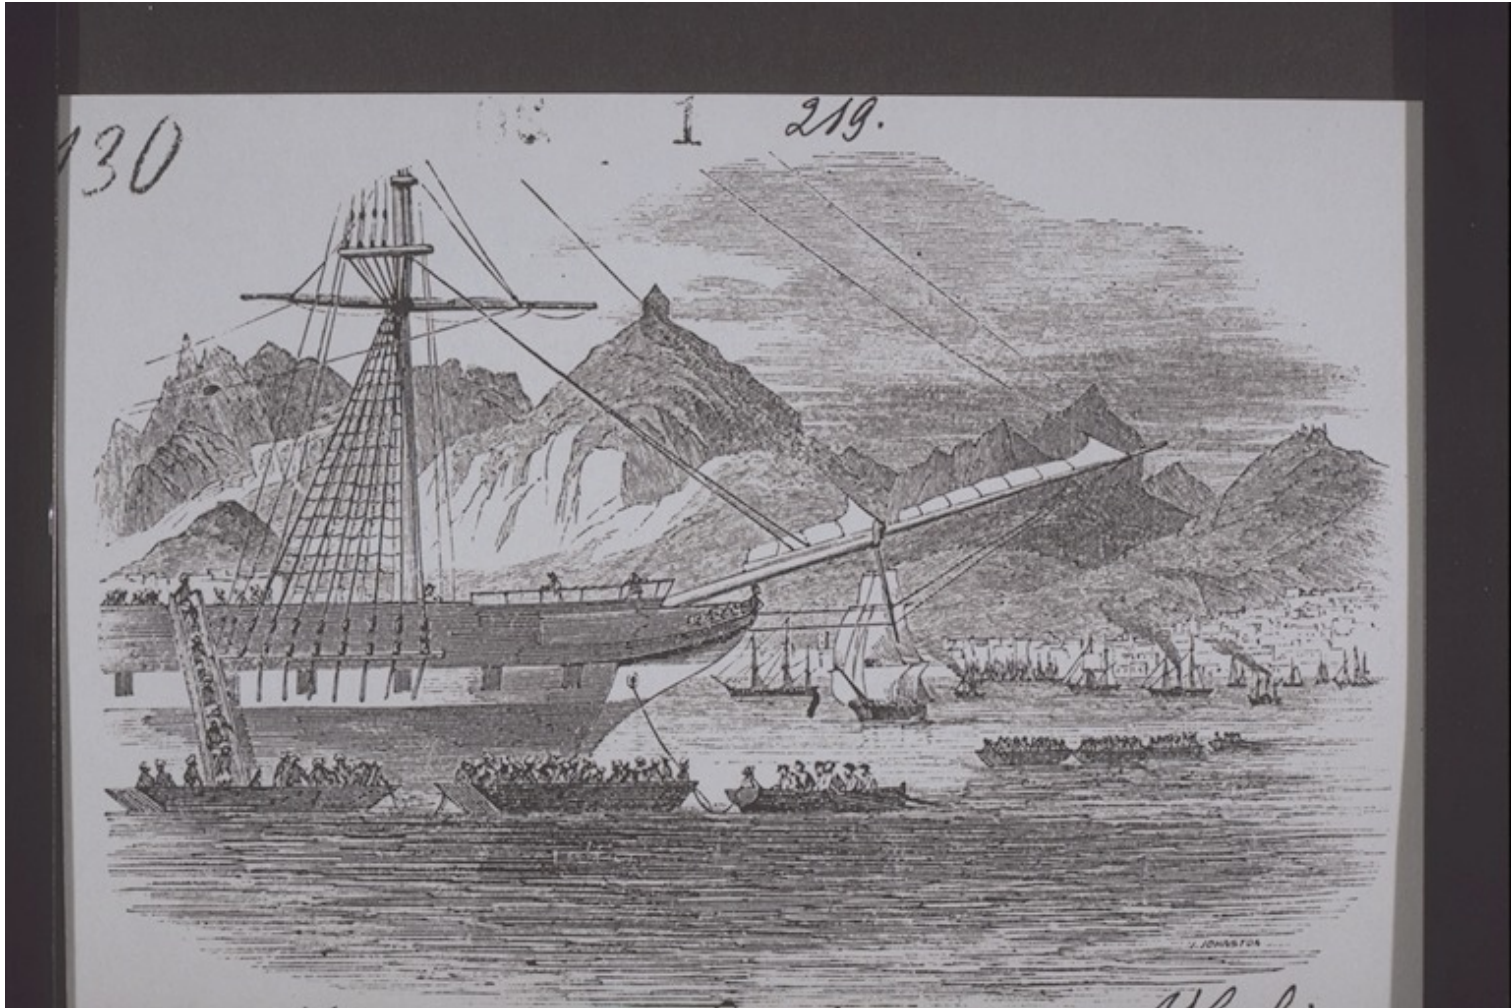

Basel Mission Archives

"Mauritius Landung von Kuli. "

Title: "Mauritius Landung von Kuli. "

Alternate title: Mauritius, landing from Kuli.

Ref. number: QQ-30.006.0001

Subject: [Geography]: Asia {continent}: Mauritius {modern state}
[Themes]: travel and transport: travel and transport - general: arrival
[Themes]: travel and transport: infrastructure: harbour: harbour scene
[Themes]: travel and transport: means and types of transport: boat: landing barge
[Themes]: environment: physical environment: mountain
[Themes]: travel and transport: means and types of transport: ship: sailing ship
[Themes]: architecture and settlement: settlement: town
[Themes]: economy and daily life: economy - general: worker m
[Archives catalogue]: Images: QQ: QQ-30: untitled