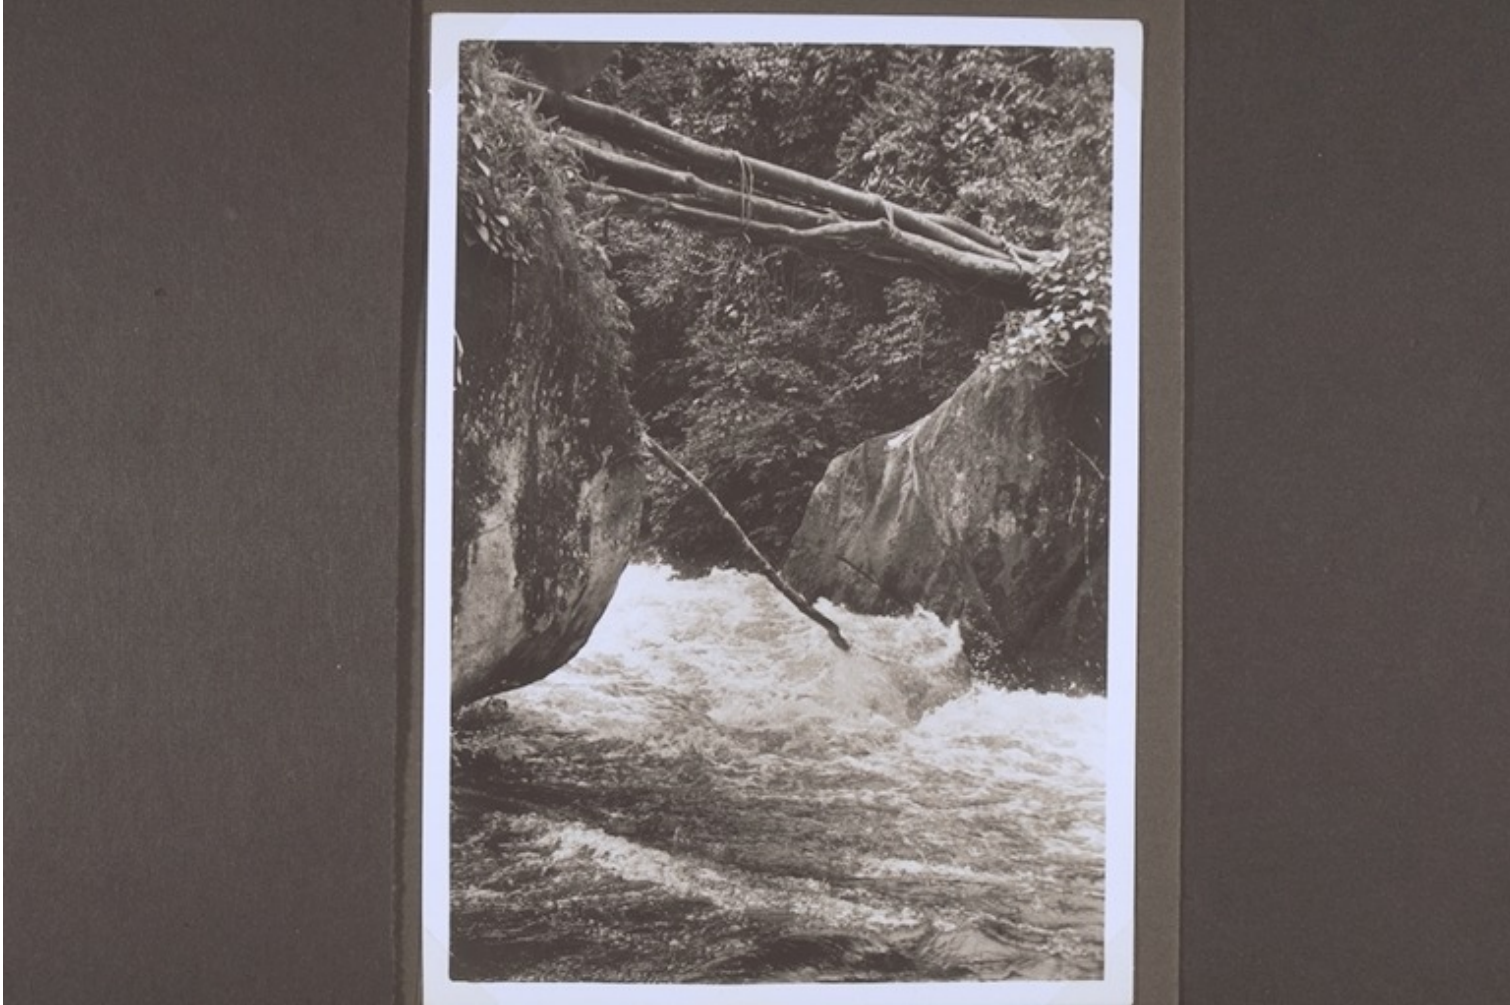

Basel Mission Archives

"Grasland. Brücken. "

Title: "Grasland. Brücken. "

Alternate title: Grasland. Bridges.

Ref. number: QL-30.004.0105

Creator: Lipp, Karl (Mr)

Date: Proper date: 1933

Subject: [Individuals]: Lipp, Karl (Mr)
[Photographers / Photo Studios]: Lipp, Karl (Mr)
[Geography]: Africa {continent}: Cameroon {modern state}: North West Province {province}: Grassfields/ Grasland {region}
[Themes]: travel and transport: infrastructure: bridge
[Themes]: environment: physical environment: river: river scene
[Themes]: architecture and settlement: type and material of construction
[Archives catalogue]: Images: QL: QL-30: untitled