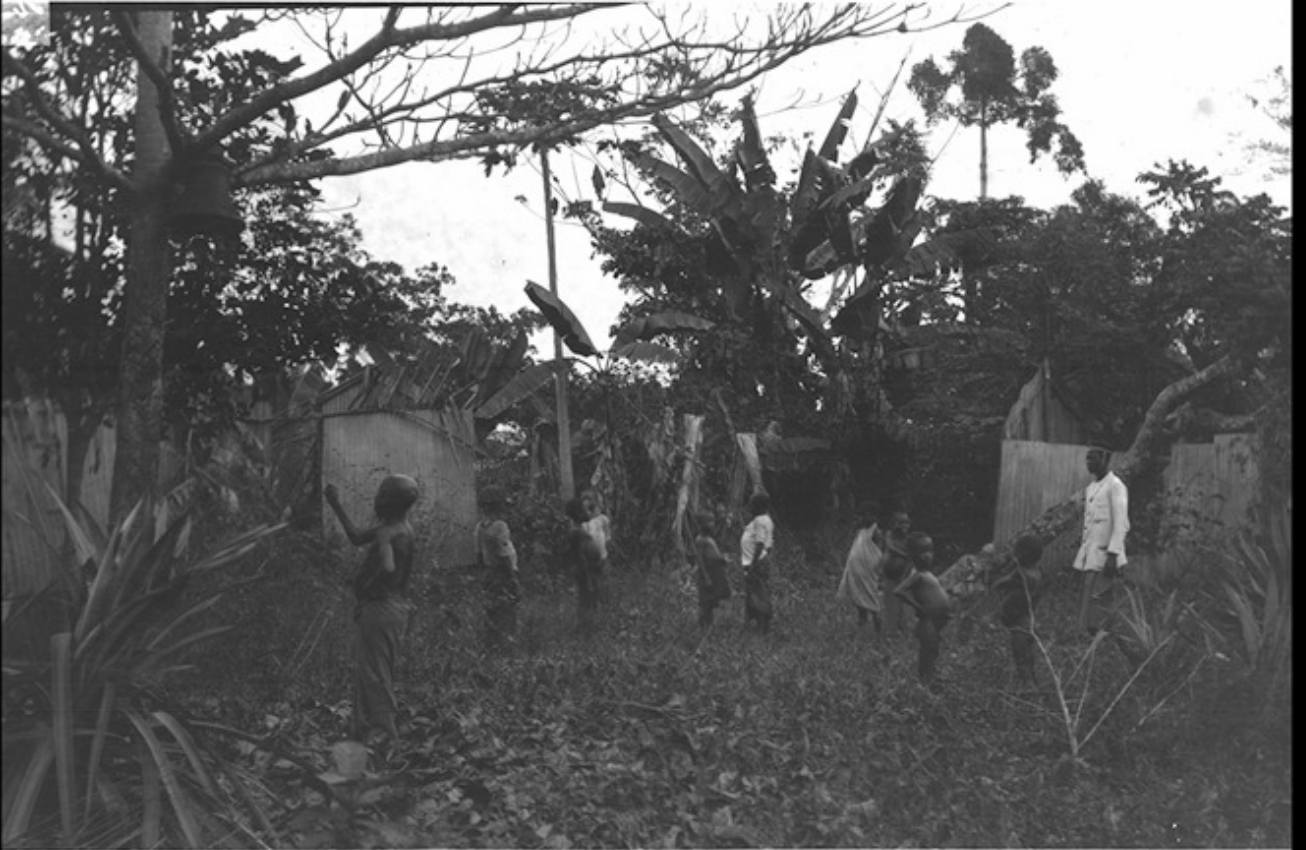

# Basel Mission Archives

---

"Verlassene Aussenstation Mpondo b. Bombe. "

**Title:** "Verlassene Aussenstation Mpondo b. Bombe. "

**Alternate title:** Abandoned outstation at Mpondo near Bombe.

**Ref. number:** QE-32.027.2172

**Creator:** Rohde, Reinhold Theodor (Mr)

**Date:** Date late: 31.12.1913  
Proper date: 01.01.1907-31.12.1913  
Acquisition year: 1913

**Subject:** [Individuals]: Rohde, Reinhold Theodor (Mr)  
[Photographers / Photo Studios]: Rohde, Reinhold Theodor (Mr)  
[Geography]: Mpondo {place}: Mpundu {place}  
[Themes]: formal description: architectural view  
[Themes]: religion and philosophy (general): Christianity: mission outstation  
[Themes]: conflicts - destruction and disaster: ruin  
[Archives catalogue]: Images: QE: QE-32: untitled