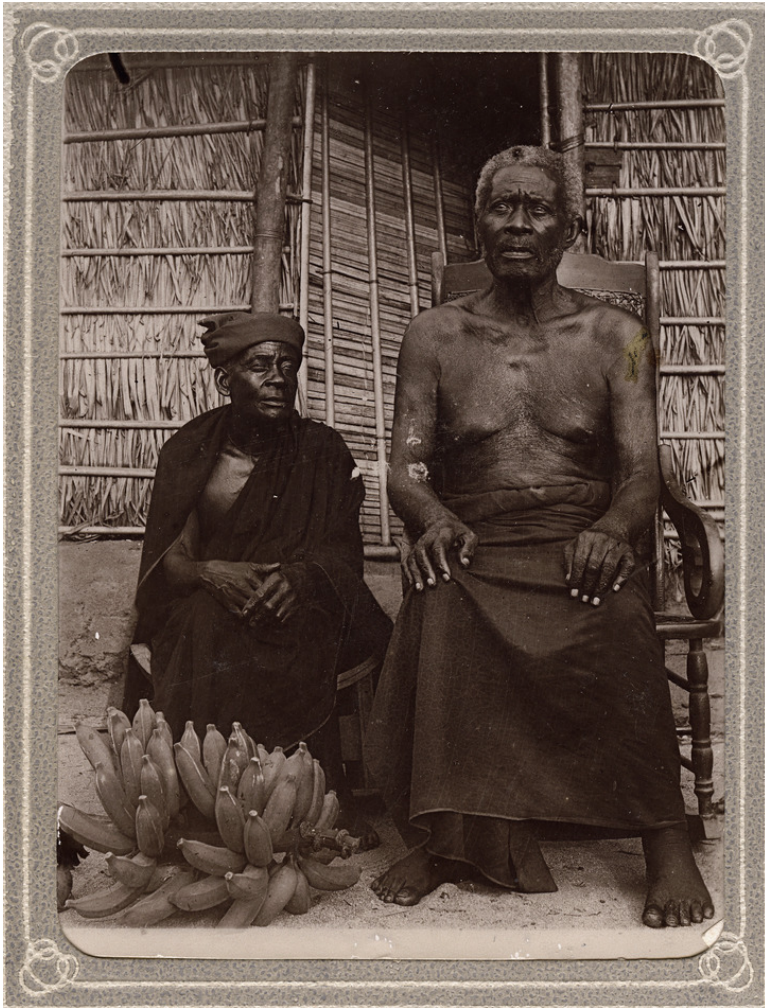

Basel Mission Archives

"[Untitled]"

Title: "[Untitled]"

Ref. number: QE-30.105.0035

Creator: [leer] N

Date: Date late: 31.12.1920
Proper date: 01.01.1881-31.12.1920

Subject: [Individuals]: [leer] N
[Photographers / Photo Studios]: [leer] N
[Geography]: Africa {continent}: Cameroon {modern state}
[Themes]: economy and daily life: domestic economy: food: banana
[Themes]: architecture and settlement: furnishings: furniture: chair
[Themes]: environment: botany: palm leaf
[Themes]: social structure and socialization: gender - age and kinship:
portrait of two - man and woman
[Themes]: architecture and settlement: type and material of construction
[Archives catalogue]: Images: QE: QE-30: Photographs

Basel Mission Archives

- Type:** Still Image
- Format:** [Format]: 8.1cm x 11cm
[Condition]: good - medium
[Type of support]: [leerl] W 1201
[Process]: b/w positive, paper print, collodion
- Ordering:** Please contact us by email info@bmarchives.org
- Contact details:** Basel Mission Archives/ mission 21, Missionstrasse 21, 4003 Basel, tel. (+41 61 260 2232), fax: (+41 61 260 2268), info@bmarchives.org
- Rights:** All the images (photographic and non- photographic) made available in this collection are the property of the Basel Mission / mission 21. The Basel Mission claims copyright on the images in their possession and requires those - both individuals and organisations - publishing any of the images, to pay a users fee.