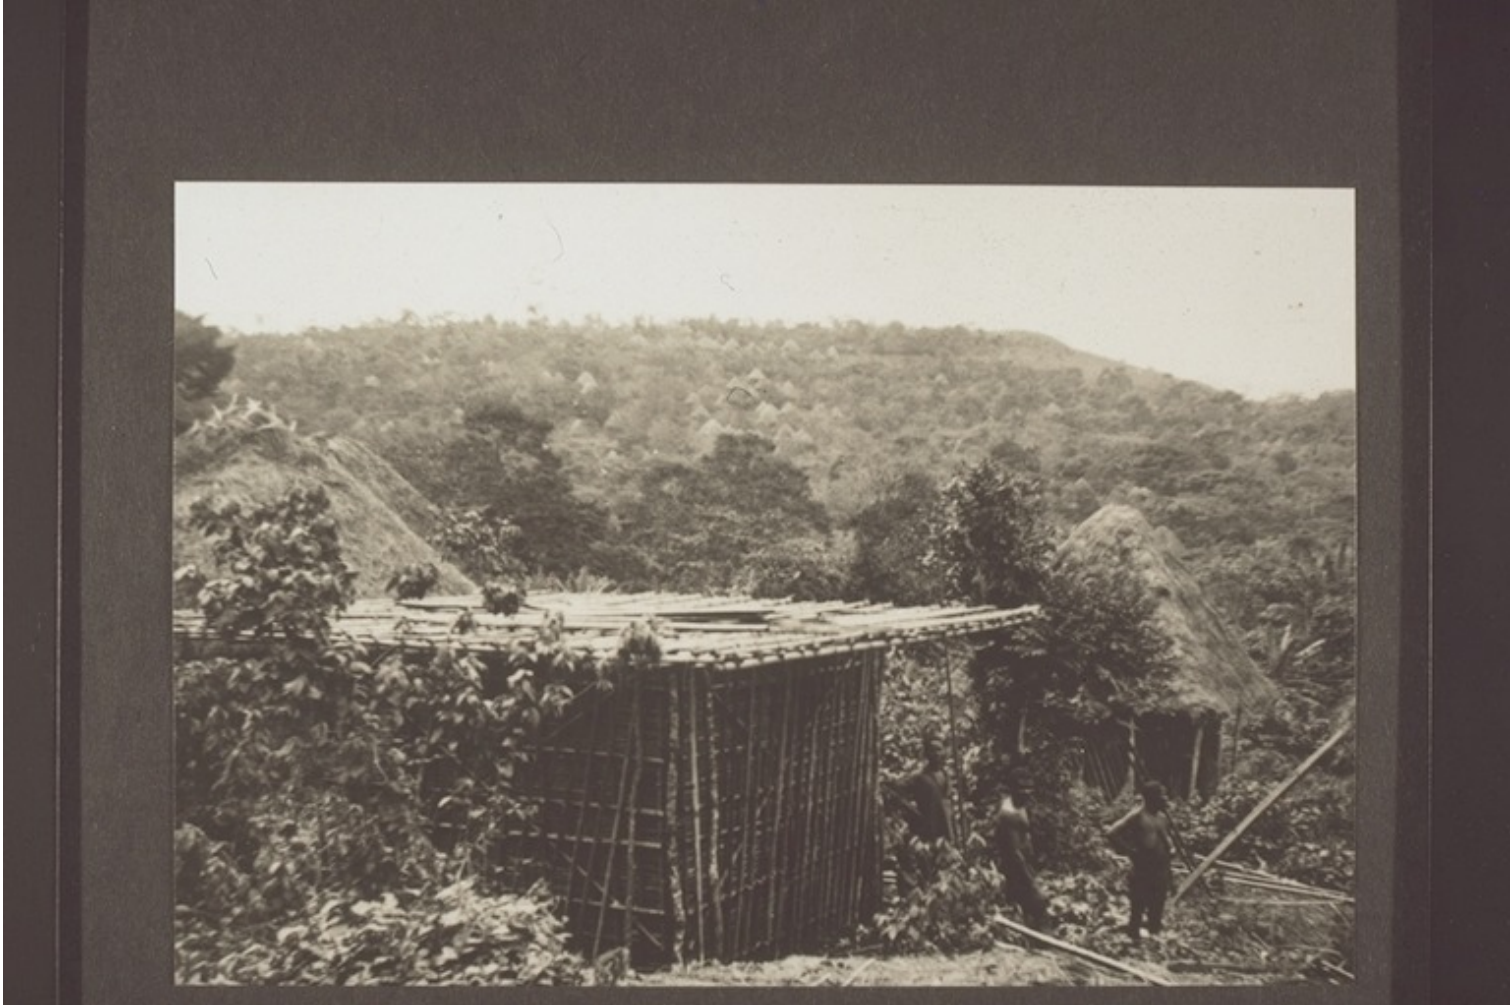

Basel Mission Archives

"Hausbau im Grasland. "

Title: "Hausbau im Grasland. "

Alternate title: Building a house in the Grassfields.

Ref. number: QE-30.104.0010

Date: Date late: 31.12.1940
Proper date: 01.01.1931-31.12.1940

Subject: [Geography]: Africa {continent}: Cameroon {modern state}: North West Province {province}: Grassfields/ Grasland {region}
[Themes]: formal description: architectural view
[Themes]: architecture and settlement: types of buildings: building
[Themes]: architecture and settlement: type and material of construction
[Themes]: architecture and settlement: type and material of construction: under construction
[Themes]: economy and daily life: economy - general: worker f
[Themes]: economy and daily life: economy - general: worker m
[Archives catalogue]: Images: QE: QE-30: untitled