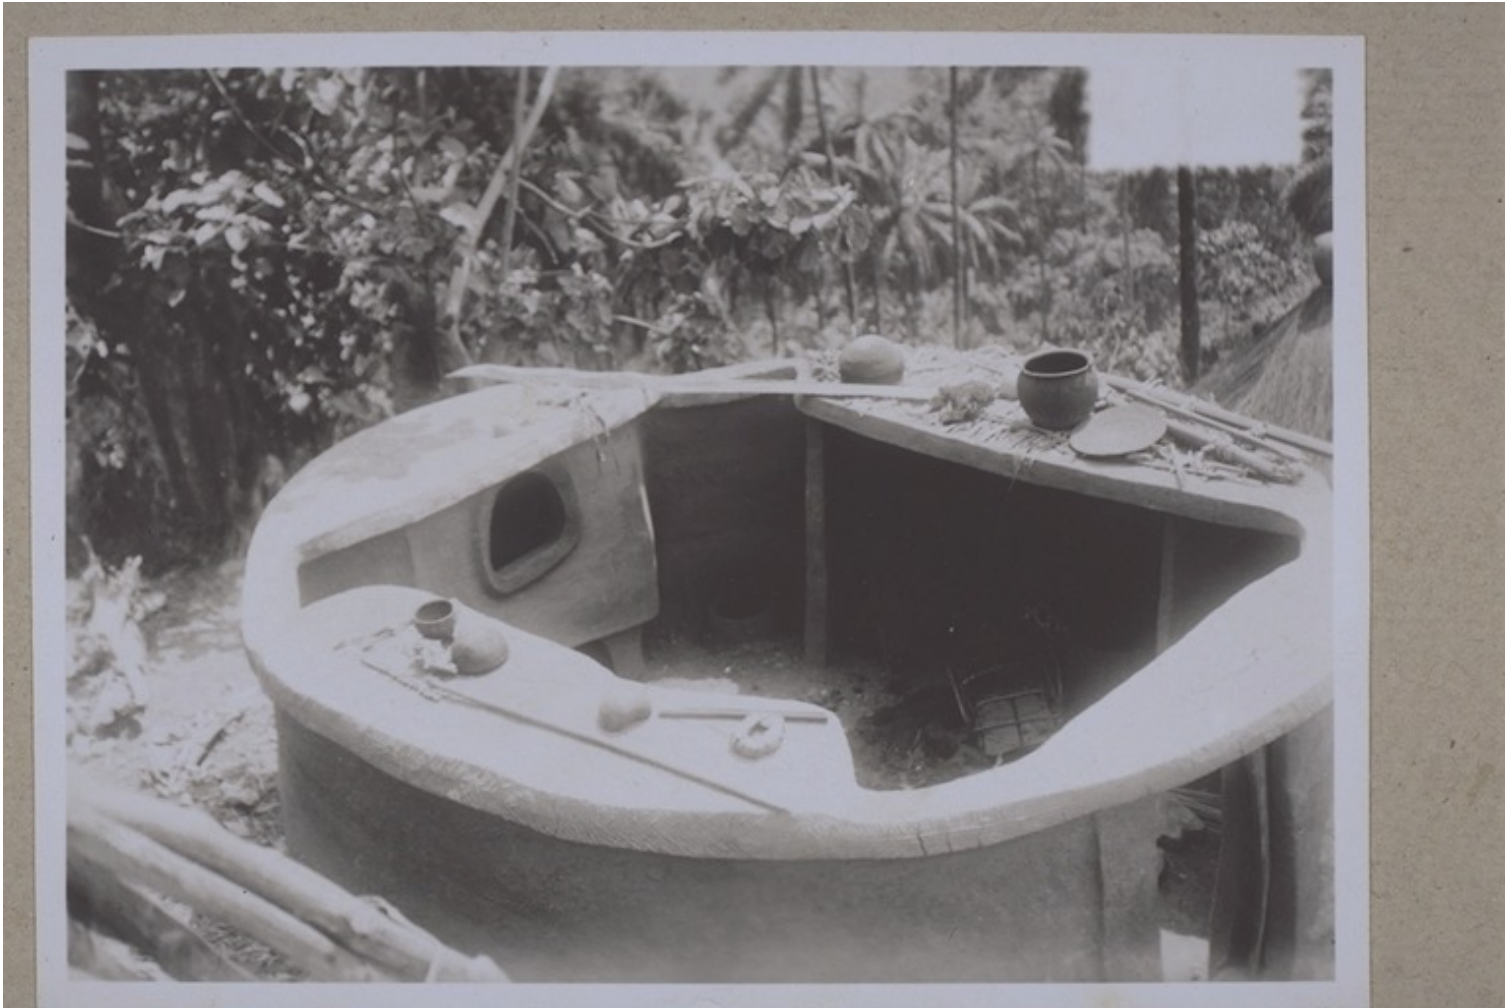

Basel Mission Archives

"Inneres einer Ndjalehütte. "

Title: "Inneres einer Ndjalehütte. "

Alternate title: Interior of an Njale hut.

Ref. number: QE-30.103.0022

Subject: [Geography]: Africa {continent}: Cameroon {modern state}
[Geography]: Djale {people}
[Themes]: architecture and settlement: types of buildings: house
[Themes]: economy and daily life: craft production: pottery
[Themes]: architecture and settlement: type and material of construction
[Archives catalogue]: Images: QE: QE-30: Photograph album.

Type: Still Image

Format: [Format]: 7.8cm x 11.2cm
[Condition]: good
[Process]: b/w positive, paper print, gelatin-silver

Basel Mission Archives

- Ordering:** Please contact us by email info@bmarchives.org
- Contact details:** Basel Mission Archives/ mission 21, Missionstrasse 21, 4003 Basel, tel. (+41 61 260 2232), fax: (+41 61 260 2268), info@bmarchives.org
- Rights:** All the images (photographic and non- photographic) made available in this collection are the property of the Basel Mission / mission 21. The Basel Mission claims copyright on the images in their possession and requires those - both individuals and organisations - publishing any of the images, to pay a users fee.