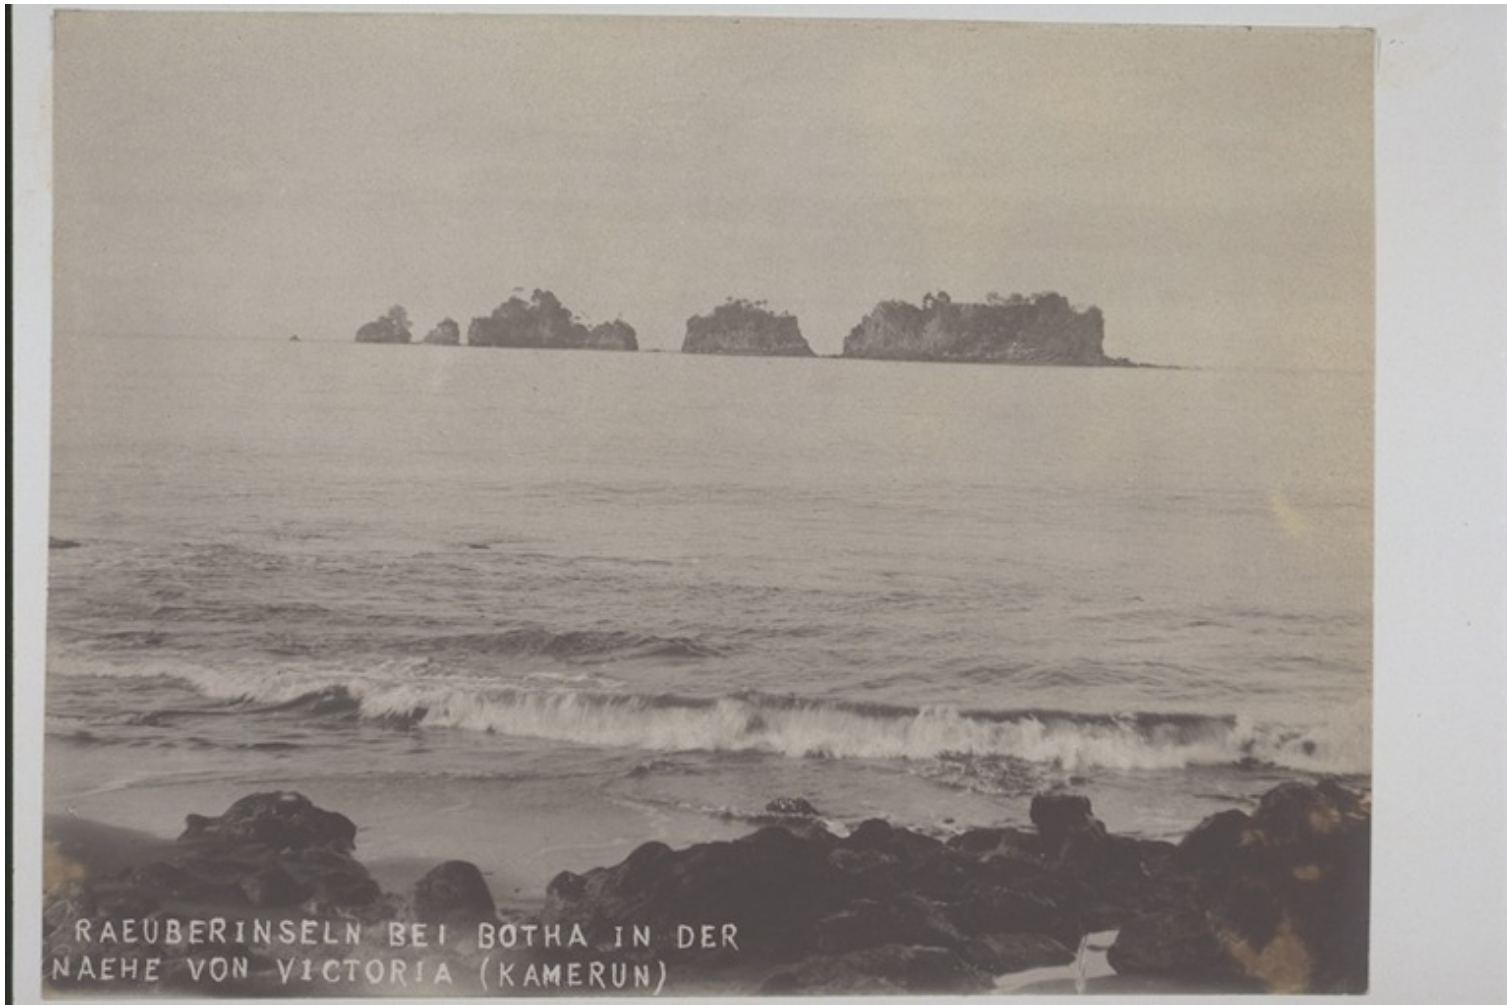

Basel Mission Archives

"Räuberinsel bei Botha in der Nähe von Victoria (Kamerun). "

Title: "Räuberinsel bei Botha in der Nähe von Victoria (Kamerun). "

Alternate title: Robber islands near Botha, near Victoria (Cameroon).

Ref. number: QE-30.007.0033

Creator: Leimenstoll, Johannes Immanuel (Mr)

Date: Date late: 31.12.1903
Proper date: 01.01.1900-31.12.1903

Subject: [Individuals]: Leimenstoll, Johannes Immanuel (Mr)
[Photographers / Photo Studios]: Leimenstoll, Johannes Immanuel (Mr)
[Geography]: Africa {continent}: Cameroon {modern state}: South West Province {province}: Fako {division}: Bota {place}
[Geography]: Africa {continent}: Cameroon {modern state}: South West Province {province}: Fako {division}: Limbe {place}
[Themes]: environment: physical environment: coast: coastal view
[Themes]: environment: physical environment: island
[Archives catalogue]: Images: QE: QE-30: African album C.H.