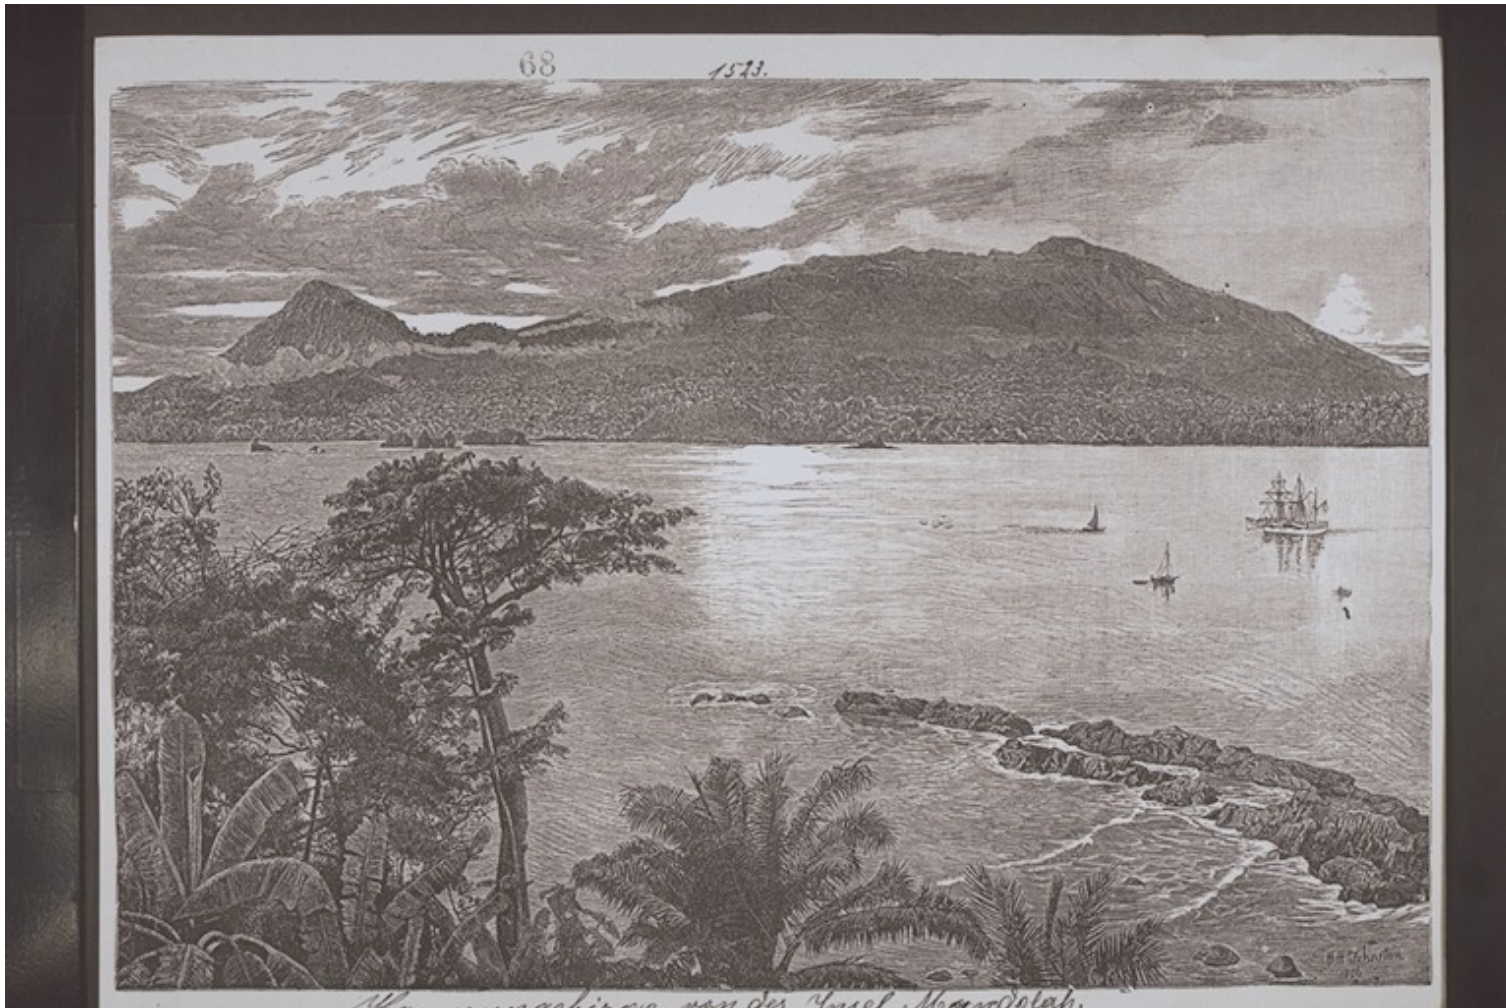

Basel Mission Archives

"Kamerungebirge von der Insel Mandolah. "

Title: "Kamerungebirge von der Insel Mandolah. "

Alternate title: Cameroon Mountain seen from Mandolah Island.

Ref. number: QE-30.001.0068

Subject: [Geography]: Africa {continent}: Cameroon {modern state}
[Geography]: Africa {continent}: Cameroon {modern state}: Cameroon {other geogr names}: Cameroon (mountain) {other geogr names}
[Geography]: Africa {continent}: Cameroon {modern state}: South West Province {province}: Fako {division}: Mandolah (island) {other geogr names}
[Themes]: environment: physical environment: coast: coastal view
[Themes]: environment: physical environment: island
[Themes]: environment: physical environment: mountain
[Themes]: environment: physical environment: rock formation
[Themes]: travel and transport: means and types of transport: boat: sailing boat
[Themes]: travel and transport: means and types of transport: ship: sailing

Basel Mission Archives

ship

[Themes]: environment: botany: tree

[Themes]: environment: physical environment: volcano

[Archives catalogue]: Images: QE: QE-30: untitled

Type:

Still Image

Format: