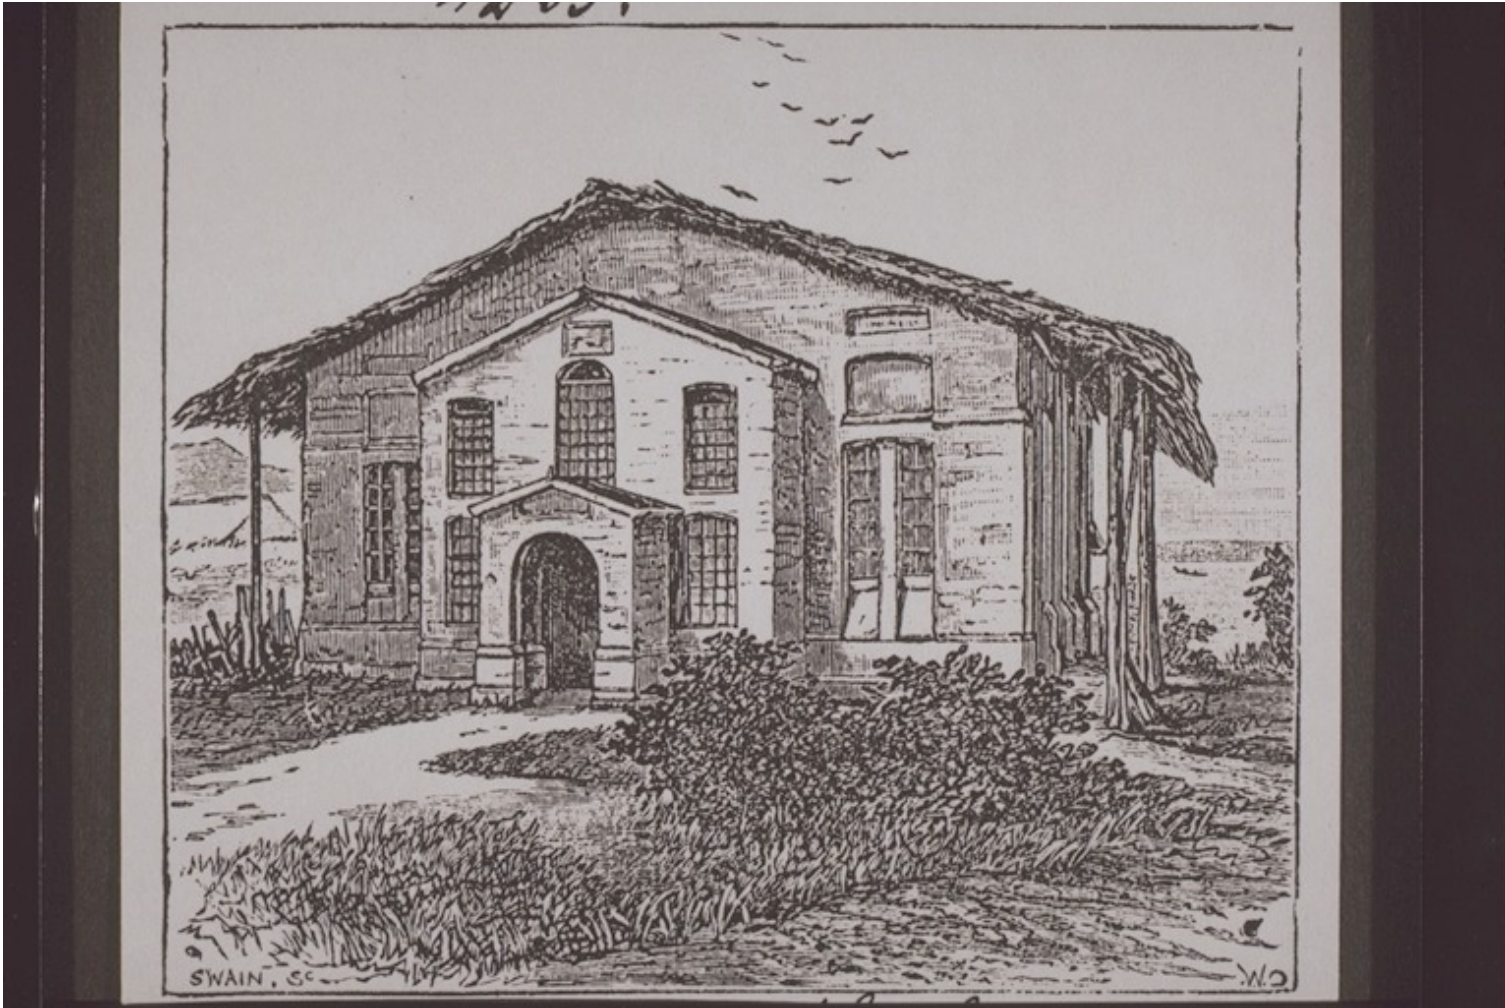

# Basel Mission Archives

---

"Kapelle in Bethel. "

**Title:** "Kapelle in Bethel. "

**Alternate title:** Chapel in Bethel.

**Ref. number:** QE-30.001.0021

**Subject:** [Geography]: Africa {continent}: Cameroon {modern state}: Littoral {province}: Douala {place}: Bonaku {place}  
[Themes]: formal description: architectural view  
[Themes]: religion and philosophy (general): Christianity: church  
[Themes]: architecture and settlement: architectural detail: roof: thatched roof  
[Archives catalogue]: Images: QE: QE-30: untitled

**Type:** Still Image

**Format:** [Format]: 7.4cm x 8.6cm  
[Condition]: good  
[Process]: print, wood engraving or line block (HD)