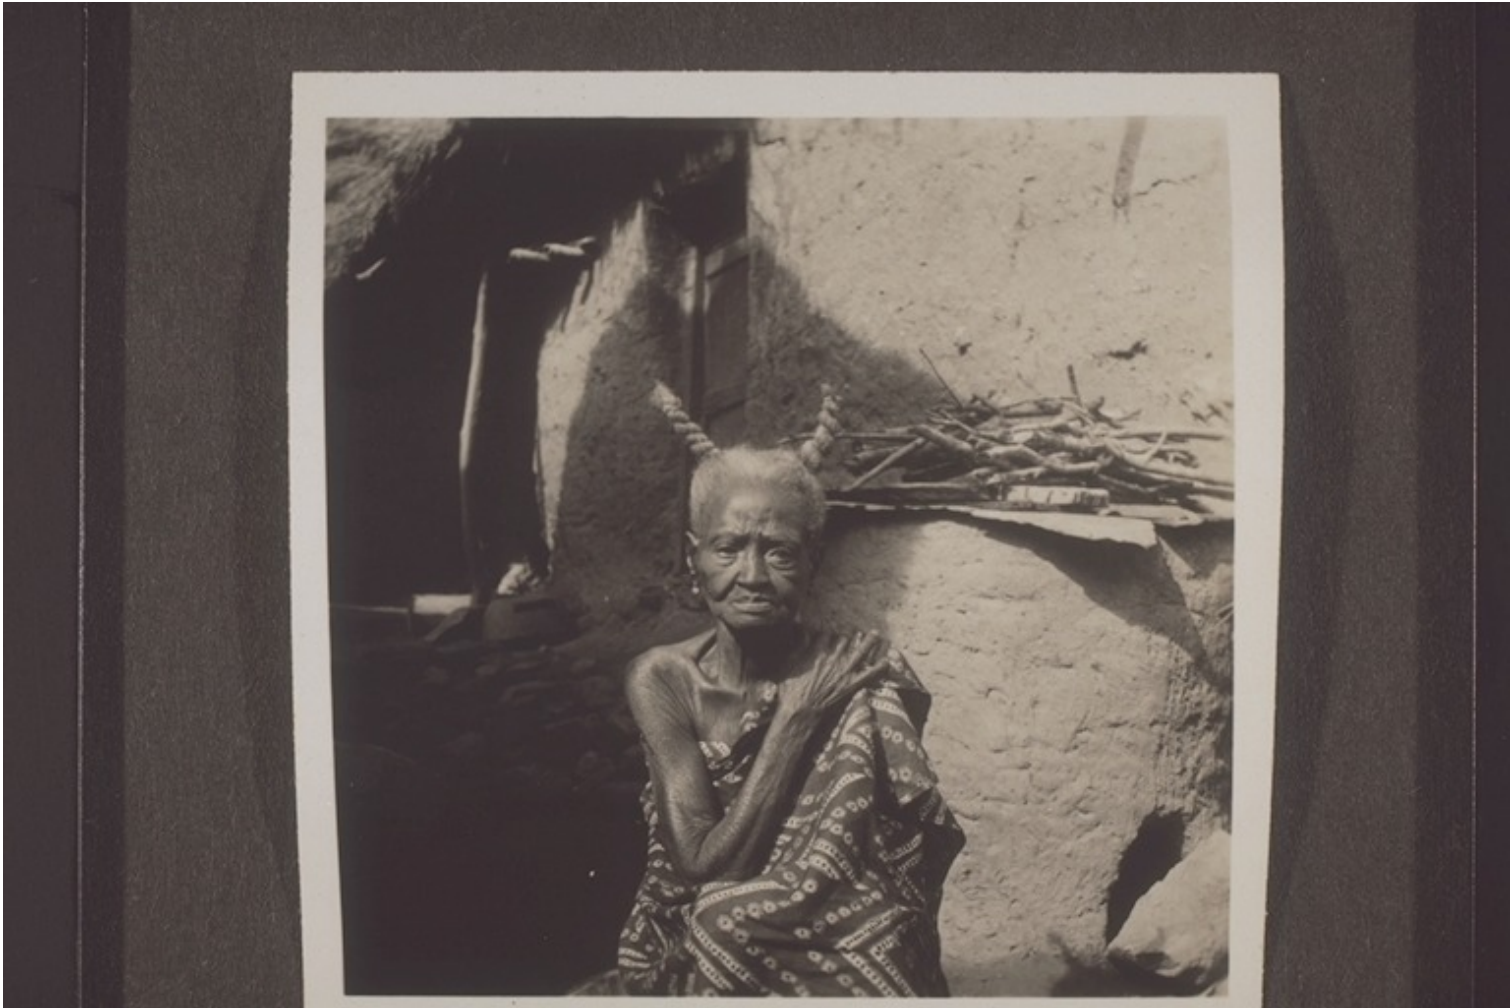

Basel Mission Archives

"Anomabu. "

Title: "Anomabu. "

Alternate title: Anomabu.

Ref. number: QD-30.103.0003

Date: Date late: 31.12.1945
Proper date: 01.01.1921-31.12.1945

Subject: [Geography]: Africa {continent}: Ghana {modern state}: Ghana {modern regions}: Central Region {modern region}: Anomabu {place}
[Themes]: architecture and settlement: type and material of construction: adobe
[Themes]: social structure and socialization: gender - age and kinship: woman: elder f
[Themes]: anthropology of the body: headdress: hairstyle
[Themes]: social structure and socialization: gender - age and kinship: woman: portrait f
[Themes]: music - art and literature: art: textile pattern
[Archives catalogue]: Images: QD: QD-30: untitled

Basel Mission Archives

- Type:** Still Image
- Format:** [Format]: 6cm x 6cm
[Condition]: good
[Process]: b/w positive, paper print, gelatin-silver
- Ordering:** Please contact us by email info@bmarchives.org
- Contact details:** Basel Mission Archives/ mission 21, Missionstrasse 21, 4003 Basel, tel. (+41 61 260 2232), fax: (+41 61 260 2268), info@bmarchives.org
- Rights:** All the images (photographic and non- photographic) made available in this collection are the property of the Basel Mission / mission 21. The Basel Mission claims copyright on the images in their possession and requires those - both individuals and organisations - publishing any of the images, to pay a users fee.