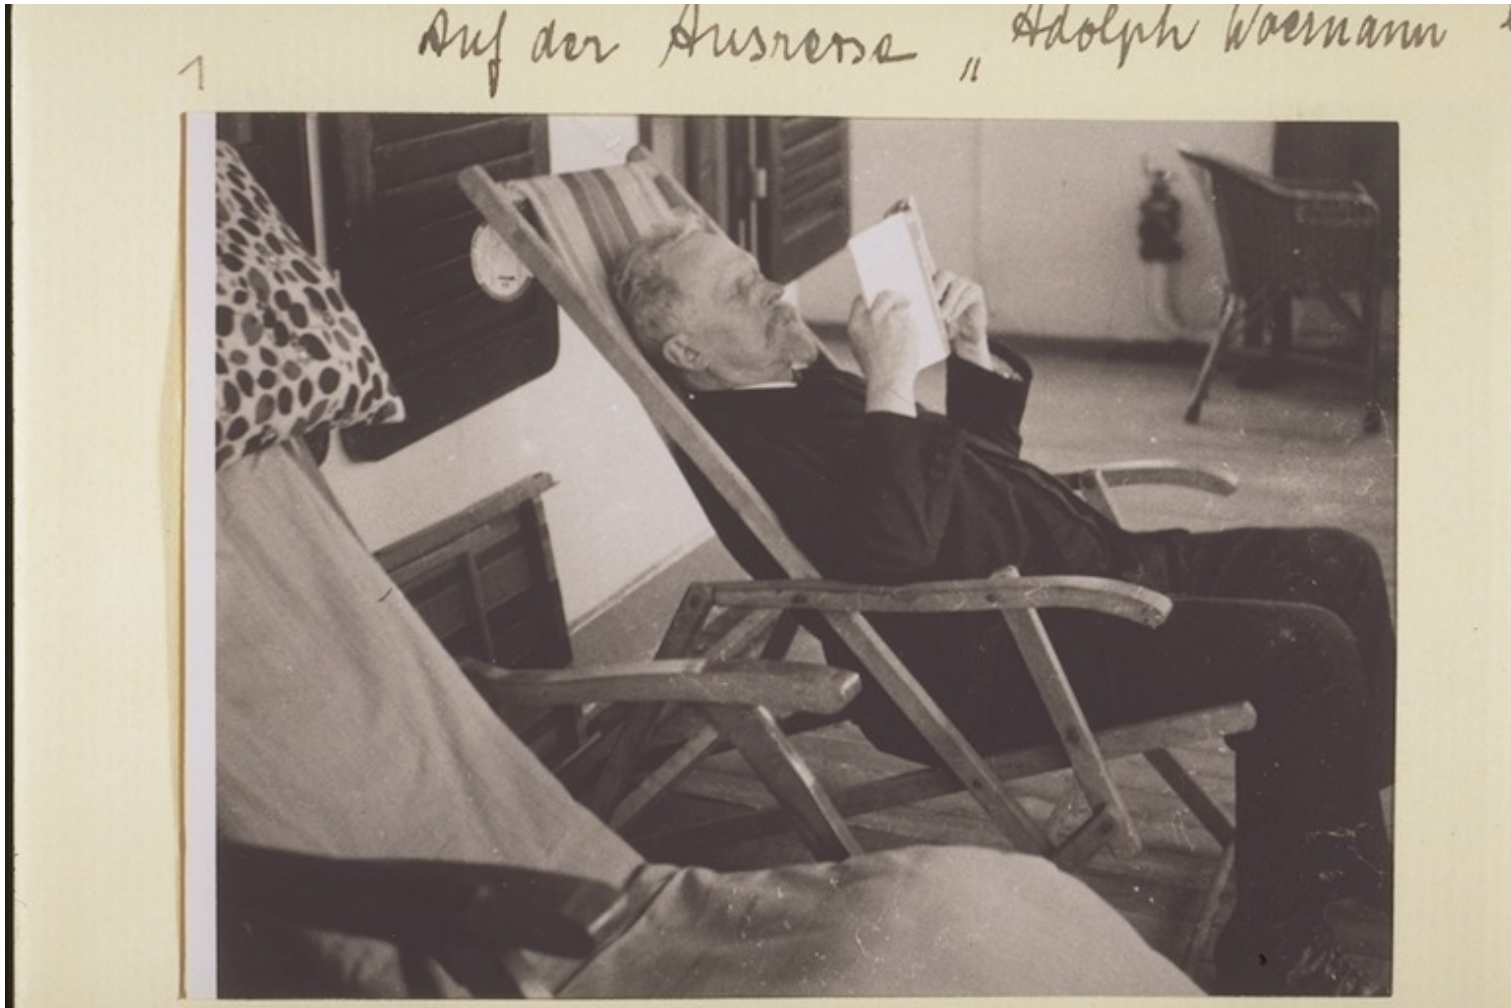

# Basel Mission Archives

"Auf der Ausreise 'Adolph Woermann' 1935. "

**Title:** "Auf der Ausreise 'Adolph Woermann' 1935. "

**Alternate title:** The journey out, on the 'Adolph Woermann', 1935.

**Ref. number:** QD-30.023.0001

**Creator:** Kerner, R. (Mr)

**Date:** Proper date: 1935

**Subject:** [Individuals]: Wertz, Jakob Wilhelm (Mr)  
[Individuals]: Kerner, R. (Mr)  
[Photographers / Photo Studios]: Kerner, R. (Mr)  
[Institutions]: Woermann, Adolph (ship)  
[Geography]: Africa {continent}: Ghana {modern state}  
[Themes]: communication: book  
[Themes]: architecture and settlement: furnishings: furniture: chair  
[Themes]: religion and philosophy (general): Christianity: missionary m  
[Themes]: travel and transport: means and types of transport: ship: on board ship