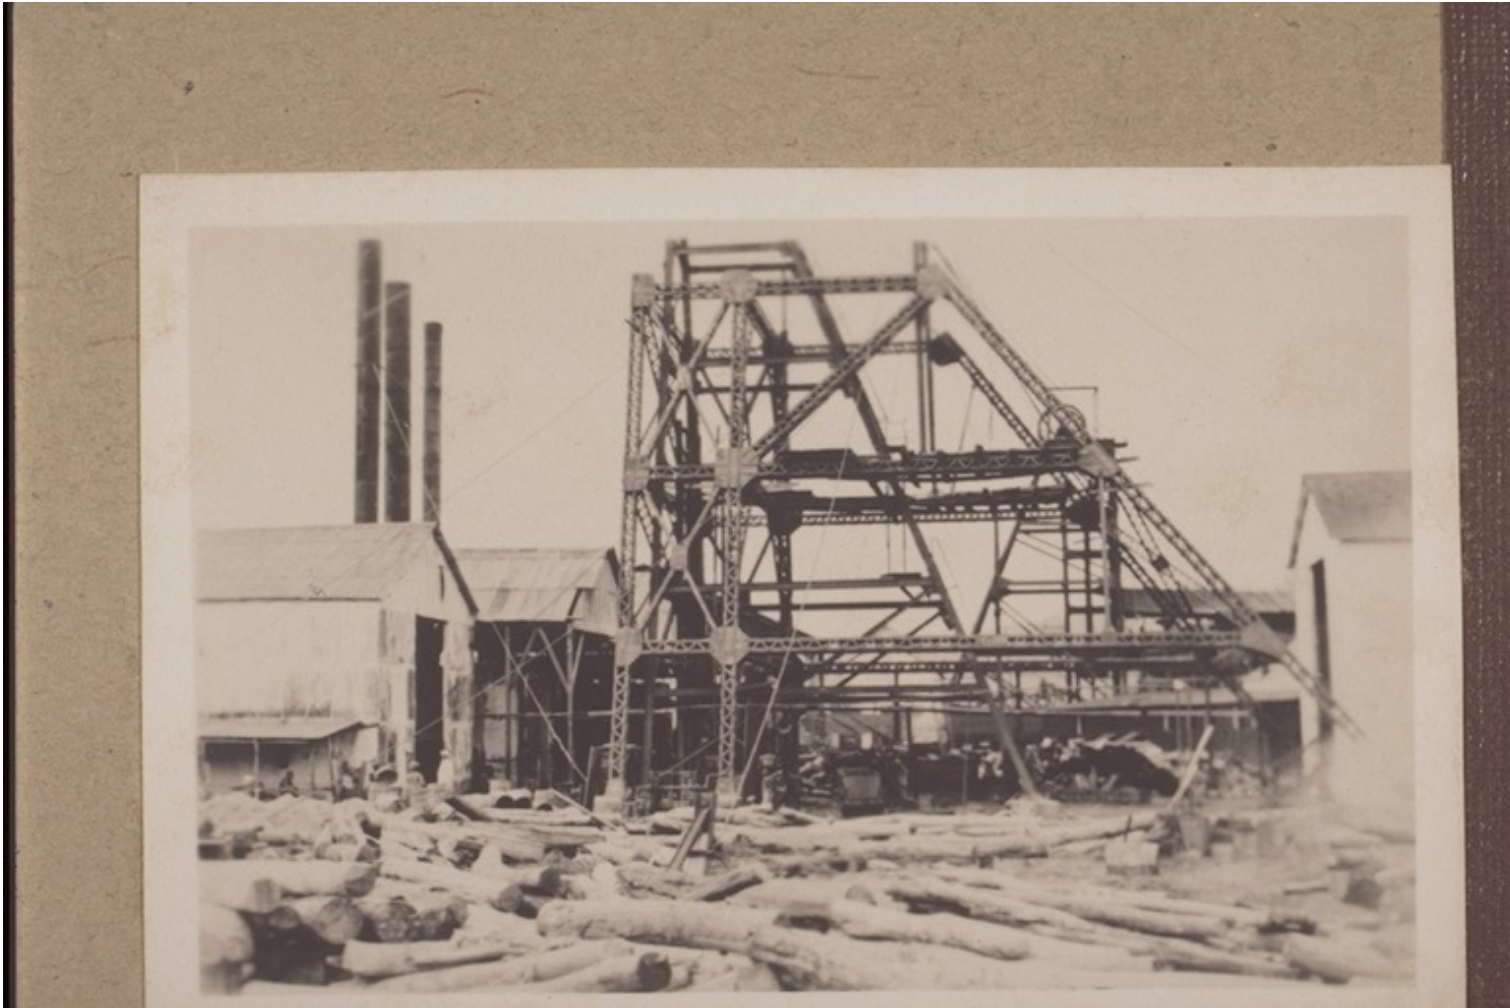

# Basel Mission Archives

---

"Goldbergwerk b. Obuase. "

**Title:** "Goldbergwerk b. Obuase. "

**Alternate title:** Goldmine near Obuase.

**Ref. number:** QD-30.019.0023

**Date:** Date late: 31.12.1929  
Proper date: 01.01.1925-31.12.1929

**Subject:** [Geography]: Africa {continent}: Ghana {modern state}: Ghana {modern regions}: Ashanti {modern region}: Oboase {place}  
[Themes]: architecture and settlement: architectural detail: chimney  
[Themes]: architecture and settlement: type and material of construction: girder  
[Themes]: special objects and materials: materials: gold  
[Themes]: special objects and materials: technical objects and installations: lifting device  
[Themes]: economy and daily life: techniques of mineral extraction: mine  
[Themes]: architecture and settlement: type and material of construction: scaffold

# Basel Mission Archives

---

[Themes]: architecture and settlement: type and material of construction: timber

[Archives catalogue]: Images: QD: QD-30: G 21. Collection of photographs.

**Type:**

Still Image

**Format:**

[Format]: 5.2cm x 7.9cm

[Condition]: good

[Process]: b/w positive, paper print, gelatin-silver

**Ordering:**

Please contact us by email [info@bmarchives.org](mailto:info@bmarchives.org)

**Contact details:**