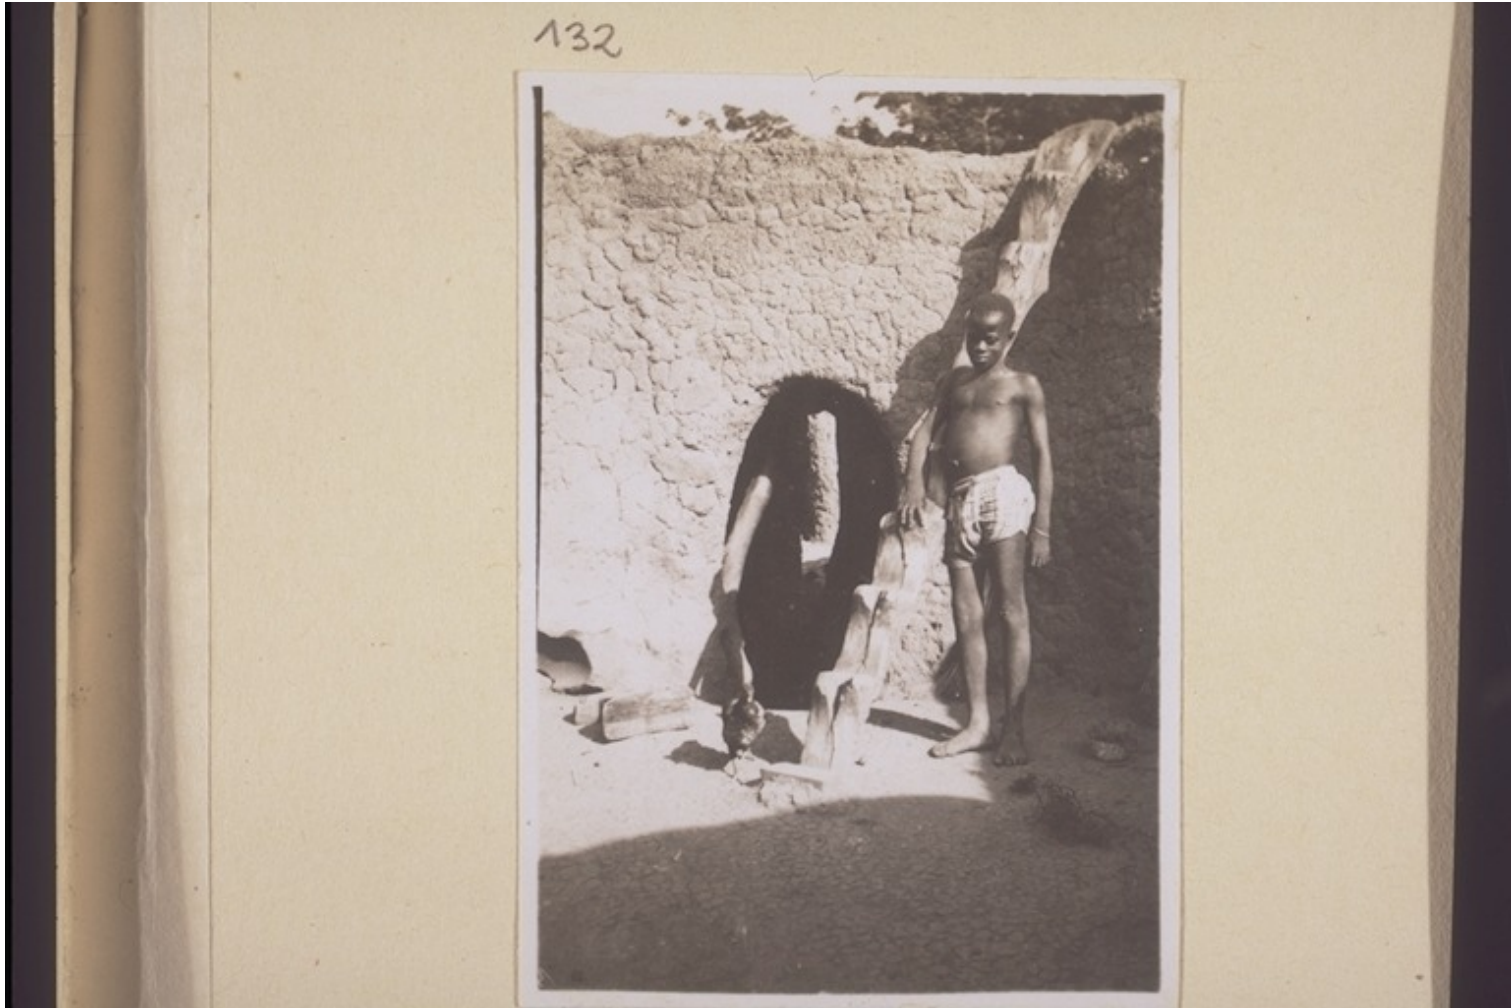

Basel Mission Archives

"Bei Bole. "

Title: "Bei Bole. "

Alternate title: Near Bole.

Ref. number: QD-30.012.0132

Date: Date late: 31.12.1935
Proper date: 27.12.1925-31.12.1935

Subject: [Geography]: Africa {continent of origin}: Northern Ghana {modern region}: Bole {place}
[Themes]: architecture and settlement: type and material of construction: adobe
[Themes]: social structure and socialization: gender - age and kinship: child: boy
[Themes]: architecture and settlement: architectural detail: entrance
[Themes]: economy and daily life: energy supply: firewood
[Themes]: architecture and settlement: types of buildings: house
[Themes]: economy and daily life: agriculture and animal husbandry: domesticated animal: poultry

Basel Mission Archives

[Themes]: architecture and settlement: architectural detail: stairway
[Archives catalogue]: Images: QD: QD-30: untitled

Type: Still Image

Format: [Format]: 8.2cm x 5.8cm
[Condition]: good
[Process]: b/w positive, paper print, gelatin-silver