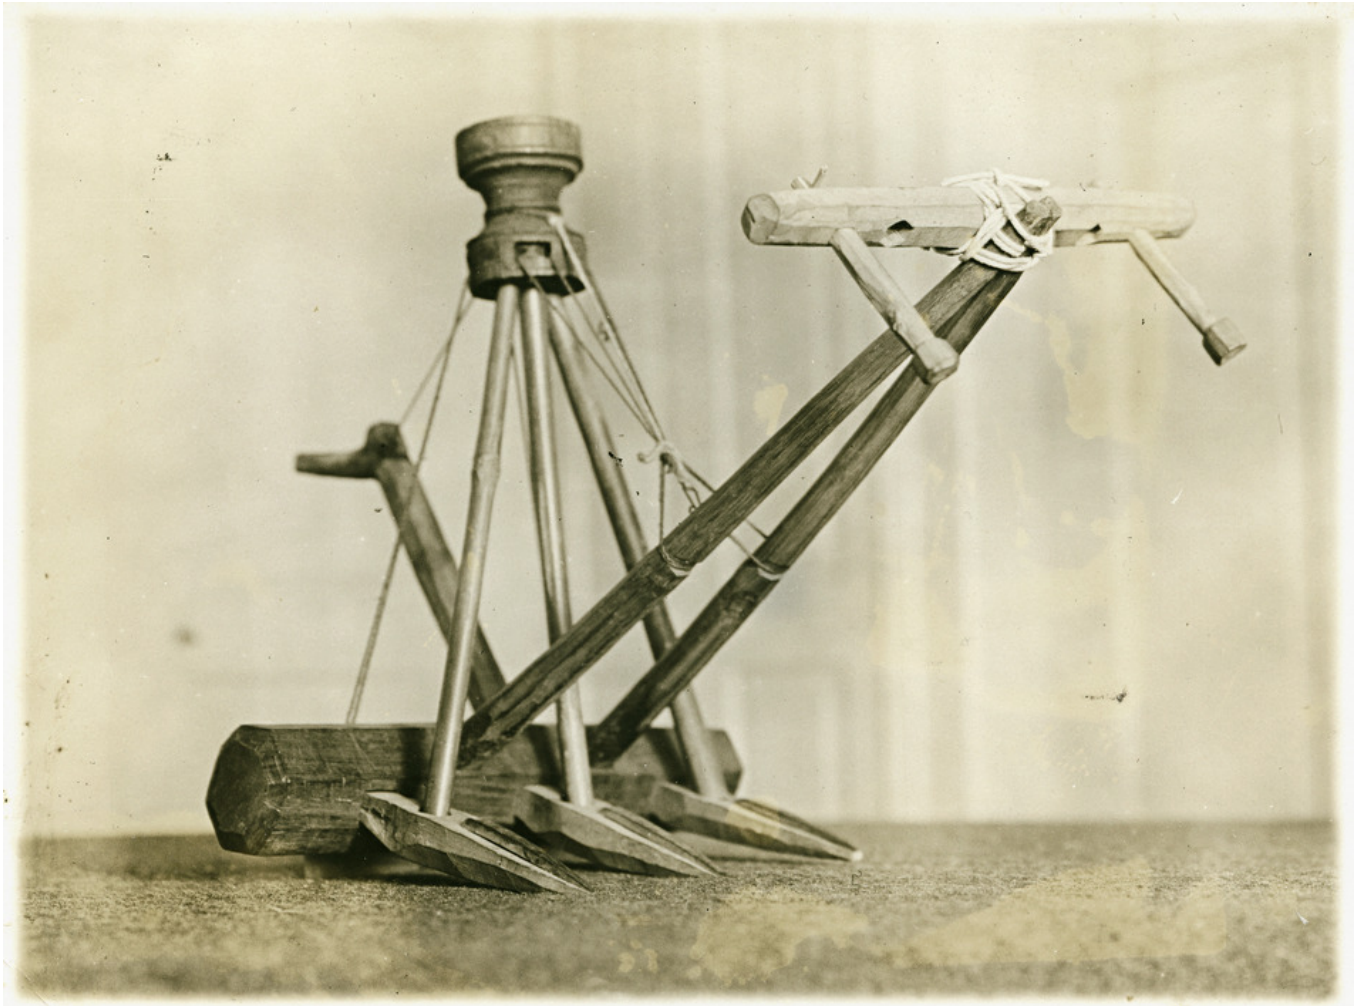

Basel Mission Archives

"Modelle einer Saemaschiene noch in Familienbesitz 7/96. "

Title: "Modelle einer Saemaschiene noch in Familienbesitz 7/96. "

Alternate title: Model of a sowing machine still family property 7/96.

Ref. number: QC-30.139.0064

Creator: [leer] N

Date: Date late: 31.12.1927
Proper date: 01.01.1912-31.12.1927

Subject: [Individuals]: [leer] N
[Photographers / Photo Studios]: [leer] N
[Geography]: Asia {continent}: India {modern state}
[Themes]: music - art and literature: art: model
[Themes]: economy and daily life: craft production: sewing machine
[Archives catalogue]: Images: QC: QC-30: untitled