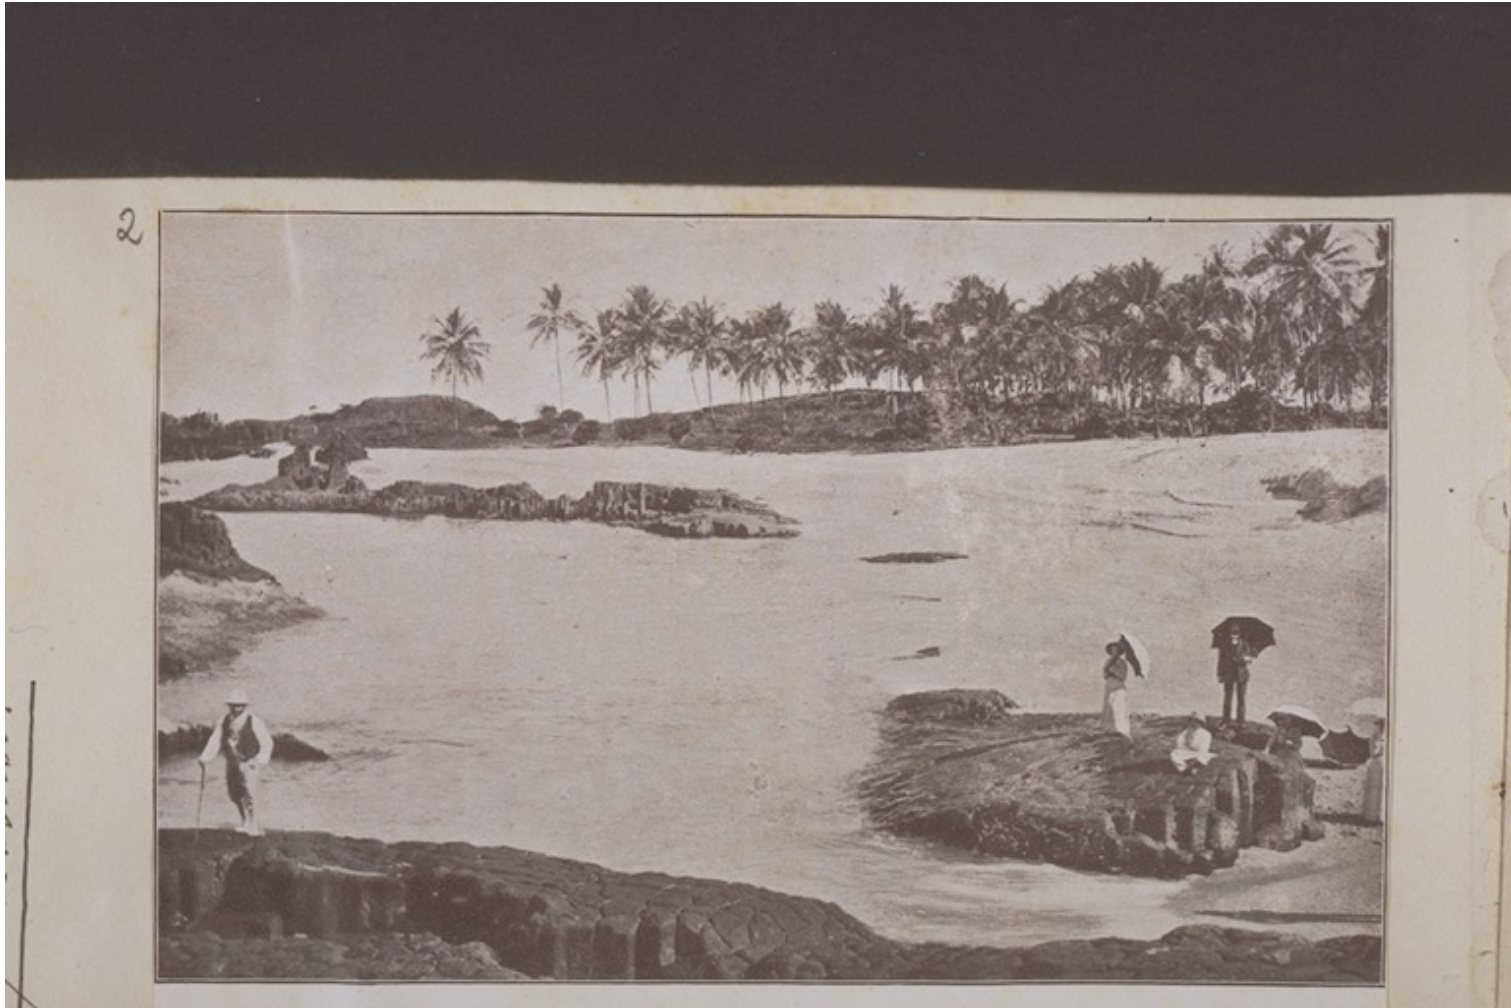

# Basel Mission Archives

---

"Küstenbilder. St. Mary Island, Near Malpe, S. Canara. "

- Title:** "Küstenbilder. St. Mary Island, Near Malpe, S. Canara. "
- Alternate title:** Pictures of the coast. St. Mary's Island, near Malpe, S. Karnataka.
- Ref. number:** QC-30.111.0002
- Subject:** [Archives catalogue]: Images: QC: QC-30: 33 years of mission work in India, 1885-1919. (MS report: original at C-10.49).
- Type:** Still Image
- Format:** [Format]: 9.5cm x 15.1cm  
[Condition]: medium  
[Process]: print, letterpress halftone (HD)
- Relation:** Group: C-30.70.029 Same images: C-30.70.029
- Ordering:** Please contact us by email [info@bmarchives.org](mailto:info@bmarchives.org)