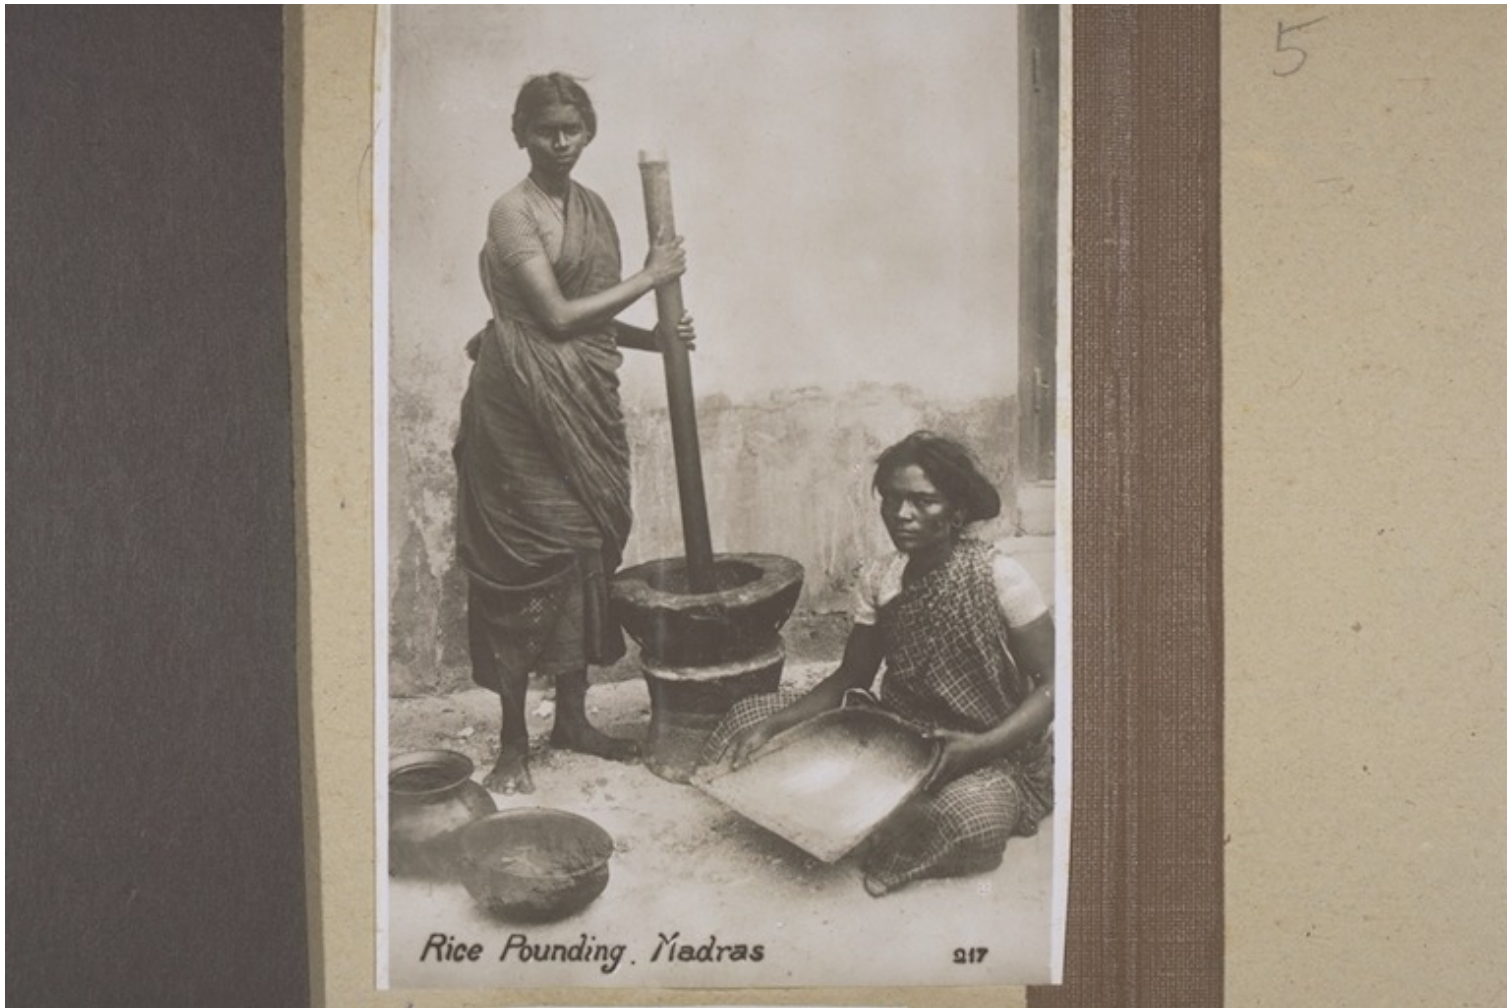

# Basel Mission Archives

""Beim Reisstossen." [Legende beim Bild]. - "Rice Pounding. Madras." [Legende im Bild]. "

- Title:** ""Beim Reisstossen." [Legende beim Bild]. - "Rice Pounding. Madras." [Legende im Bild]. "
- Alternate title:** "Pounding rice." [Caption on mount.] . "Rice pounding in Madras." [Caption on the picture.]
- Ref. number:** QC-30.110.0008
- Date:** Date late: 31.12.1940  
Proper date: 01.01.1911-31.12.1940
- Subject:** [Geography]: Asia {continent}: India {modern state}: Tamil Nadu {region}: Madras {place}  
[Themes]: economy and daily life: craft production: basket  
[Themes]: economy and daily life: domestic economy: domestic scene  
[Themes]: economy and daily life: domestic economy: food preparation  
[Themes]: economy and daily life: domestic economy: mortar  
[Themes]: economy and daily life: domestic economy: pestle  
[Themes]: economy and daily life: craft production: pot  
[Themes]: economy and daily life: domestic economy: food: rice

# Basel Mission Archives

---

[Themes]: architecture and settlement: furnishings: vessel  
[Themes]: social structure and socialization: gender - age and kinship:  
woman  
[Archives catalogue]: Images: QC: QC-30: Ind. IV.18 photograph album.