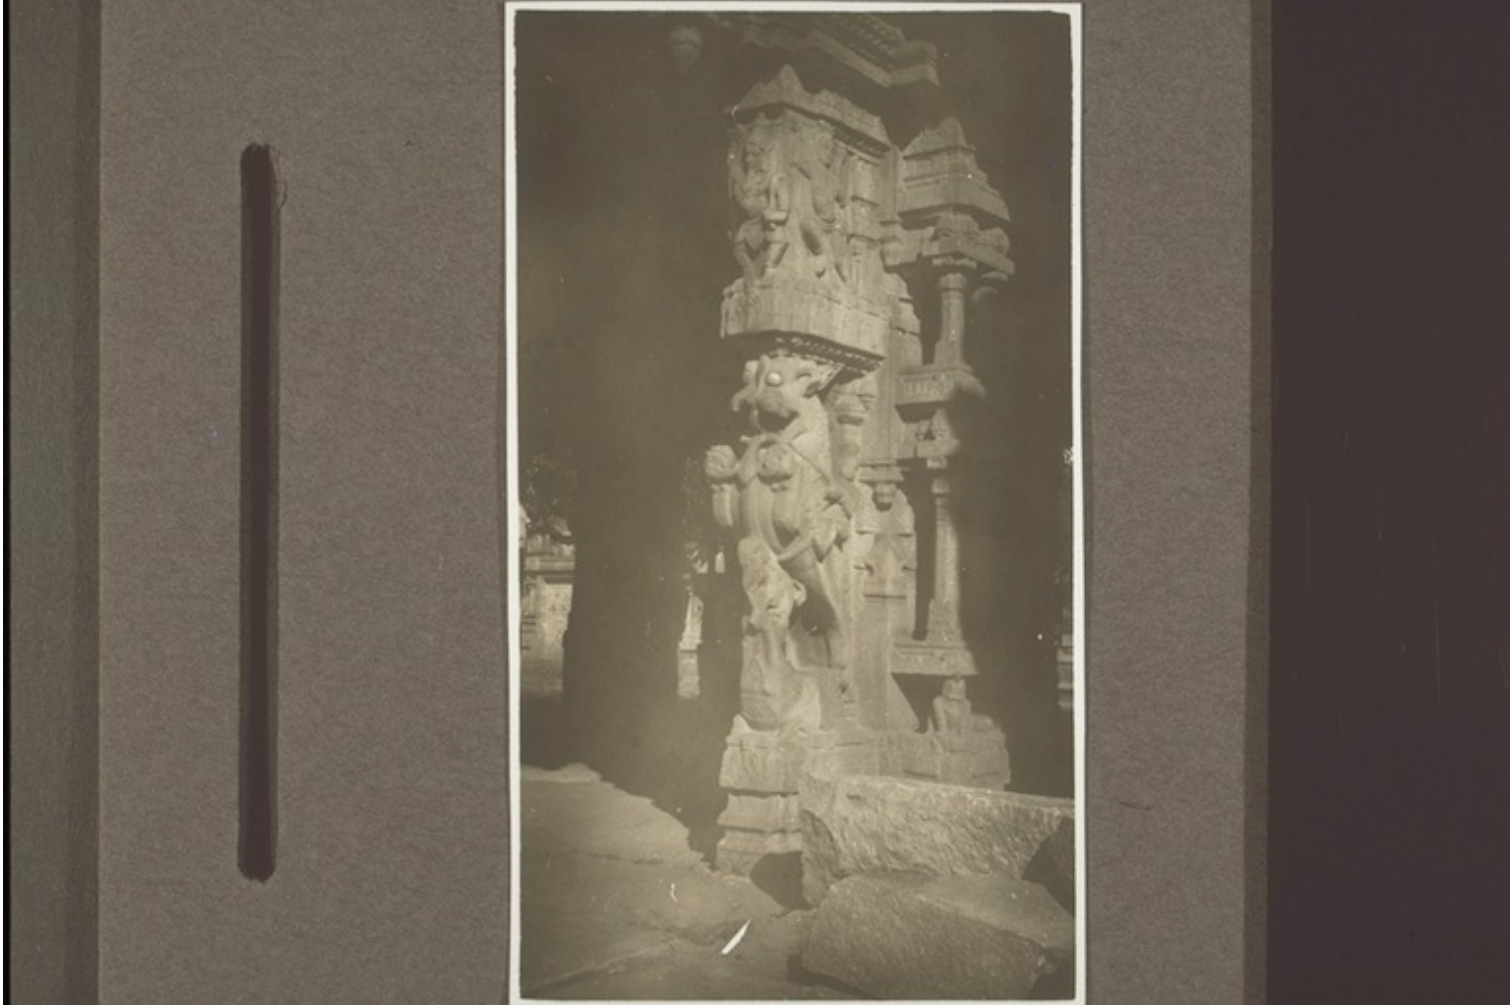

Basel Mission Archives

"Hampi: Vitthala Tempel. Säule. "

Title: "Hampi: Vitthala Tempel. Säule. "

Alternate title: Hampi. Vitthala temple. Pillars.

Ref. number: QC-30.041.0072

Date: Date late: 23.02.1932
Proper date: 30.10.1931-23.02.1932

Subject: [Geography]: Asia {continent}: India {modern state}: Karnataka {region}: Hampi {place}
[Themes]: architecture and settlement: architectural detail: architectural art
[Themes]: formal description: architectural view
[Themes]: music - art and literature: art: supernatural being - representation of: deity - representation of
[Themes]: religion and philosophy (general): Hinduism
[Themes]: architecture and settlement: architectural detail: pillar
[Themes]: special objects and materials: materials: stone: stone construction
[Themes]: religion and philosophy (phenomena): sacral buildings and settings: temple