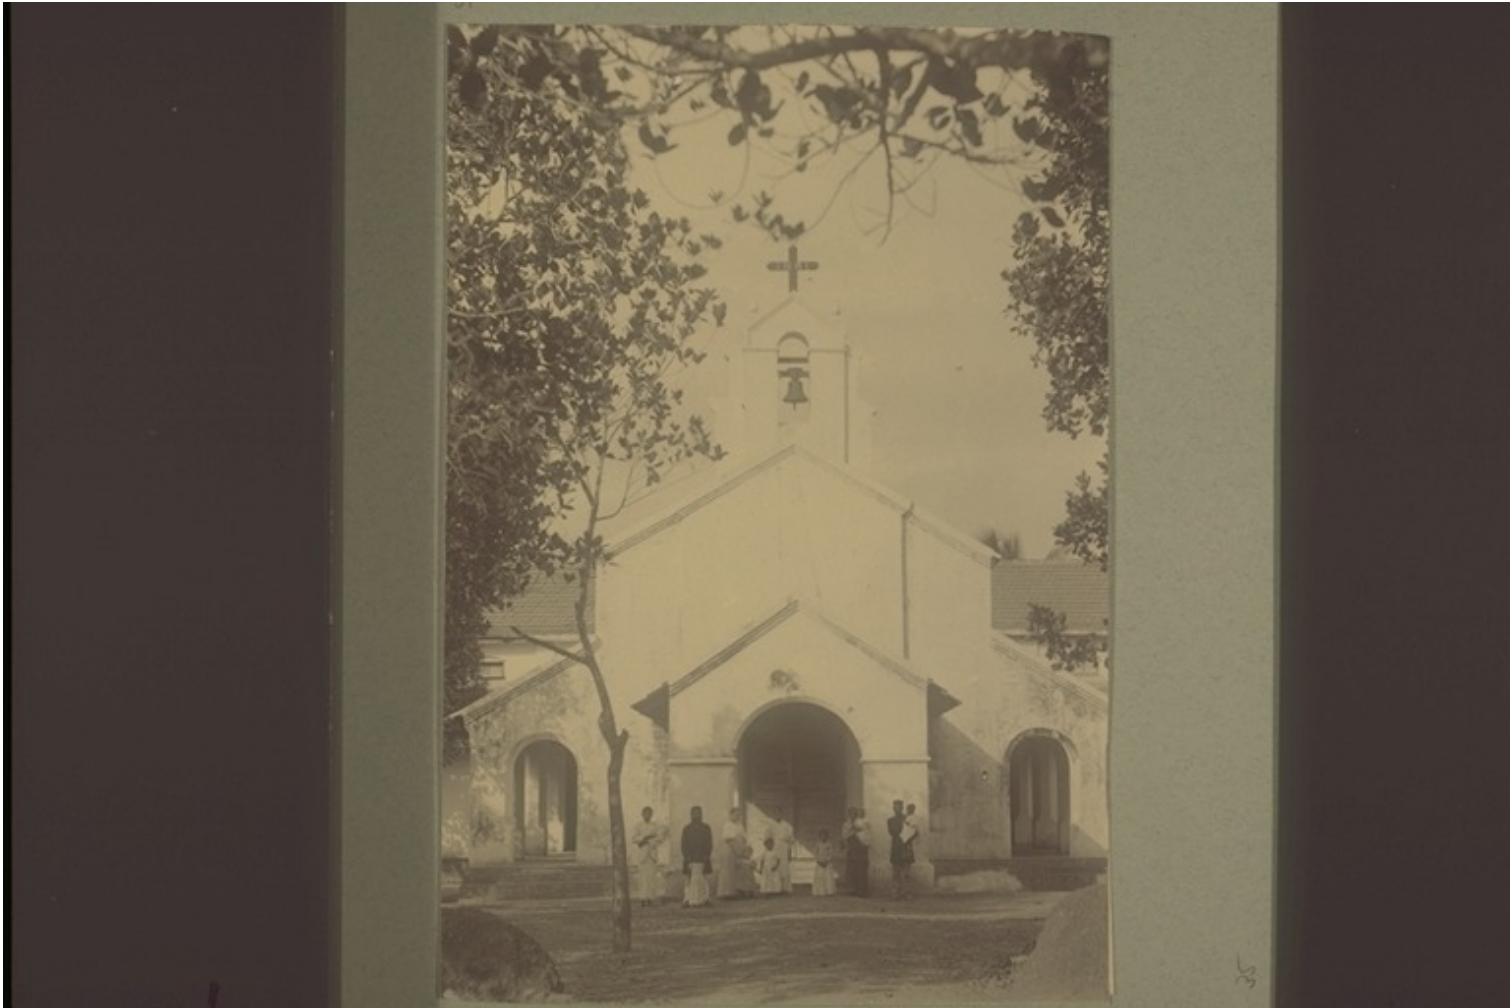

# Basel Mission Archives

---

"Kirche auf Netur. "

**Title:** "Kirche auf Netur. "

**Alternate title:** Church in Nettur.

**Ref. number:** QC-30.013.0034

**Subject:** [Geography]: Asia {continent}: India {modern state}: Kerala {region}:  
Tellicherry {place}: Nettur {place}  
[Themes]: formal description: architectural view  
[Themes]: music - art and literature: music and percussion: percussion  
instrument: bell  
[Themes]: social structure and socialization: gender - age and kinship: child  
[Themes]: religion and philosophy (general): Christianity: church  
[Themes]: religion and philosophy (general): Christianity: churchgoer f  
[Themes]: religion and philosophy (general): Christianity: churchgoer m  
[Themes]: religion and philosophy (general): Christianity: cross  
[Themes]: religion and philosophy (general): Christianity: mission station  
[Themes]: religion and philosophy (general): Christianity: missionary f  
[Themes]: architecture and settlement: architectural detail: porch

# Basel Mission Archives

---

[Archives catalogue]: Images: QC: QC-30: Memories of a journey.

**Type:** Still Image

**Format:** [Format]: 14.9cm x 10.2cm  
[Condition]: medium  
[Process]: b/w positive, paper print, gelatin-silver