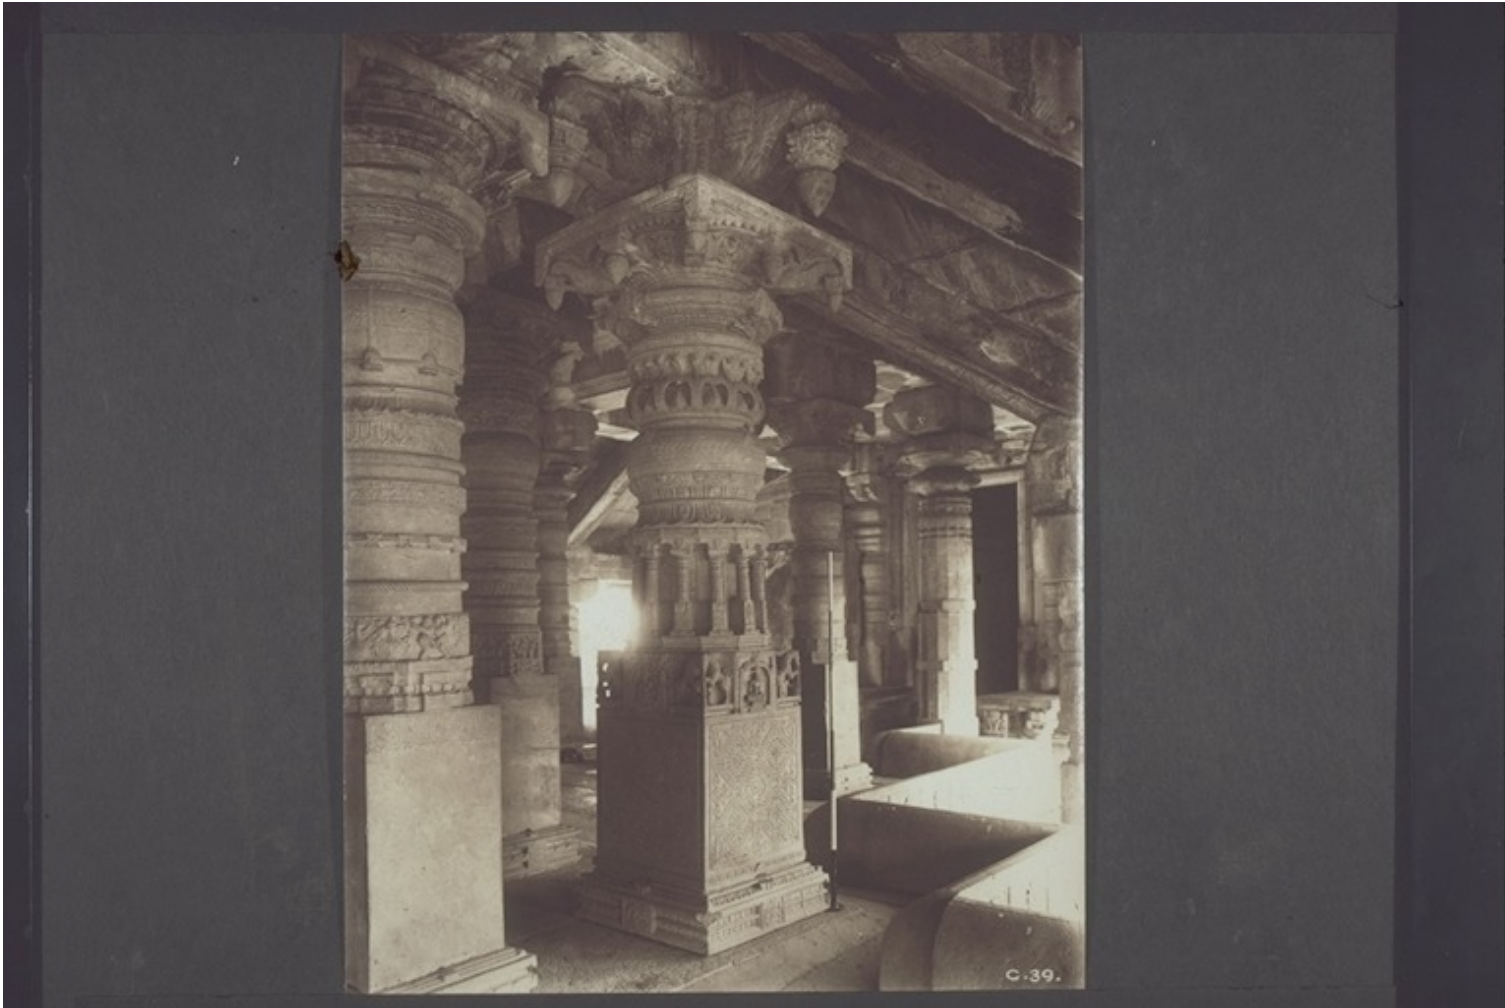

Basel Mission Archives

"C 39. Pillar from South-West-Corner of Bhiraderi Mandapa, Chandranatha Jain Temple, Mudabidri S. Kanara. "

Title: "C 39. Pillar from South-West-Corner of Bhiraderi Mandapa, Chandranatha Jain Temple, Mudabidri S. Kanara. "

Alternate title: C 39. Pillar from South-West-Corner of Bhiraderi Mandapa, Chandranatha Jain Temple, Mudabidri S. Kanara.

Ref. number: QC-30.011.0003

Creator: unknown studio

Date: Date late: 31.12.1920
Proper date: 01.01.1881-31.12.1920

Subject: [Photographers / Photo Studios]: unknown studio
[Institutions]: unknown studio
[Geography]: Asia {continent}: India {modern state}: Karnataka {region}: Moodabidri {place}
[Themes]: formal description: architectural view
[Themes]: architecture and settlement: architectural space: interior