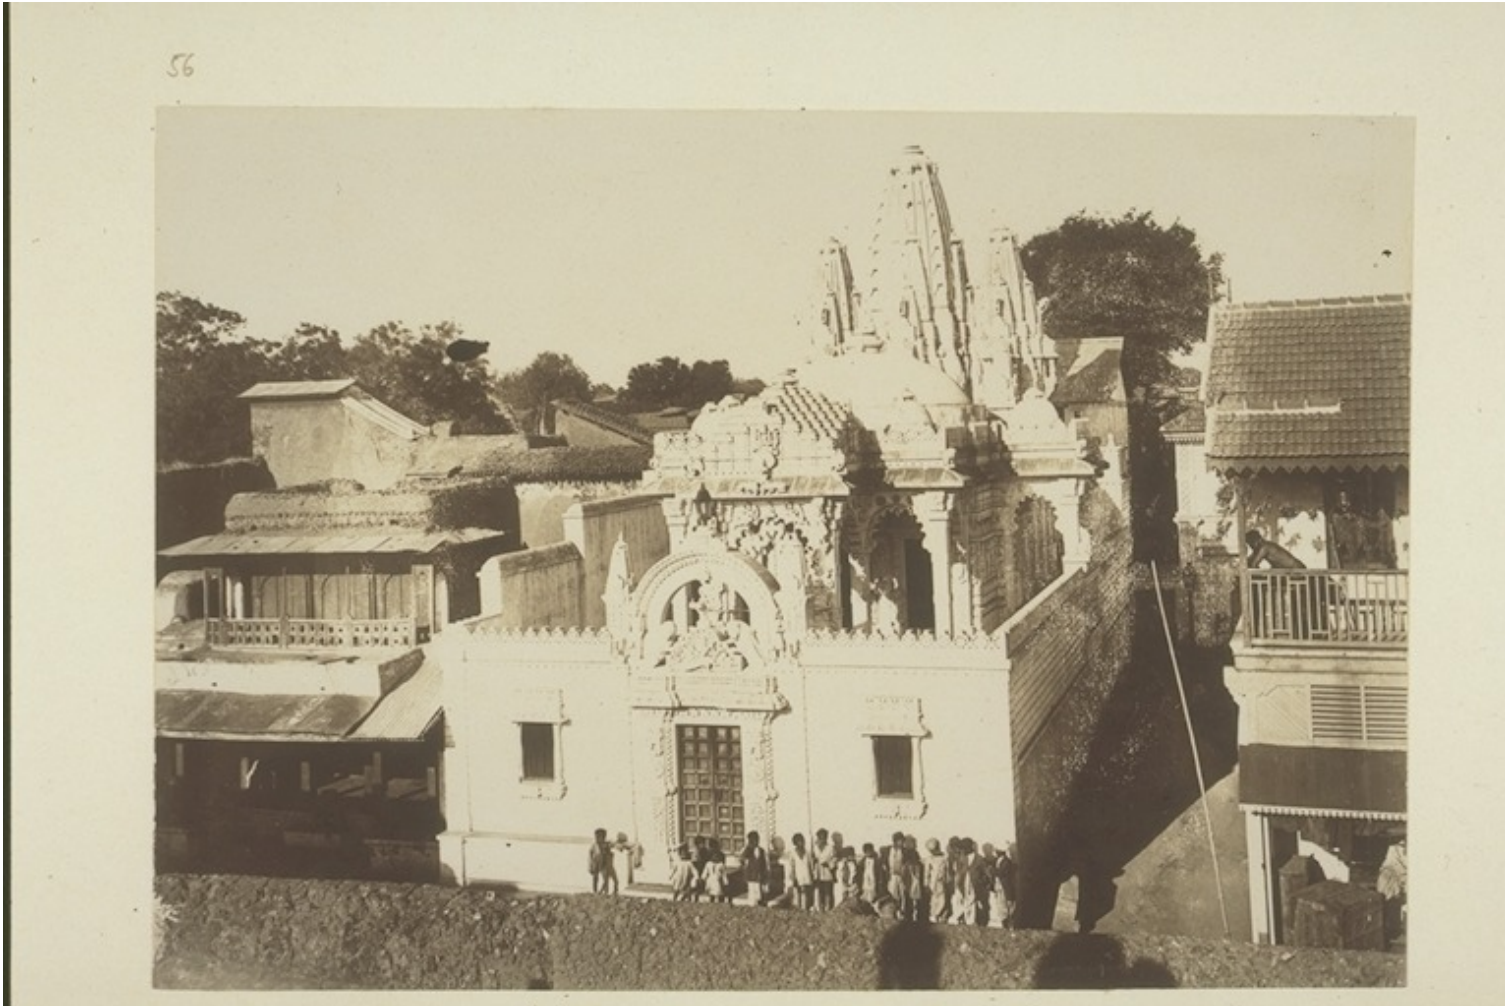

Basel Mission Archives

"Gujjerati-Tempel bei Hubli. "

Title: "Gujjerati-Tempel bei Hubli. "

Alternate title: Gujerati Temple near Hubli.

Ref. number: QC-30.007.0056

Date: Date late: 31.12.1920
Proper date: 01.01.1901-31.12.1920

Subject: [Geography]: Asia {continent}: India {modern state}: Gujarat {region}
[Geography]: Asia {continent}: India {modern state}: Karnataka {region}:
Hubli {place}
[Themes]: architecture and settlement: type and material of construction:
adobe
[Themes]: formal description: architectural view
[Themes]: architecture and settlement: architectural space: gate
[Themes]: religion and philosophy (general): Hinduism
[Themes]: social structure and socialization: gender - age and kinship: man
[Themes]: religion and philosophy (phenomena): sacral buildings and
settings: pagoda

Basel Mission Archives

[Themes]: religion and philosophy (phenomena): sacral buildings and settings: temple

[Themes]: architecture and settlement: architectural detail: wall

[Archives catalogue]: Images: QC: QC-30: Album.