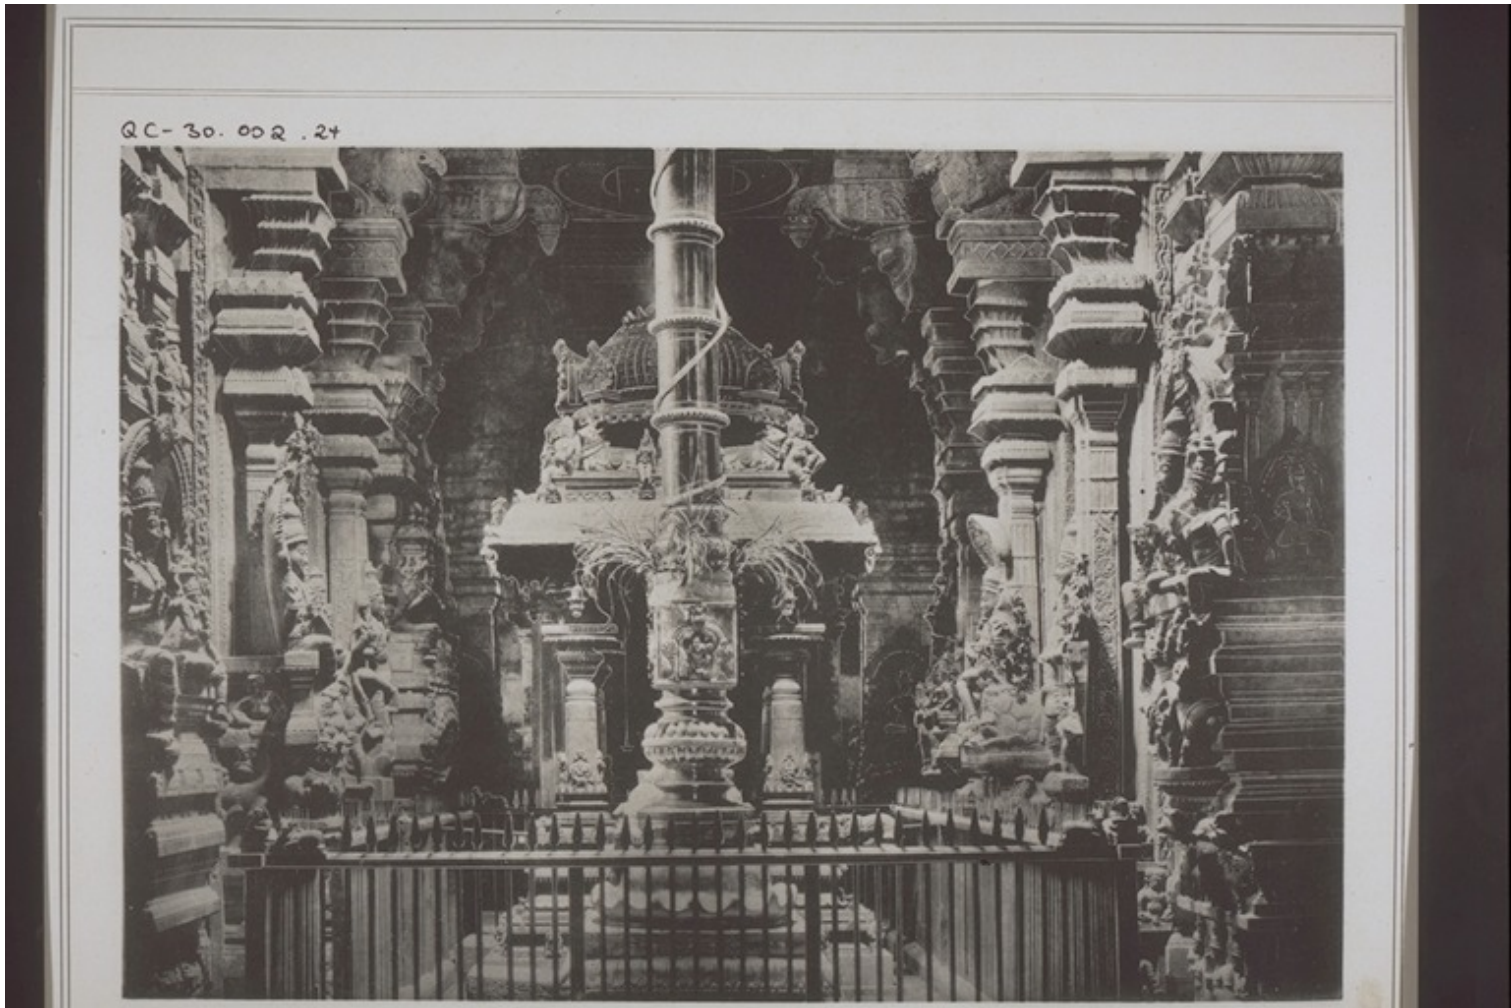

# Basel Mission Archives

"The Koda Stumbrum (Golden Flagstaff, Muntapam) Madura. "

**Title:** "The Koda Stumbrum (Golden Flagstaff, Muntapam) Madura. "

**Alternate title:** The Koda Stumbrum (Golden Flagstaff, Muntapam) Madura.

**Ref. number:** QC-30.002.0024

**Date:** Date late: 31.12.1940  
Proper date: 01.01.1911-31.12.1940

**Subject:** [Themes]: architecture and settlement: architectural detail: architectural art  
[Themes]: architecture and settlement: architectural detail  
[Themes]: music - art and literature: art: supernatural being - representation of: deity - representation of  
[Themes]: economy and daily life: agriculture and animal husbandry: fence  
[Themes]: administration and government: state ceremonies and symbols: pole  
[Themes]: special objects and materials: materials: gold  
[Themes]: religion and philosophy (general): Hinduism  
[Themes]: architecture and settlement: architectural detail: pillar  
[Themes]: music - art and literature: art: statue

# Basel Mission Archives

---

[Themes]: special objects and materials: materials: stone: stone construction  
[Themes]: religion and philosophy (phenomena): sacral buildings and settings: temple  
[Themes]: music - art and literature: art: wall decoration  
[Archives catalogue]: Images: QC: QC-30: untitled