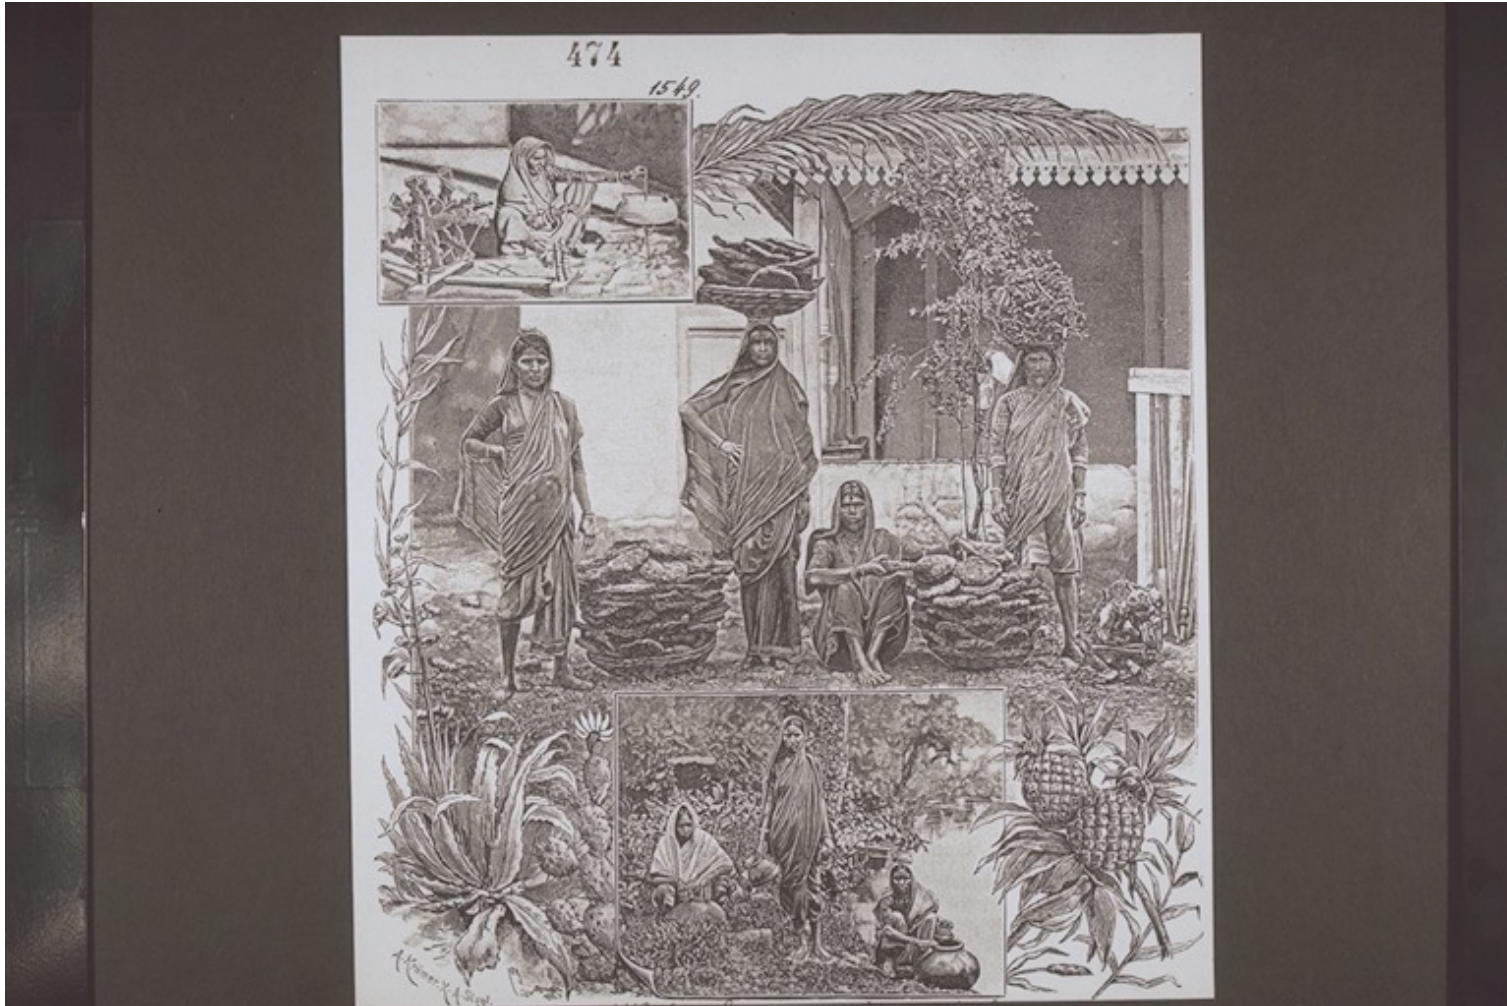

Basel Mission Archives

"Weibergruppe in Tamulland. "

Title: "Weibergruppe in Tamulland. "

Alternate title: A group of women in Tamil Nadu.

Ref. number: QC-30.001.0474

Subject: [Geography]: Asia {continent}: India {modern state}: Tamil Nadu {region}
[Themes]: anthropology of the body: adornment
[Themes]: environment: botany: agave
[Themes]: economy and daily life: craft production: basket
[Themes]: formal description: botanical arrangement
[Themes]: environment: botany: cactus
[Themes]: formal description: craftswomanship scene
[Themes]: economy and daily life: domestic economy: domestic scene
[Themes]: economy and daily life: agriculture and animal husbandry: dung
[Themes]: economy and daily life: domestic economy: food: pineapple
[Themes]: environment: physical environment: river
[Themes]: economy and daily life: craft production: spinning wheel
[Themes]: architecture and settlement: architectural detail: veranda

Basel Mission Archives

[Themes]: architecture and settlement: furnishings: vessel

[Themes]: economy and daily life: water supply

[Themes]: social structure and socialization: gender - age and kinship:
woman

[Themes]: social structure and socialization: gender - age and kinship:
woman: women's wear

[Themes]: economy and daily life: craft production: reel

[Archives catalogue]: Images: QC: QC-30: untitled

Type: