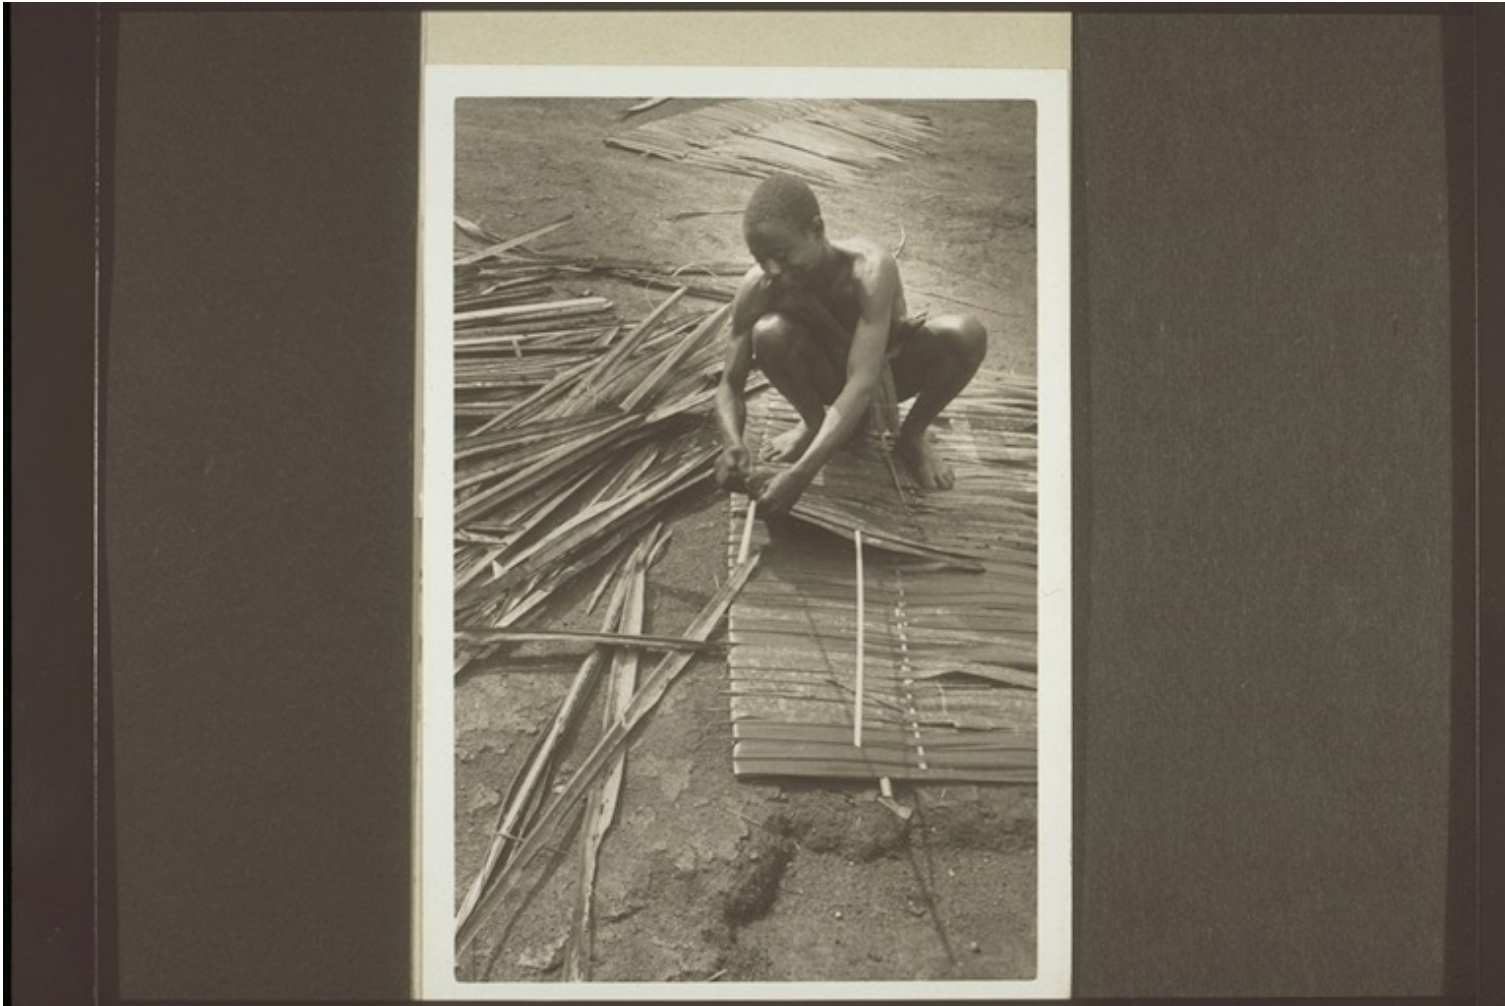

# Basel Mission Archives

---

"Verfertigung von Matten aus Palmblättern, die zum Decken des Kirchendaches in Eso bestimmt sind. "

- Title:** "Verfertigung von Matten aus Palmblättern, die zum Decken des Kirchendaches in Eso bestimmt sind. "
- Alternate title:** Preparing mats made of palm-leaves which will be used to cover the roof of the church in Eso.
- Ref. number:** E-30.89.028
- Creator:** Weber, Karl Heinrich (Mr)
- Date:** Date late: 31.12.1939  
Proper date: 01.01.1934-31.12.1939  
Acquisition year: 1939
- Subject:** [Individuals]: Weber, Karl Heinrich (Mr)  
[Photographers / Photo Studios]: Weber, Karl Heinrich (Mr)  
[Geography]: Africa {continent}: Cameroon {modern state}: North West Province {province}: Mezam {division}: Bali {region}: Bali {place}  
[Geography]: Africa {continent}: Cameroon {modern state}: North West

# Basel Mission Archives

---

Province {province}: Menchum-Boyo {division}: Esu {place}  
[Geography]: Bakobngwan {region}: Moghamo {region}  
[Themes]: religion and philosophy (general): Christianity: church  
[Themes]: economy and daily life: craft production: craftsman:  
craftsmanship scene  
[Themes]: economy and daily life: craft production: mat  
[Themes]: environment: botany: palm leaf  
[Themes]: architecture and settlement: architectural detail: roof: thatched  
roof  
[Themes]: economy and daily life: economy - general: worker m  
[Themes]: economy and daily life: craft production: mat weaving  
[Archives catalogue]: Images: E: E-30: Cameroon. People. Religion. 8b.

**Type:** Still Image

**Format:** [Format]: 9cm x 5.9cm  
[Condition]: good  
[Type of support]: cardboard  
[Process]: b/w positive, paper print, gelatin-silver

**Relation:** Group: E-30.89.028 Same images: QE-30.023.0003