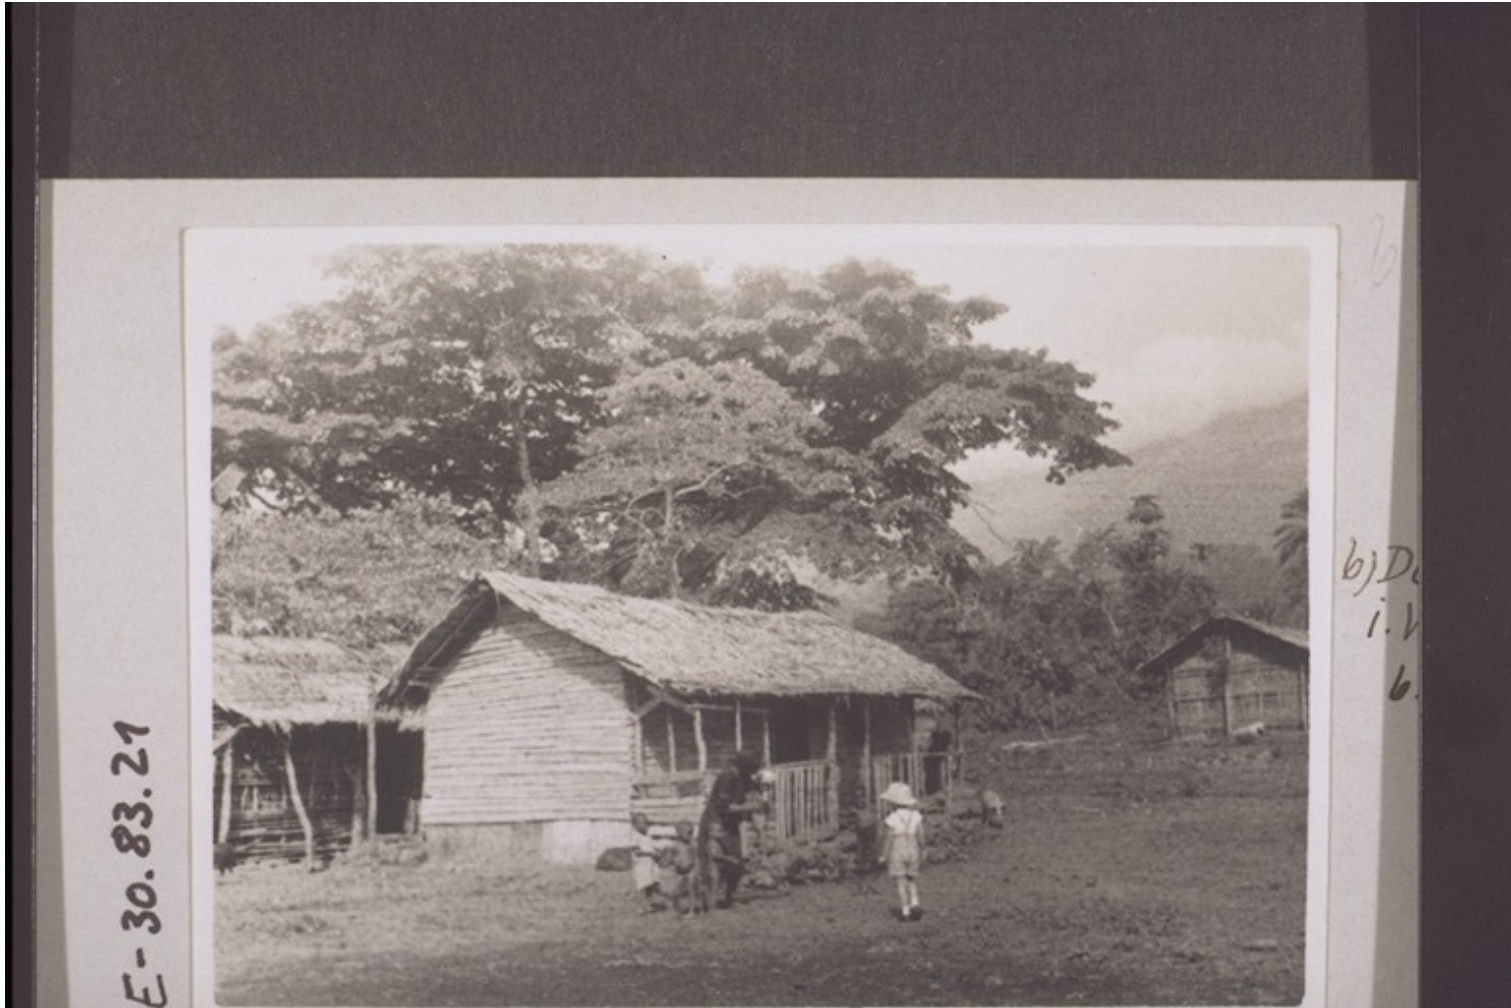

Basel Mission Archives

"Dorfpartie i. Wokwae b. Buea. "

Title: "Dorfpartie i. Wokwae b. Buea. "

Alternate title: A village scene in Wokwae near Buea.

Ref. number: E-30.83.021

Creator: Wildi, Hans (Mr)

Date: Date late: 31.12.1934
Proper date: 01.01.1924-31.12.1934
Acquisition year: 1934

Subject: [Individuals]: Wildi, Hans (Mr)
[Photographers / Photo Studios]: Wildi, Hans (Mr)
[Geography]: Africa {continent}: Cameroon {modern state}: South West Province {province}: Fako {division}: Buea {place}
[Geography]: Africa {continent}: Cameroon {modern state}: South West Province {province}: Fako {division}: Bokwae {place}
[Themes]: architecture and settlement: type and material of construction
[Themes]: architecture and settlement: settlement: village: village view

Basel Mission Archives

[Archives catalogue]: Images: E: E-30: Cameroon. Secular themes. 3. Photographs by Wildi, a. Travelling, nature, scenery, huts, villages; b. Indigenous people and their occupations.