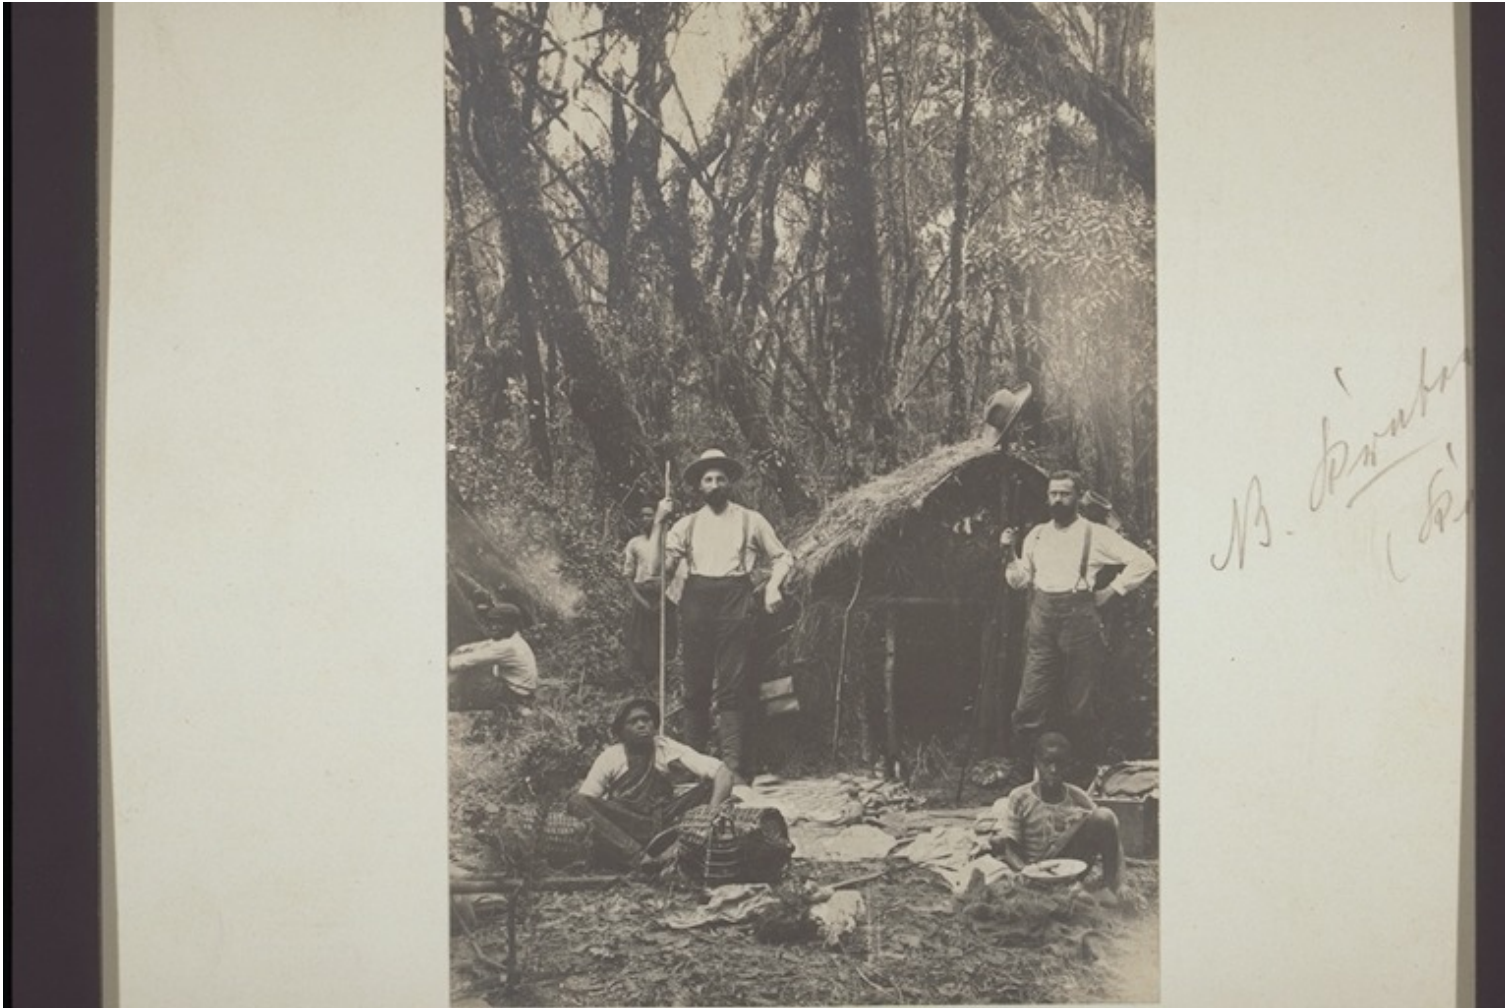

Basel Mission Archives

"Unterkunftshütte am neuen Krater des Kamerunberges. - Miss. Stahl, Miss. F. Spellenberg. "

- Title:** "Unterkunftshütte am neuen Krater des Kamerunberges. - Miss. Stahl, Miss. F. Spellenberg. "
- Alternate title:** Rest camp by the new crater on Cameron mountain. The missionaries Stahl and F. Spellenberg.
- Ref. number:** E-30.44.029
- Creator:** Schwarz, Eugen (Mr)
- Date:** Date late: 31.12.1912
Proper date: 01.01.1907-31.12.1912
Acquisition year: 1912 ca.
- Subject:** [Individuals]: Schwarz, Eugen (Mr)
[Individuals]: Spellenberg, Friedrich Matthias Daniel (Mr)
[Individuals]: Stahl, Gottlieb Heinrich (Mr)
[Photographers / Photo Studios]: Schwarz, Eugen (Mr)
[Photographers / Photo Studios]: Spellenberg, Friedrich Matthias Daniel (Mr)

Basel Mission Archives

[Geography]: Africa {continent}: Cameroon {modern state}
[Geography]: Africa {continent}: Cameroon {modern state}: Cameroon {other geogr names}: Cameroon (mountain) {other geogr names}
[Themes]: travel and transport: travel and transport - general: carrier m
[Themes]: environment: physical environment: crater
[Themes]: communication: group
[Themes]: travel and transport: travel and transport - general: luggage
[Themes]: social structure and socialization: gender - age and kinship: man: men's wear
[Themes]: religion and philosophy (general): Christianity: missionary m
[Themes]: travel and transport: infrastructure: rest house
[Archives catalogue]: Images: E: E-30: Cameroon. Physical geography. Mountains and hills. 44 a. Manenguba mountains, Eloche, Cameroon Mountain, Fako; b. Nkambeng, Bayong mountains.