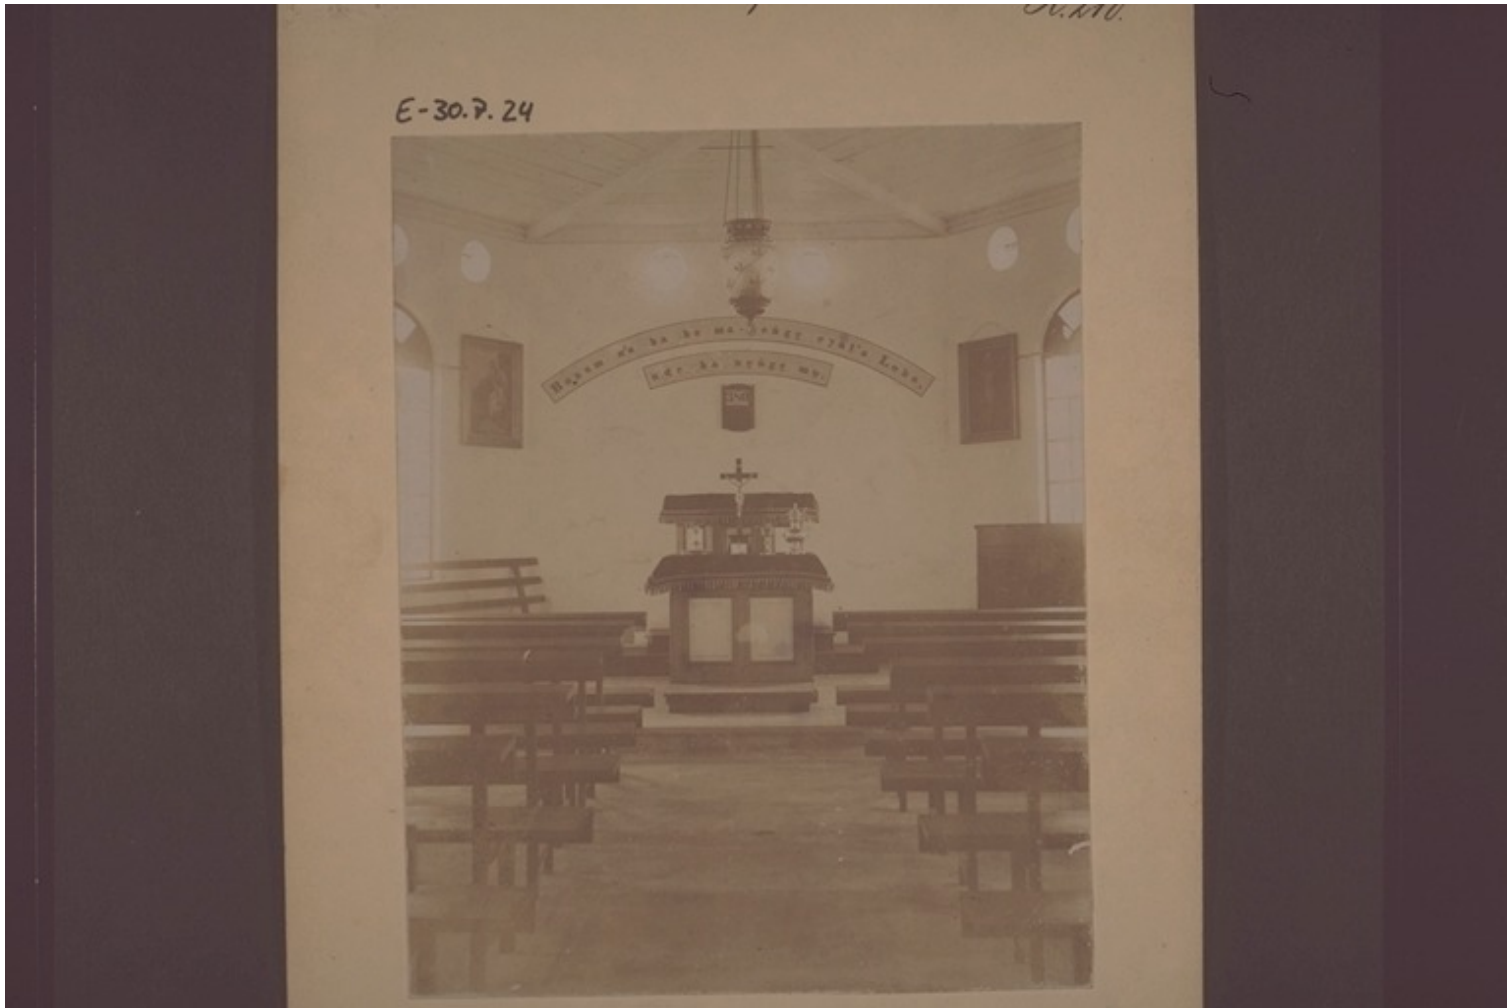

Basel Mission Archives

"Inneres der Kapelle in Bonaberi, Kamerun. Inschrift: 'Selig sind, die Gottes Wort hören und bewahren.'."

- Title:** "Inneres der Kapelle in Bonaberi, Kamerun. Inschrift: 'Selig sind, die Gottes Wort hören und bewahren.'."
- Alternate title:** Interior of the church in Bonaberi, Cameroon. The text reads: Blessed are they who hear God's word and treasure it in their hearts.
- Ref. number:** E-30.07.024
- Creator:** Spellenberg, Gottlieb Friedrich (Mr)
- Date:** Date late: 31.12.1897
Proper date: 01.01.1896-31.12.1897
Acquisition year: 1897 (?)
- Subject:** [Individuals]: Jesus Christ (biblical figure)
[Individuals]: Spellenberg, Gottlieb Friedrich (Mr)
[Photographers / Photo Studios]: Spellenberg, Gottlieb Friedrich (Mr)
[Geography]: Africa {continent}: Cameroon {modern state}: Littoral {province}: Douala {place}: Bonaberi {place}