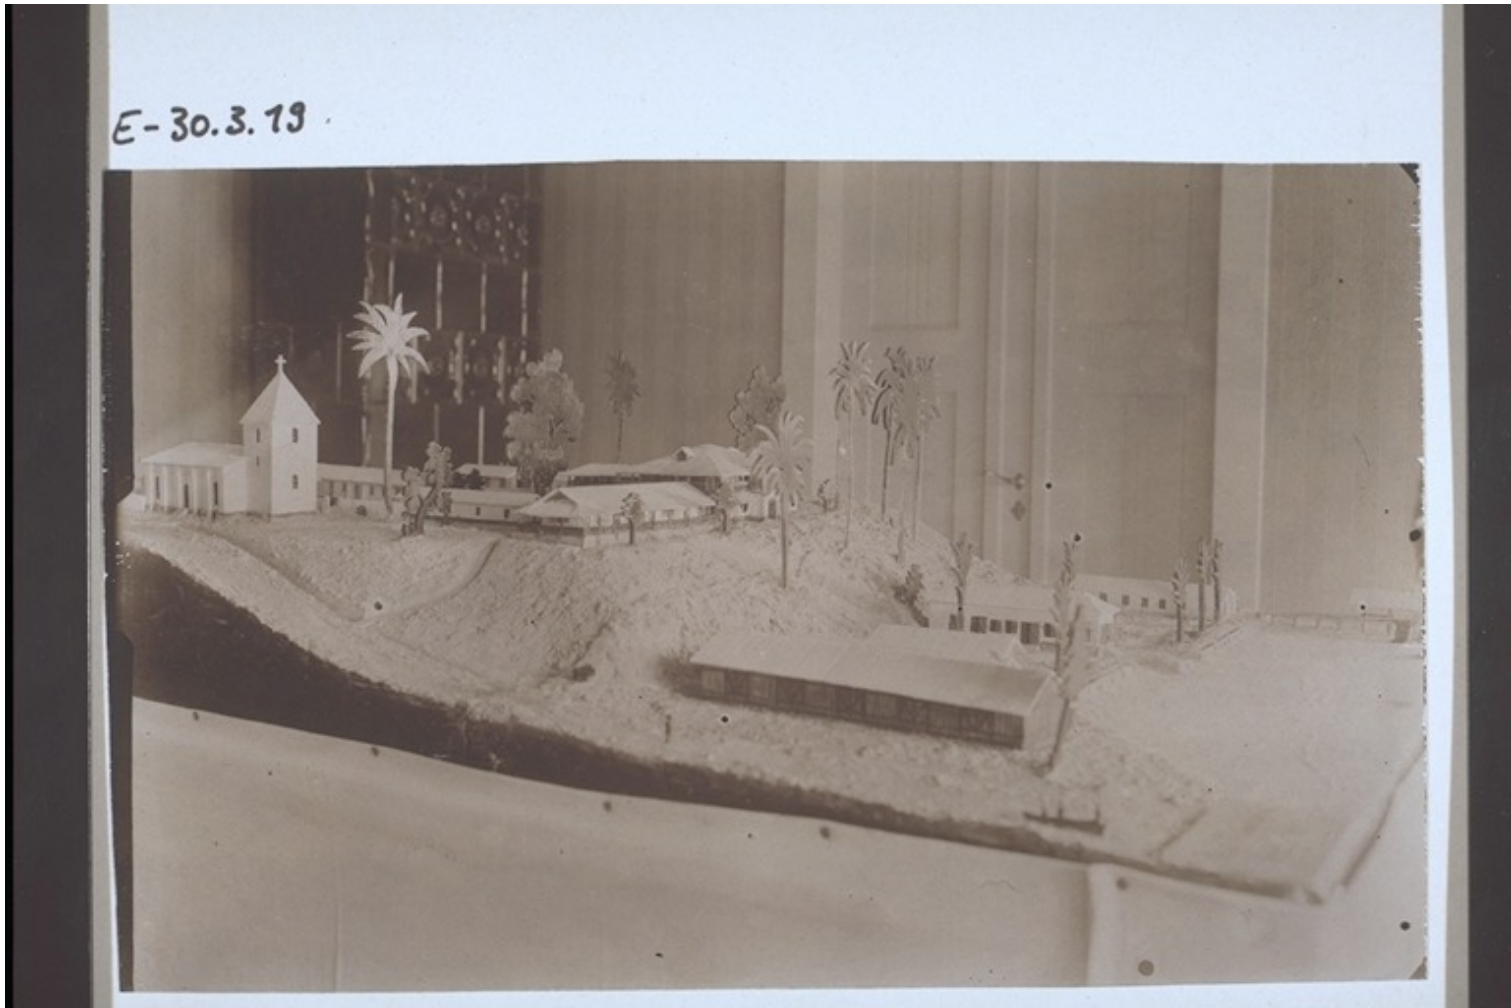

Basel Mission Archives

"Modell der Station Bonaku. "

Title: "Modell der Station Bonaku. "

Alternate title: Model of the [Mission] Station in Bonaku.

Ref. number: E-30.03.019

Creator: Gruner, Hans Rudolf (Mr)

Date: Date late: 31.12.1908
Proper date: 01.01.1895-31.12.1908
Acquisition year: 1908

Subject: [Individuals]: Gruner, Hans Rudolf (Mr)
[Photographers / Photo Studios]: Gruner, Hans Rudolf (Mr)
[Geography]: Africa {continent}: Cameroon {modern state}
[Themes]: religion and philosophy (general): Christianity: church
[Themes]: architecture and settlement: architectural space: interior
[Themes]: religion and philosophy (general): Christianity: mission station
[Themes]: music - art and literature: art: model
[Themes]: environment: botany: palm

Basel Mission Archives

[Themes]: architecture and settlement: settlement: town: town view
[Archives catalogue]: Images: E: E-30: Cameroon, Duala, Bonaku, main mission station. 3.a. Mission station without the church, b. Bonaku mission station with the church, c. Bonaku Churchyard, d. Bonaku missionaries and children.