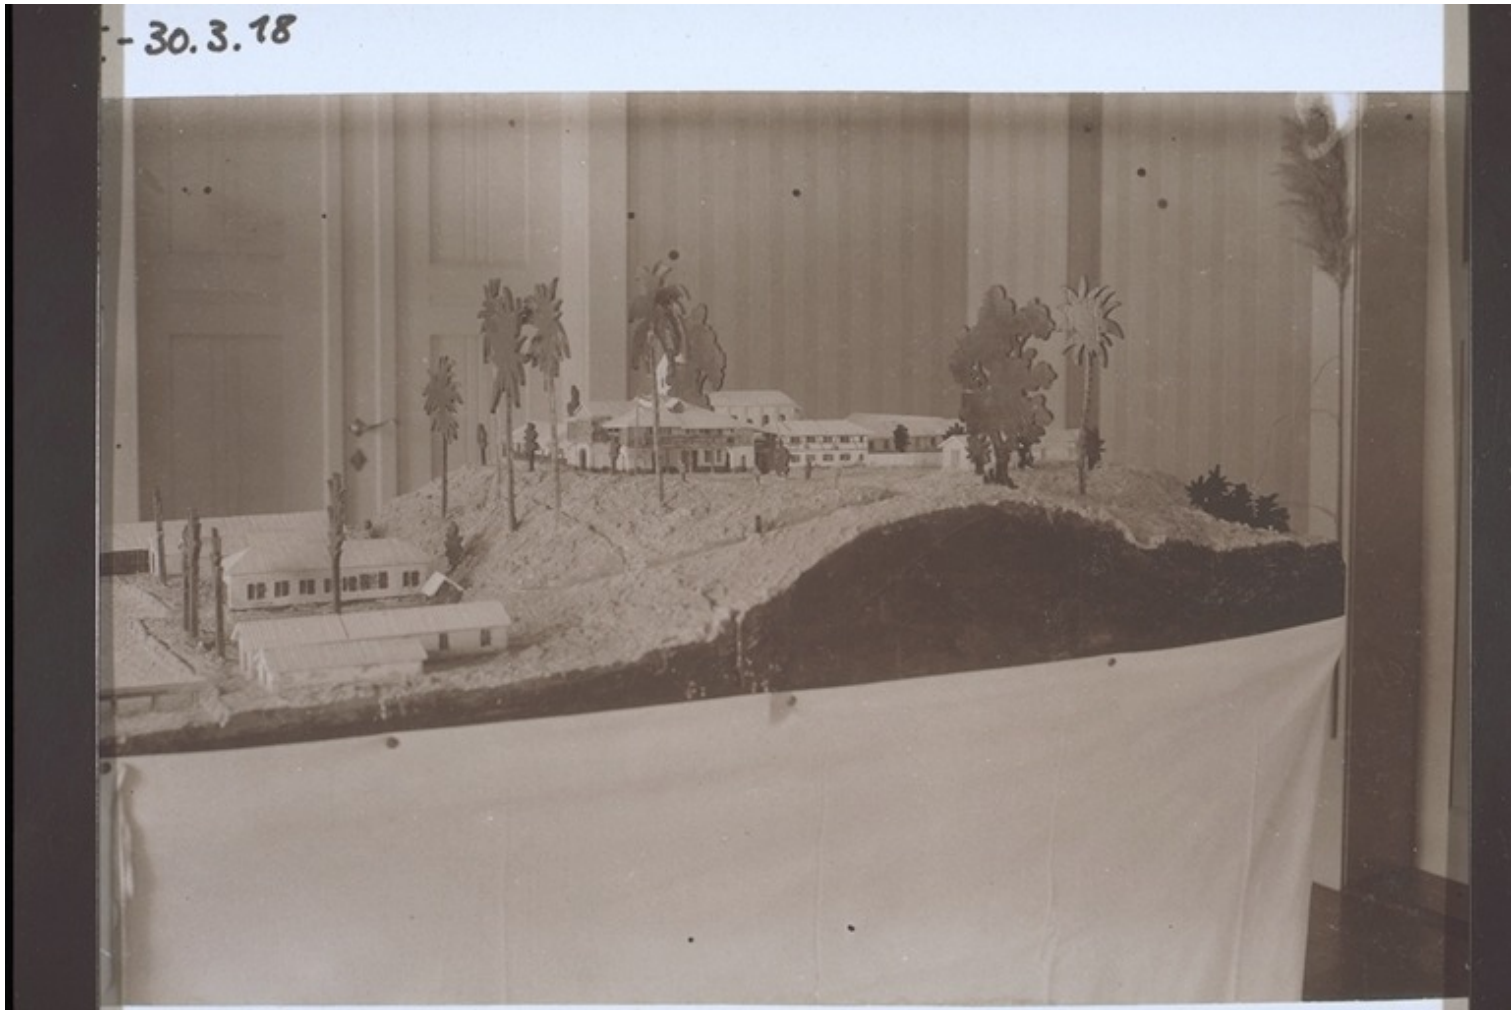

Basel Mission Archives

"Modell der Station Bonaku. "

Title: "Modell der Station Bonaku. "

Alternate title: Model of the [Mission] Station in Bonaku.

Ref. number: E-30.03.018

Creator: Gruner, Hans Rudolf (Mr)

Date:

Subject: [Individuals]: Gruner, Hans Rudolf (Mr)
[Photographers / Photo Studios]: Gruner, Hans Rudolf (Mr)
[Geography]: Africa {continent}: Cameroon {modern state}: Littoral {province}: Douala {place}: Bonaku {place}
[Themes]: religion and philosophy (general): Christianity: mission station
[Themes]: music - art and literature: art: model
[Archives catalogue]: Images: E: E-30: Cameroon, Duala, Bonaku, main mission station. 3.a. Mission station without the church, b. Bonaku mission station with the church, c. Bonaku Churchyard, d. Bonaku missionaries and children.