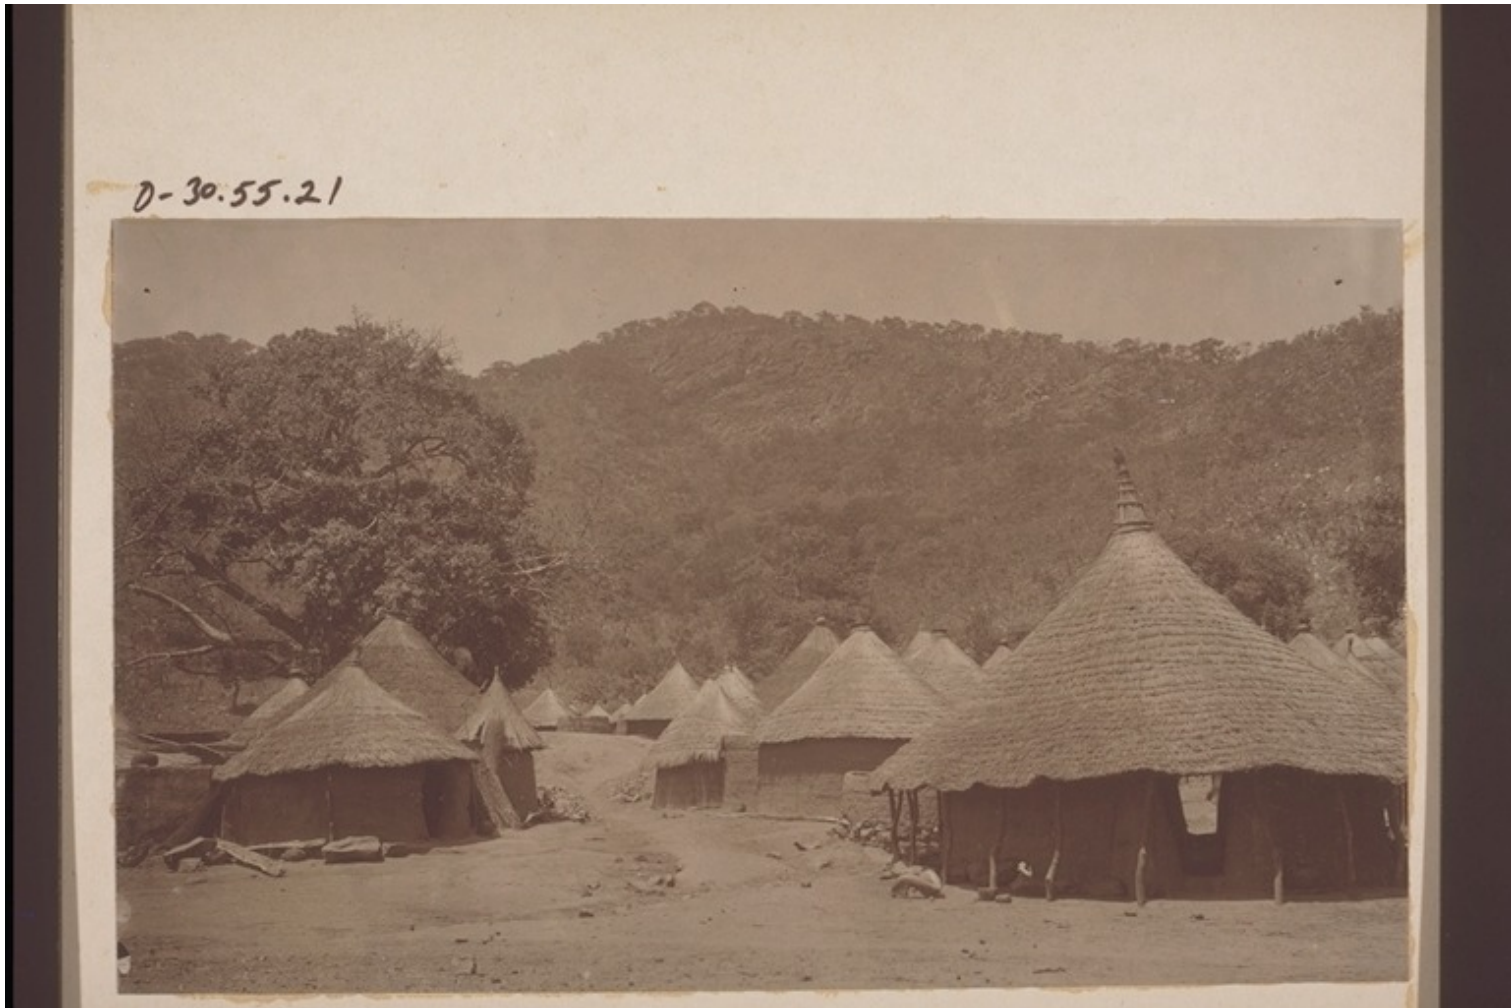

Basel Mission Archives

"Dorf nördlich von Bassari. "

Title: "Dorf nördlich von Bassari. "

Alternate title: Village north of Bassari.

Ref. number: D-30.55.021

Creator: Fisch, Rudolf (Mr)

Date: Date late: 23.03.1910
Proper date: 22.03.1910-23.03.1910

Subject: [Individuals]: Fisch, Rudolf (Mr)
[Photographers / Photo Studios]: Fisch, Rudolf (Mr)
[Geography]: Africa {continent}: Togo {modern state}: Bassari {place}
[Geography]: Kaburi {people}
[Themes]: architecture and settlement: types of buildings: roundhouse
[Themes]: architecture and settlement: architectural detail: roof: thatched roof
[Themes]: architecture and settlement: settlement: village
[Archives catalogue]: Images: D: D-30: North Togo. The larger [sic!] tribes'

Basel Mission Archives

areas. Moba, Konkomba, Banjeli.

Type: Still Image

Format: [Format]: 8.6cm x 14.4cm
[Condition]: good
[Type of support]: cardboard
[Process]: b/w positive, paper print, collodion

Relation: Group: D-30.55.021 Same images: QD-32.008.0102