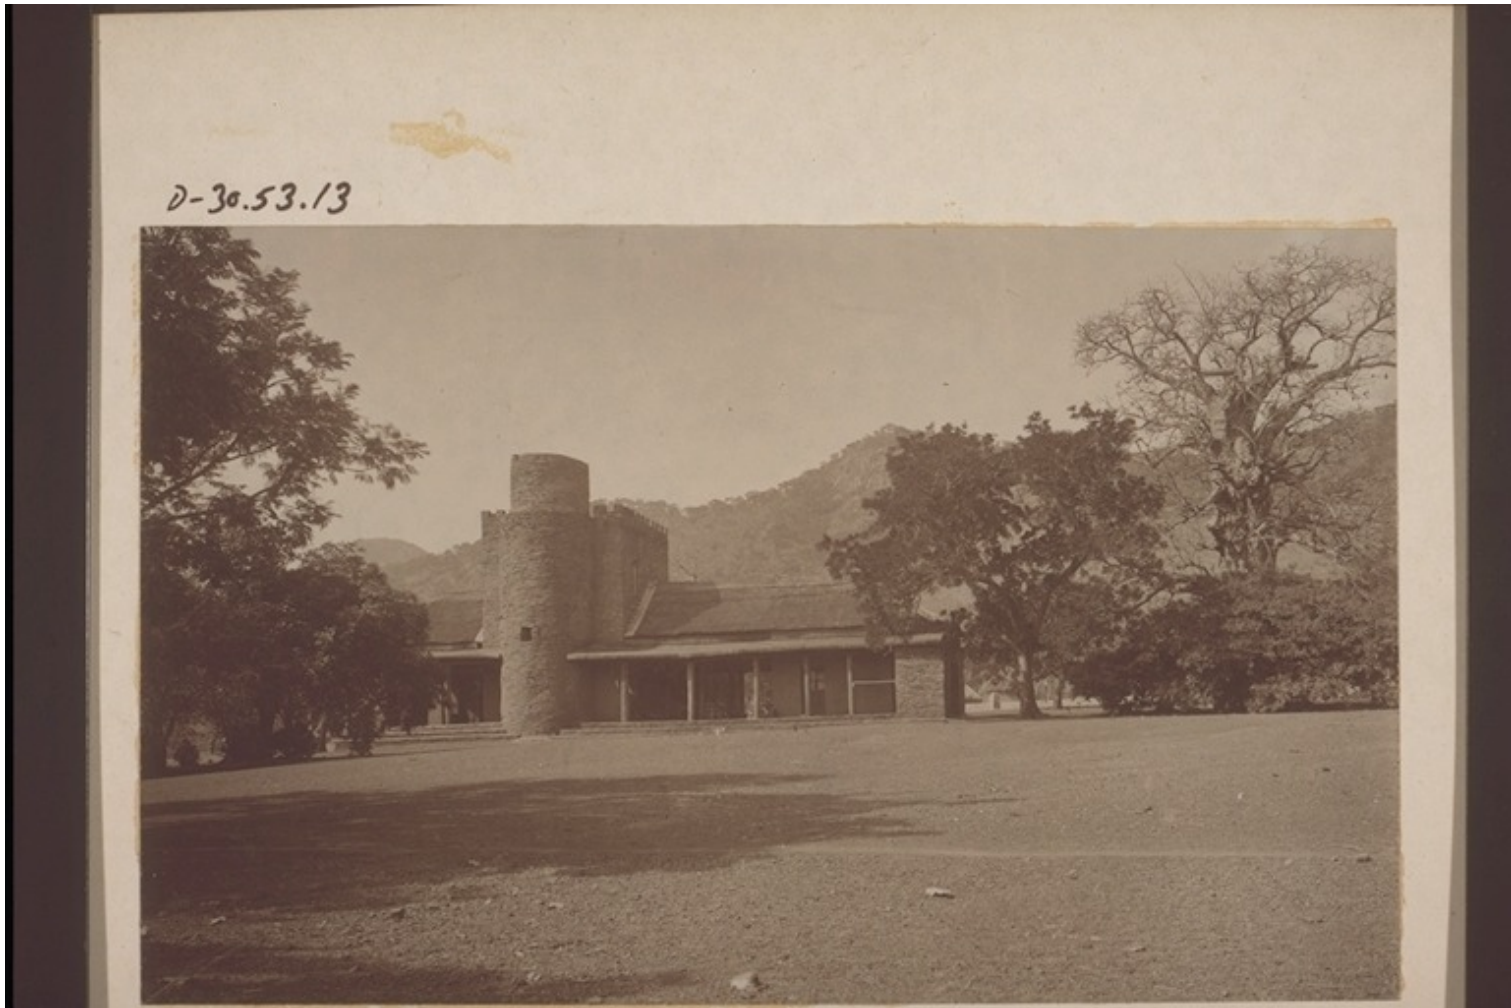

Basel Mission Archives

"Regierungsstation Bassari. "

Title: "Regierungsstation Bassari. "

Alternate title: Government station Bassari.

Ref. number: D-30.53.013

Creator: Fisch, Rudolf (Mr)

Date: Proper date: 23.03.1910

Subject: [Individuals]: Fisch, Rudolf (Mr)
[Photographers / Photo Studios]: Fisch, Rudolf (Mr)
[Geography]: Africa {continent}: Togo {modern state}: Bassari {place}
[Themes]: administration and government: administration and government - general: government station
[Themes]: special objects and materials: materials: stone: stone wall
[Themes]: architecture and settlement: types of buildings: tower
[Archives catalogue]: Images: D: D-30: Gold Coast. Mission and Government stations (North Togo). A. Basel Mission: Yendi. B. German Government stations: Yendi. C. Bassari. D. Sansane Mangu, e. Sokode, f. English

Basel Mission Archives

Government station Tamale.

Type: Still Image

Format: [Format]: 8.7cm x 14.1cm
[Condition]: good
[Type of support]: cardboard
[Process]: b/w positive, paper print, collodion

Relation: Group: D-30.53.013 Same images: QD-32.008.0104