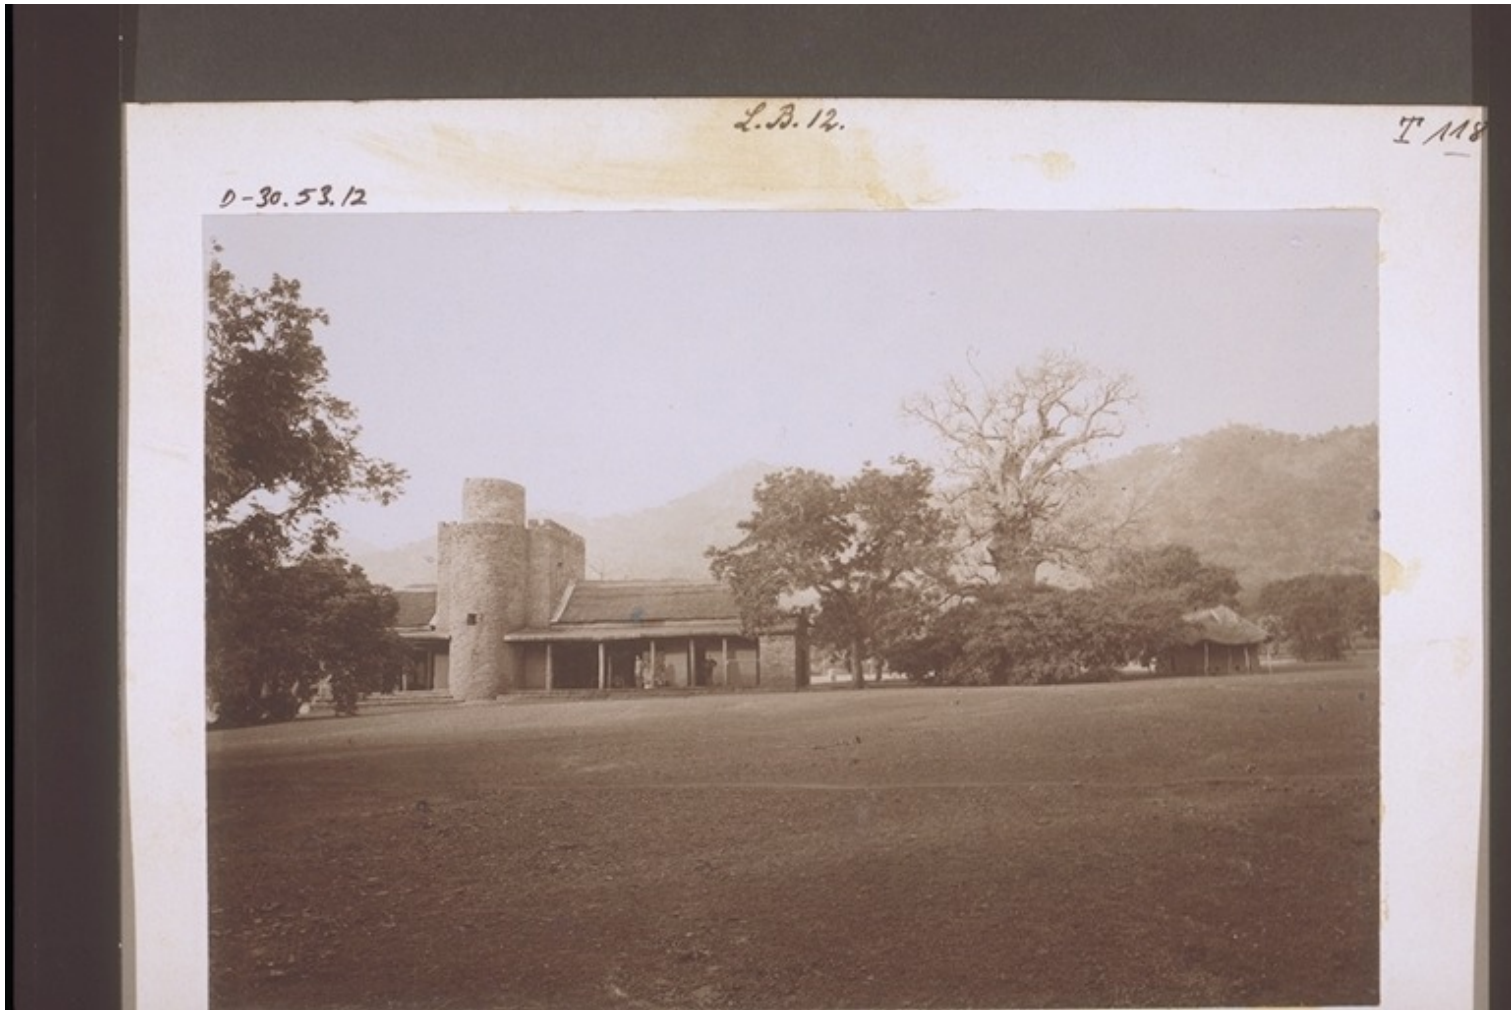

Basel Mission Archives

"Stationsgebäude Bassari. "

Title: "Stationsgebäude Bassari. "

Alternate title: Station buildings Bassari.

Ref. number: D-30.53.012

Creator: Fisch, Rudolf (Mr)

Date: Proper date: 23.03.1910

Subject: [Individuals]: Fisch, Rudolf (Mr)
[Photographers / Photo Studios]: Fisch, Rudolf (Mr)
[Geography]: Africa {continent}: Togo {modern state}: Bassari {place}
[Themes]: administration and government: administration and government - general: government station
[Themes]: special objects and materials: materials: stone: stone wall
[Themes]: architecture and settlement: types of buildings: tower
[Archives catalogue]: Images: D: D-30: Gold Coast. Mission and Government stations (North Togo). A. Basel Mission: Yendi. B. German Government stations: Yendi. C. Bassari. D. Sansane Mangu, e. Sokode, f. English

Basel Mission Archives

Government station Tamale.

Type: Still Image

Format: [Condition]: medium
[Type of support]: cardboard
[Process]: b/w positive, paper print, collodion

Relation: Group: D-30.53.012 Same images: QD-30.033.0062, QW-30.006.0018, QD-32.008.0177