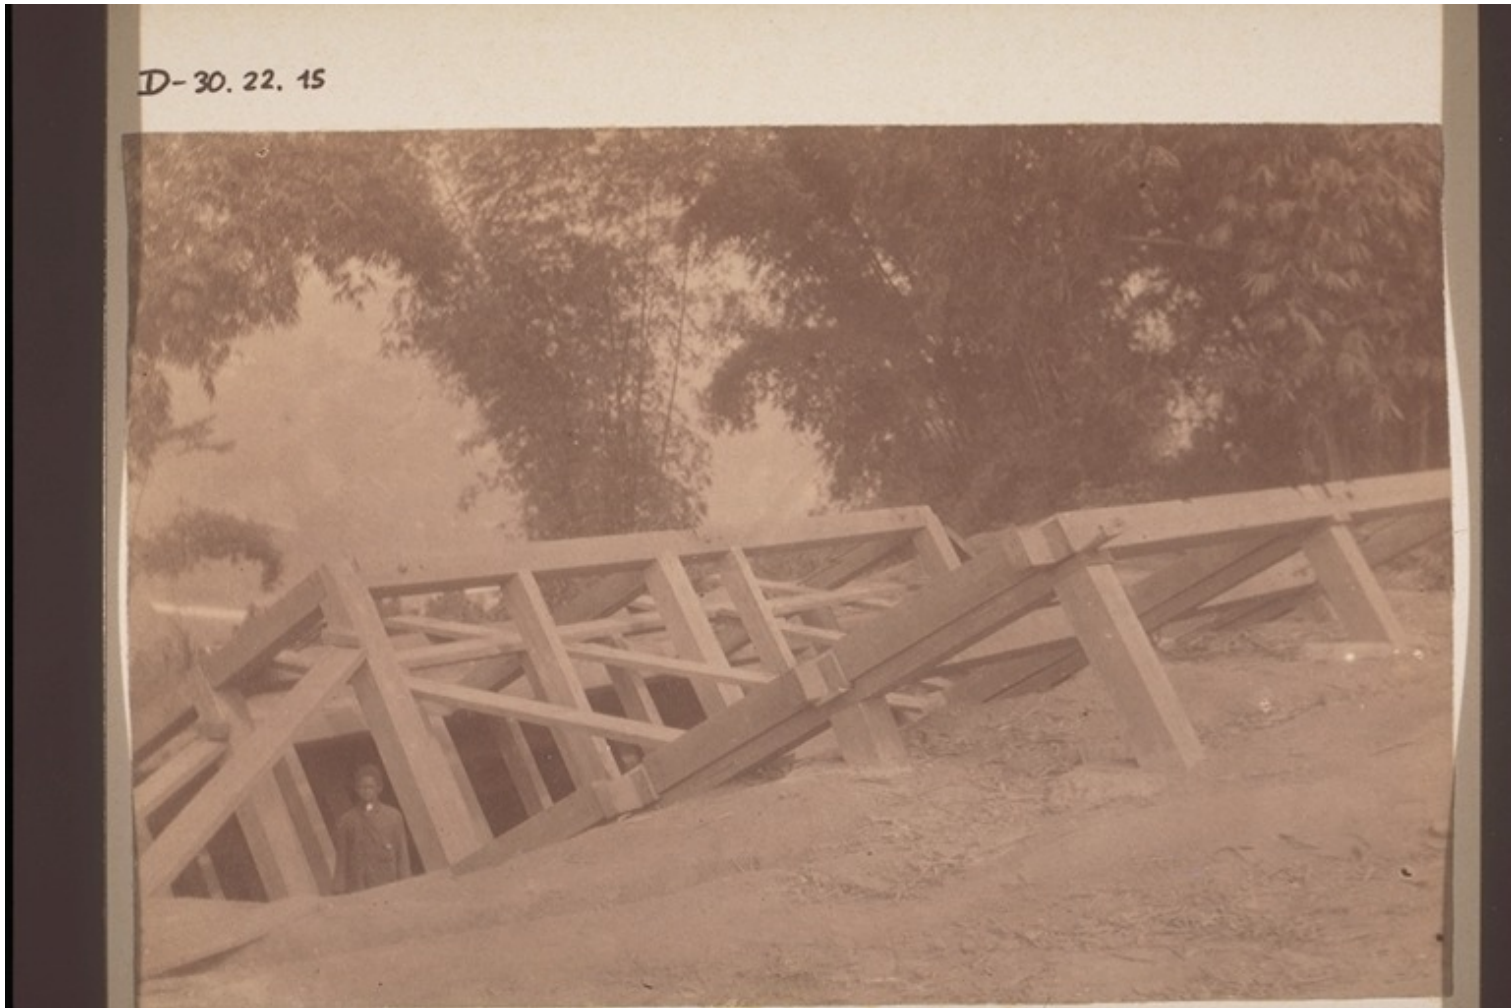

Basel Mission Archives

"Ausgang eines Goldschachtes (ohne Deckel). Schiefe Balkenanlage sichtbar. "

Title: "Ausgang eines Goldschachtes (ohne Deckel). Schiefe Balkenanlage sichtbar. "

Alternate title: The exit from a gold-mine (without the roof over the shaft). The sloping beams of the construction are visible.

Ref. number: D-30.22.015

Creator: Schultze, Max Otto (Mr)

Date: Date late: 31.12.1904
Proper date: 01.01.1900-31.12.1904

Subject: [Individuals]: Schultze, Max Otto (Mr)
[Photographers / Photo Studios]: Schultze, Max Otto (Mr)
[Geography]: Africa {continent}: Ghana {modern state}
[Themes]: special objects and materials: materials: gold
[Themes]: economy and daily life: techniques of mineral extraction: mine
[Themes]: architecture and settlement: architectural space: pit
[Themes]: architecture and settlement: type and material of construction: