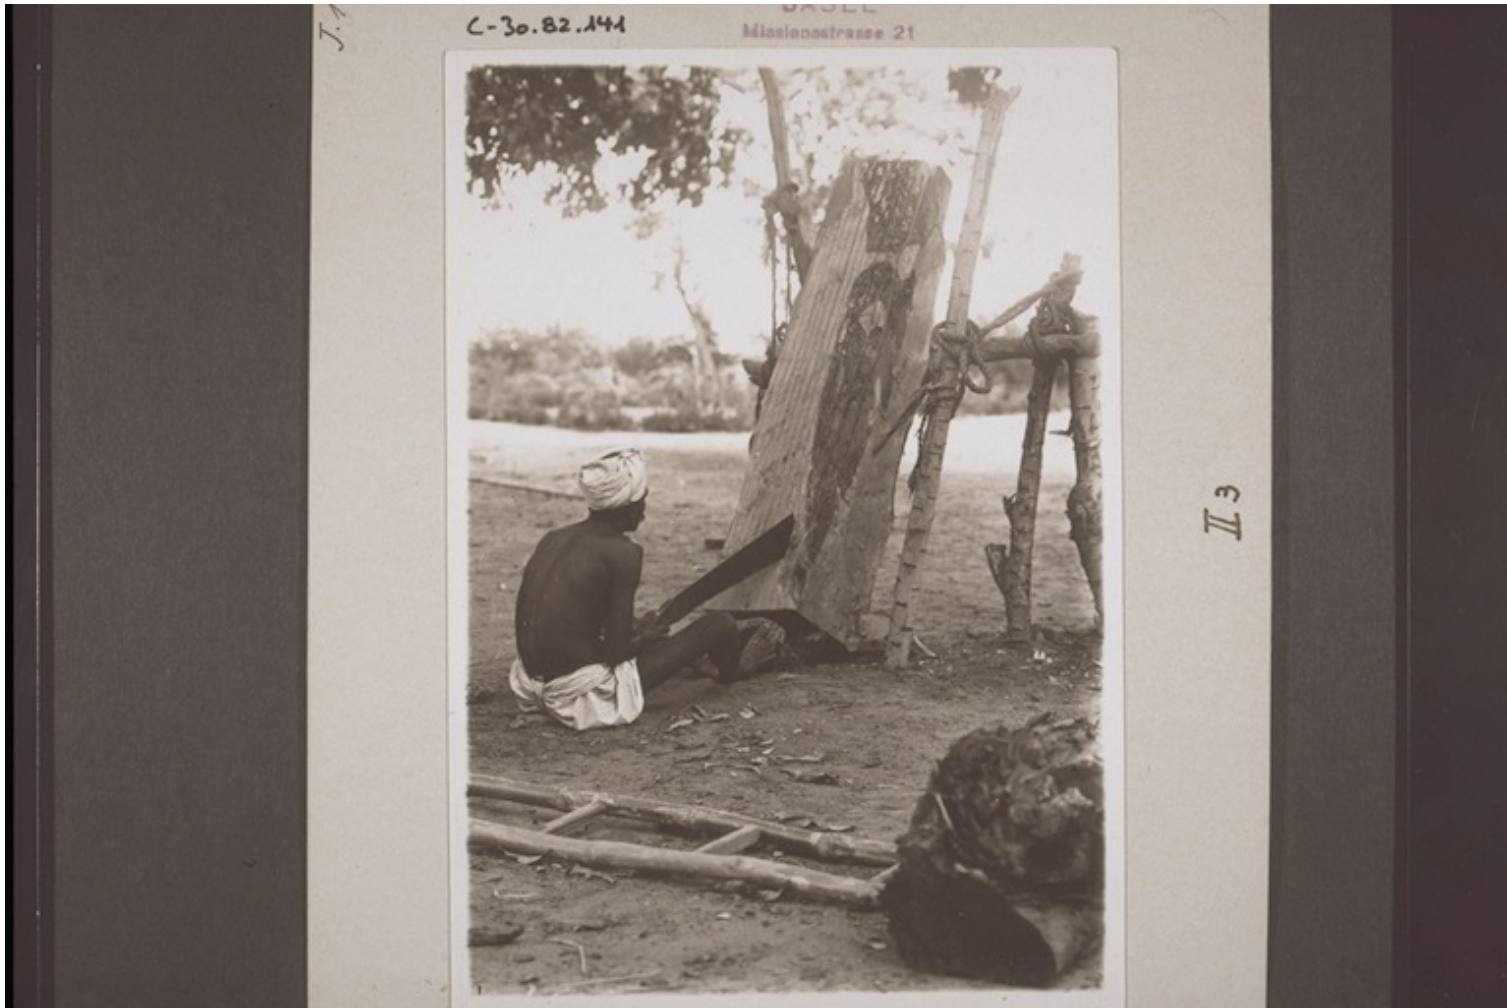

Basel Mission Archives

"Brettersägen. "

Title: "Brettersägen. "

Alternate title: Sawyer sawing planks.

Ref. number: C-30.82.141

Creator: Klein & Peyerl, %Madras, %%India

Date: Date late: 31.12.1936
Proper date: 01.09.1926-31.12.1936

Subject: [Photographers / Photo Studios]: Klein & Peyerl, %Madras, %%India
[Institutions]: Klein & Peyerl, %Madras, %%India
[Institutions]: Klein & Peyerl, Madras
[Geography]: Asia {continent}: India {modern state}
[Themes]: economy and daily life: craft production: craftsman: craftsmanship scene
[Themes]: special objects and materials: technical objects and installations: ladder
[Themes]: economy and daily life: craft production: saw