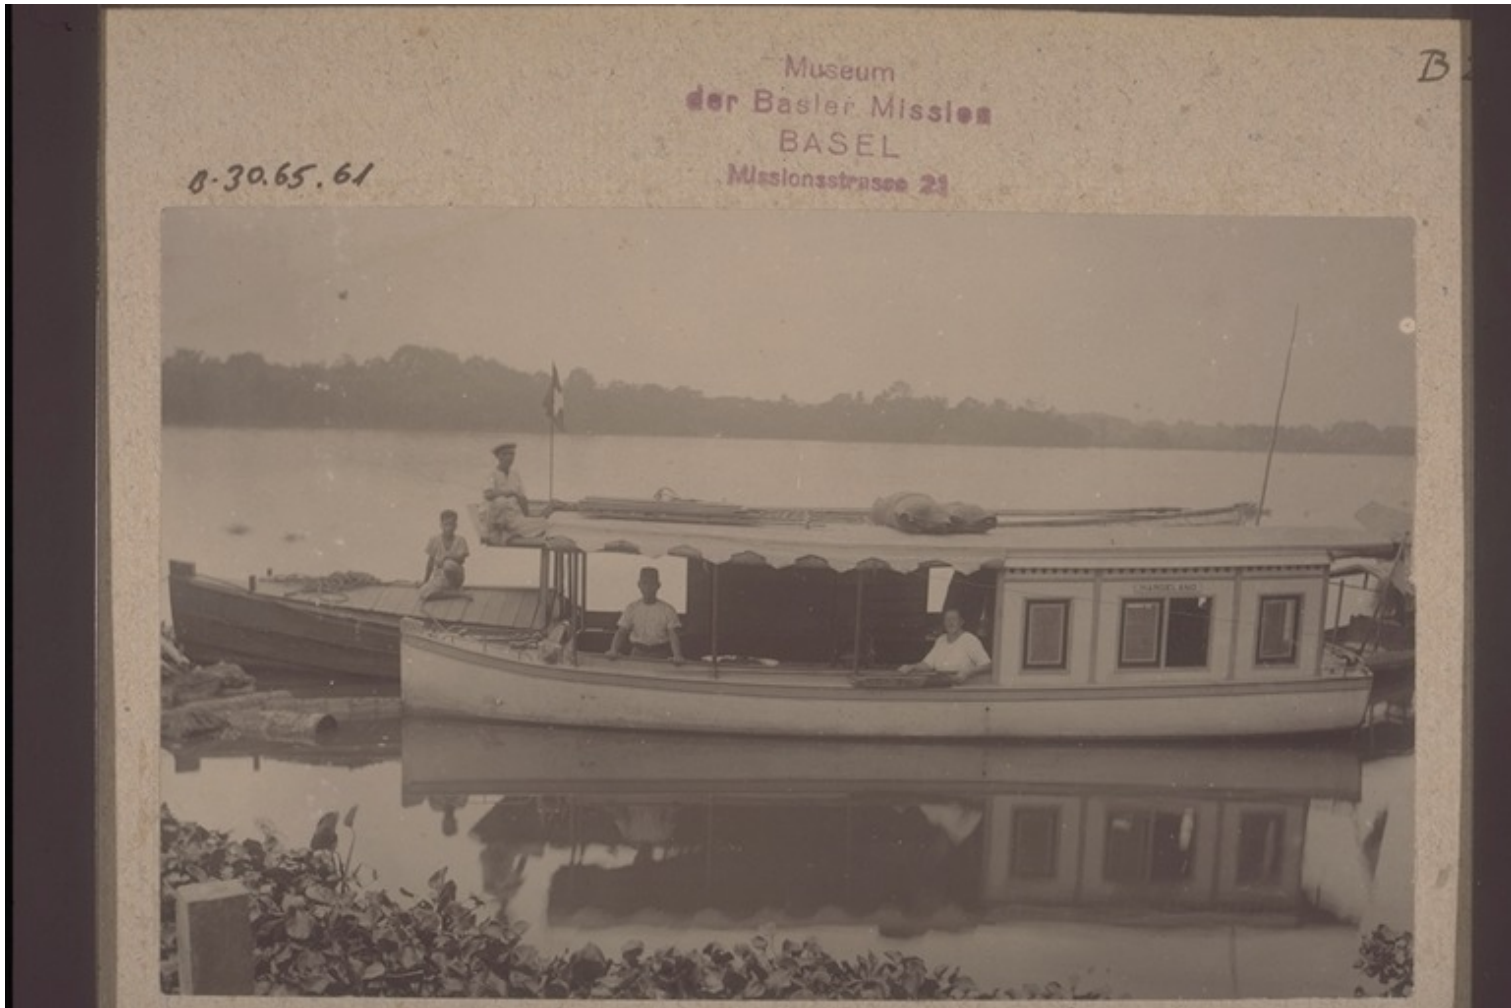

Basel Mission Archives

"Schw. Mina Föll im Motorboot. (1925). "

Title: "Schw. Mina Föll im Motorboot. (1925). "

Alternate title: Sister Mina Föll in a motor boat. (1925).

Ref. number: B-30.65.061

Date: Proper date: 1925

Subject: [Individuals]: Föll, Mina (Ms)
[Institutions]: Hardeland (ship)
[Geography]: Asia {continent}: Indonesia {modern state}: Kalimantan {region}
[Themes]: travel and transport: means and types of transport: boat
[Themes]: administration and government: state ceremonies and symbols: flag
[Themes]: health care: health care - general: nurse
[Themes]: environment: physical environment: river: river scene
[Archives catalogue]: Images: B: B-30: South-east Borneo. IV Mission. B) person: missionaries, internment camp. C) Journeys - missionaries' life while travelling. D) medical mission.