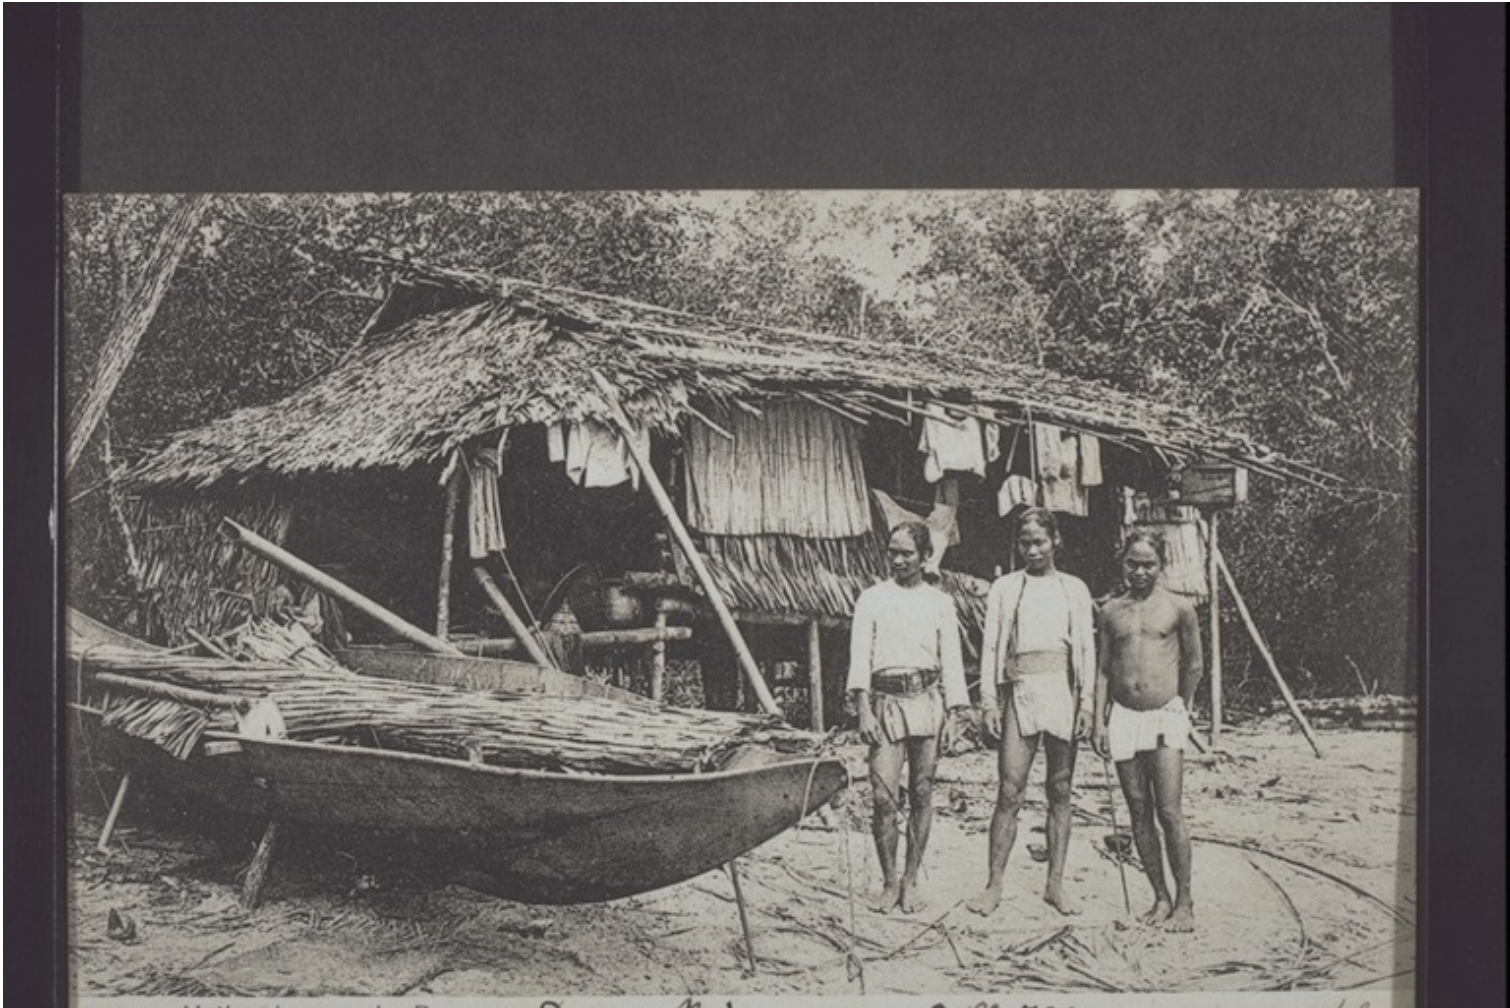

Basel Mission Archives

"Native houses in Borneo. - Dusun Männer. "

Title: "Native houses in Borneo. - Dusun Männer. "

Alternate title: Native houses in Borneo, Dusun men.

Ref. number: B-30.41.050

Creator: Piens, C., %Kowloon, %Xianggang, %%China

Date:

Subject: [Photographers / Photo Studios]: Piens, C., %Kowloon, %Xianggang, %%China
[Institutions]: Piens, C., %Kowloon, %Xianggang, %%China
[Institutions]: Piens, C., Kowloon-Hongkong
[Geography]: Dusun {people}
[Geography]: Asia {continent}: Malaysia {modern state}: Sabah {region}
[Themes]: travel and transport: means and types of transport: boat: canoe
[Themes]: communication: group
[Themes]: architecture and settlement: types of buildings: house
[Themes]: anthropology of the body: clothing: loincloth

Basel Mission Archives

[Themes]: economy and daily life: craft production: mat
[Themes]: architecture and settlement: types of buildings: pilework
[Themes]: economy and daily life: craft production: pottery
[Themes]: architecture and settlement: architectural detail: roof: thatched roof
[Archives catalogue]: Images: B: B-30: Sabah / East Malaysia. Borneo. Kudat etc. Basel Mission 10.IV.V.a mission stations: Kudat, b. Sandakan. C. Jesselton, Papar, d. Sarawak, Labuan, Jesselton, e. Physikal geography: mountains, rivers, f. Nature: plants, forest, g. Houses, h. Indigenous