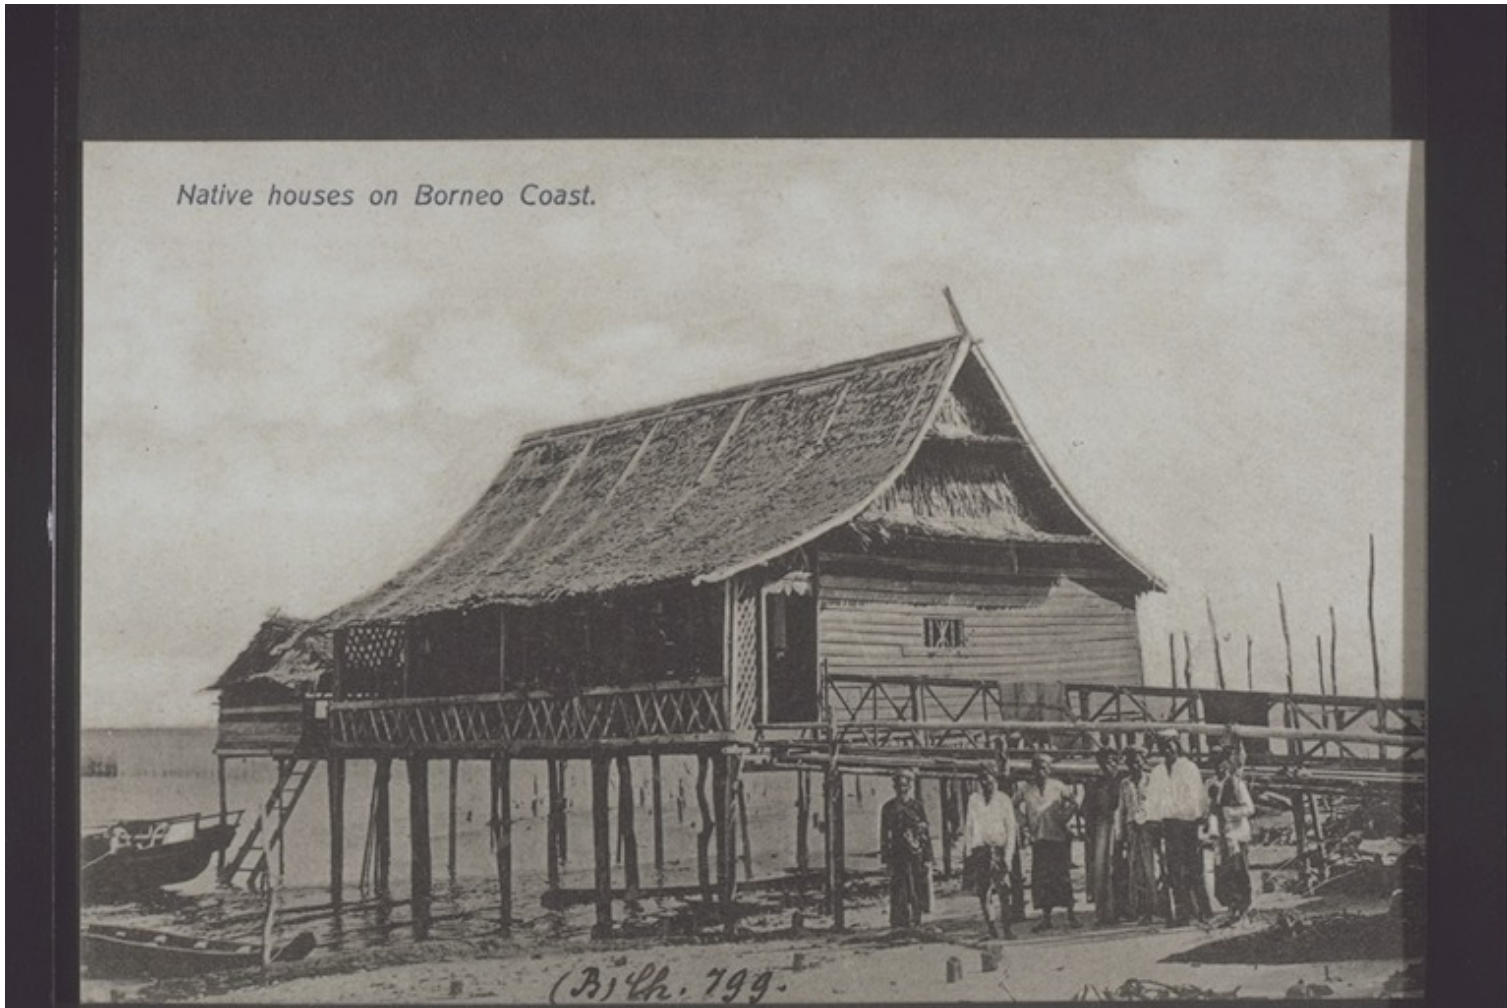

Basel Mission Archives

"Native houses on Borneo Coast. "

Title: "Native houses on Borneo Coast. "

Alternate title: Native houses on the Borneo coast.

Ref. number: B-30.41.047

Creator: Piens, C., %Kowloon, %Xianggang, %%China

[Themes]: architecture and settlement: architectural detail: roof: thatched roof

[Themes]: anthropology of the body: headdress: turban

[Themes]: architecture and settlement: type and material of construction