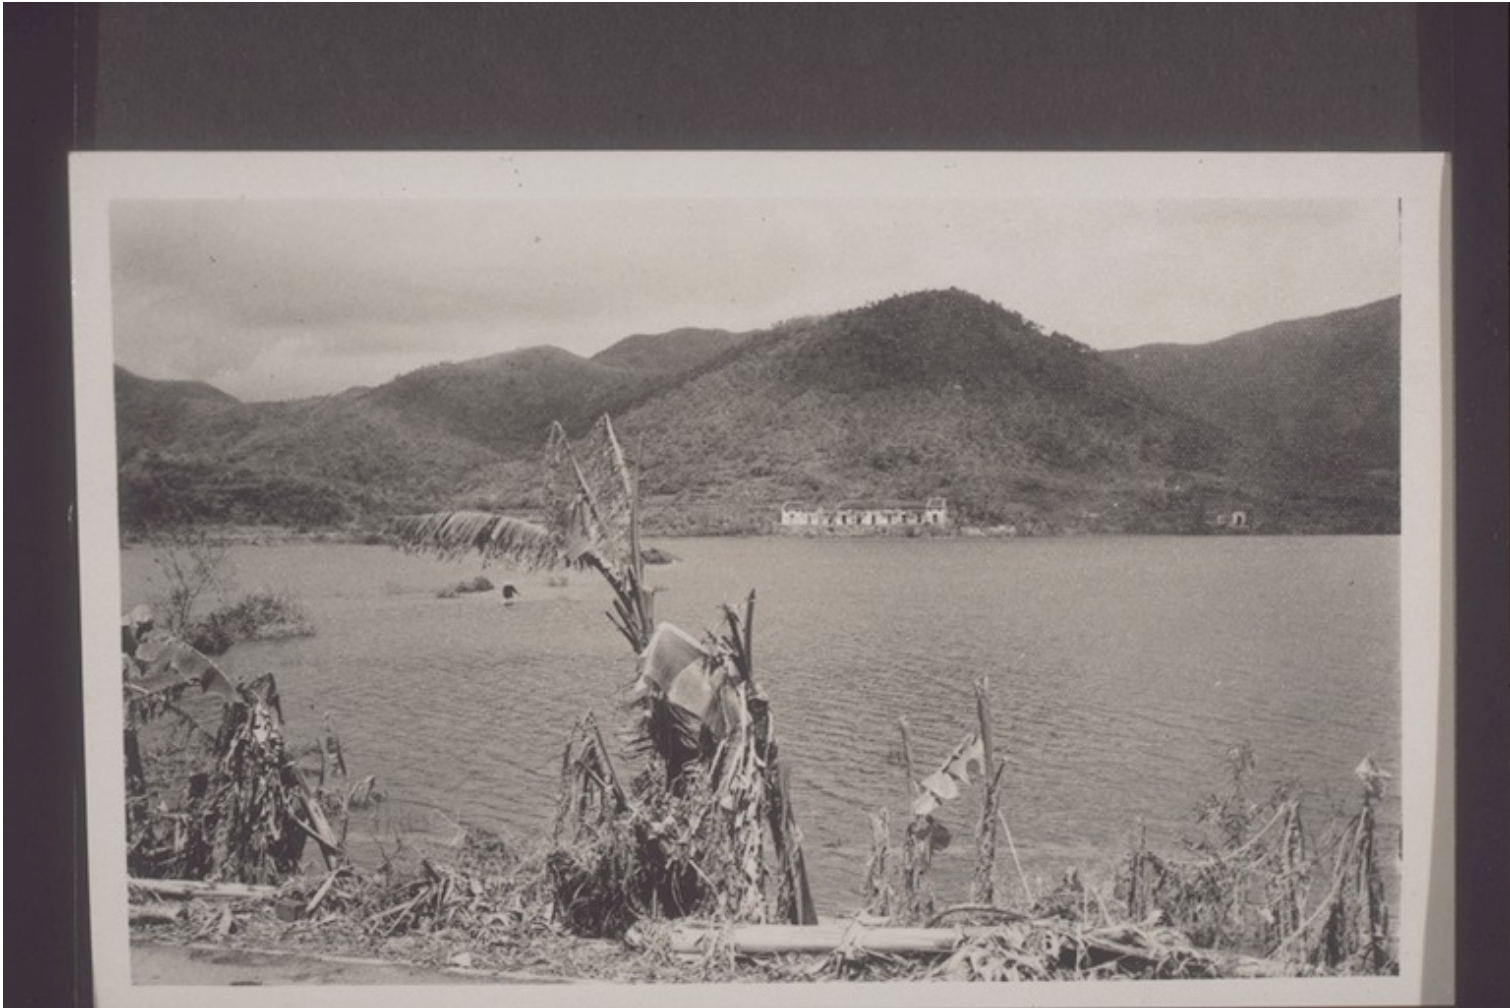

Basel Mission Archives

"Schon Wan, Ueberschwemmung vor der Kapelle, Ueberschwemmte Reisfelder. "

Title: "Schon Wan, Ueberschwemmung vor der Kapelle, Ueberschwemmte Reisfelder. "

Alternate title: Schon Wan, floods in front of the chapel, flooded ricefields.

Ref. number: A-30.86.301

Date: Proper date: September 1962

Subject: [Institutions]: Wanda (typhoon)
[Geography]: Asia {continent}: China {modern state}: Hong Kong (Xianggang) Special Administrative Region {province}: Hong Kong New Territories {district}: Shuen Wan {place}
[Themes]: religion and philosophy (general): Christianity: church
[Themes]: economy and daily life: agriculture and animal husbandry: field
[Themes]: conflicts - destruction and disaster: flood
[Themes]: formal description: landscape
[Themes]: conflicts - destruction and disaster: typhoon
[Archives catalogue]: Images: A: A-30: Hong Kong. A) landscape, harbour area, traffic in the streets, b) church buildings, seminar buildings, schools,